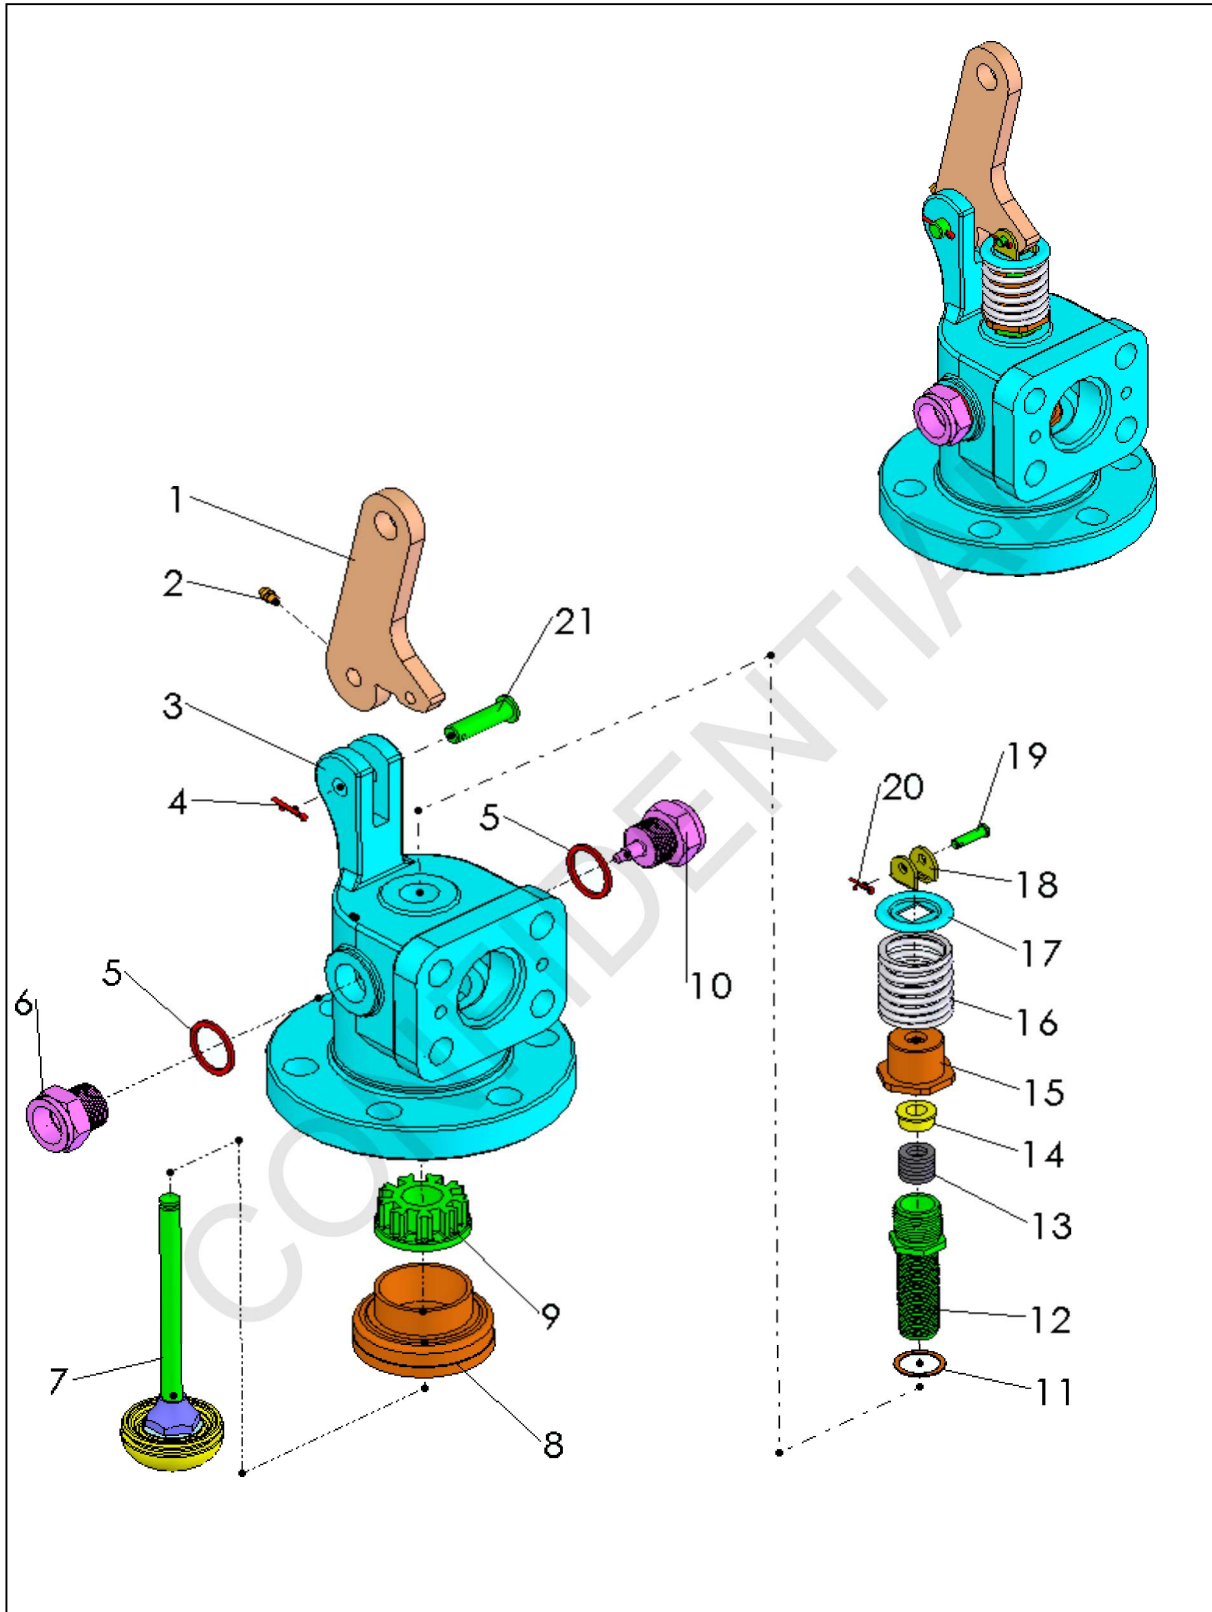

10.2 IK525/545-EL POPPET VALVE ASSEMBLY

IK525/545-EL Poppet Valve Assembly - PI 4134

IK525/545-EL Poppet Valve Assembly			670200-00114	
ITEM	PART NO	DESCRIPTION	QTY	REMARK
1	680701-00145	Trigger	1	
2	680210-01006	Lubricating Fitting	1	
3	680705-00122	Poppet Valve Body 600#	1	For Φ 60 Feed Tube
4	680208-02009	Cotter Pin	1	
5	680206-12007	Gasket(Copper)	3	
6	680703-00460	Npt Adapter	1	
7	670200-00513	Valve Steam & Disc Assy 600#	1	
8	680705-00124	Flexible Valve Seat 600	1	For 600 Serie
9	680705-00127A	Control Disc	1	
10	680703-00601	Lockpin Plug	2	
11	680206-12008	Valve Stem Guide Washer	1	
12	680703-00611	Valve Stem Guide	1	
13	680801-05003A	Valve Stem Packing	1	
14	680703-00134	Packing Washer	1	
15	680801-01003	Valve Stem Packing Nut	1	
16	680801-03005	Spring	1	
17	680701-00136	Spring Retainer	1	
18	680801-06001	Valve Yoke	1	
19	680703-00141	Valve Yoke Pin	1	
20	680208-02006	Cotter Pin	1	
21	680703-00143	Trigger Pin	1	