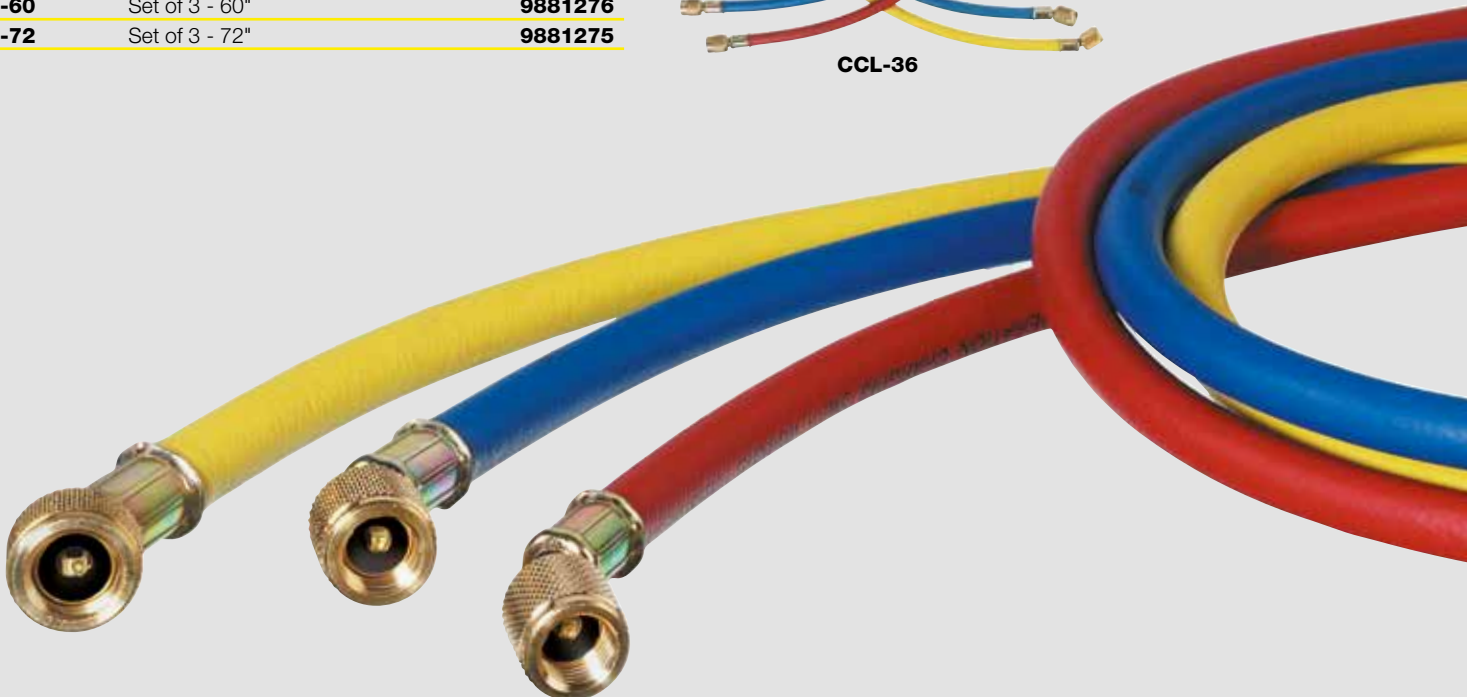

Charging Hoses

Charging and Testing Hoses

Features of REFCO Charging hoses include:

- Standard 870 psi working pressure, 3600 psi burst pressure making the REFCO charging hoses good for all refrigerants including R410A
- Eight sided crimp ensures maximum hose life
- Neoprene seals
- Knurled brass nut for easy finger tightening
- Multiple lengths available
- Color coded for convenience
- Available in packs of 3 (one red, one yellow and one blue hose) or individually

Individual Charging Hoses

Premium REFCO Charging Hoses with 1/4" SAE Fittings

Designation	Description	Part No.
CL-36-Y	36" Yellow hose	9881271
CL-36-R	36" Red hose	9881262
CL-36-B	36" Blue hose	9881253
CL-48-Y	48" Yellow hose	9881270
CL-48-R	48" Red hose	9881261
CL-48-B	48" Blue hose	9881252
CL-60-Y	60" Yellow hose	9881269
CL-60-R	60" Red hose	9881260
CL-60-B	60" Blue hose	9881251
CL-72-Y	72" Yellow hose	9881268
CL-72-R	72" Red hose	9881259
CL-72-B	72" Blue hose	9881250

Sets of 3

Premium REFCO Charging Hoses with 1/4" SAE Fittings

Designation	Description	Part No.
CCL-36	Set of 3 - 36"	9881278
CCL-48	Set of 3 - 48"	9881277
CCL-60	Set of 3 - 60"	9881276
CCL-72	Set of 3 - 72"	9881275

CCL-36