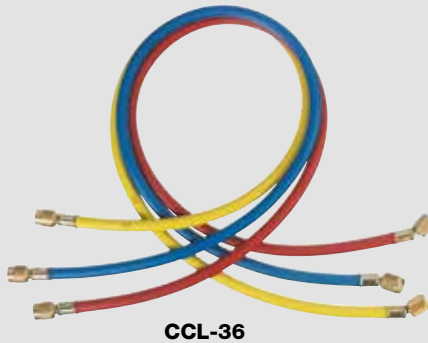

## Charging and Testing Hoses

Features of REFCO Charging hoses include:

- Standard 870 psi working pressure, 3600 psi burst pressure making the REFCO charging hoses good for all refrigerants including R410A
- Eight sided crimp ensures maximum hose life
- Neoprene seals
- Knurled brass nut for easy finger tightening
- Multiple lengths available
- Color coded for convenience
- Available in packs of 3 (one red, one yellow and one blue hose) or individually

## Individual Charging Hoses

Premium REFCO Charging Hoses with 1/4" SAE Fittings

Designation	Description	Part No.
CL-36-Y	36" Yellow hose	9881271
CL-36-R	36" Red hose	9881262
CL-36-B	36" Blue hose	9881253
CL-48-Y	48" Yellow hose	9881270
CL-48-R	48" Red hose	9881261
CL-48-B	48" Blue hose	9881252
CL-60-Y	60" Yellow hose	9881269
CL-60-R	60" Red hose	9881260
CL-60-B	60" Blue hose	9881251
CL-72-Y	72" Yellow hose	9881268
CL-72-R	72" Red hose	9881259
CL-72-B	72" Blue hose	9881250

## Sets of 3

Premium REFCO Charging Hoses with 1/4" SAE Fittings

Designation	Description	Part No.
CCL-36	Set of 3 - 36"	9881278
CCL-48	Set of 3 - 48"	9881277
CCL-60	Set of 3 - 60"	9881276
CCL-72	Set of 3 - 72"	9881275

**CL-36-R-J2196**

**QC-S410A**

Adapter to take a hose from 1/4" SAE to 5/16" SAE (1/2"-20UNF)

Designation	Description	Part No.
<b>QC-S410A/2</b>	Adapter with core depressor 1/4" SAE male x 5/16" SAE female Packaged 2 per	<b>4687095</b>