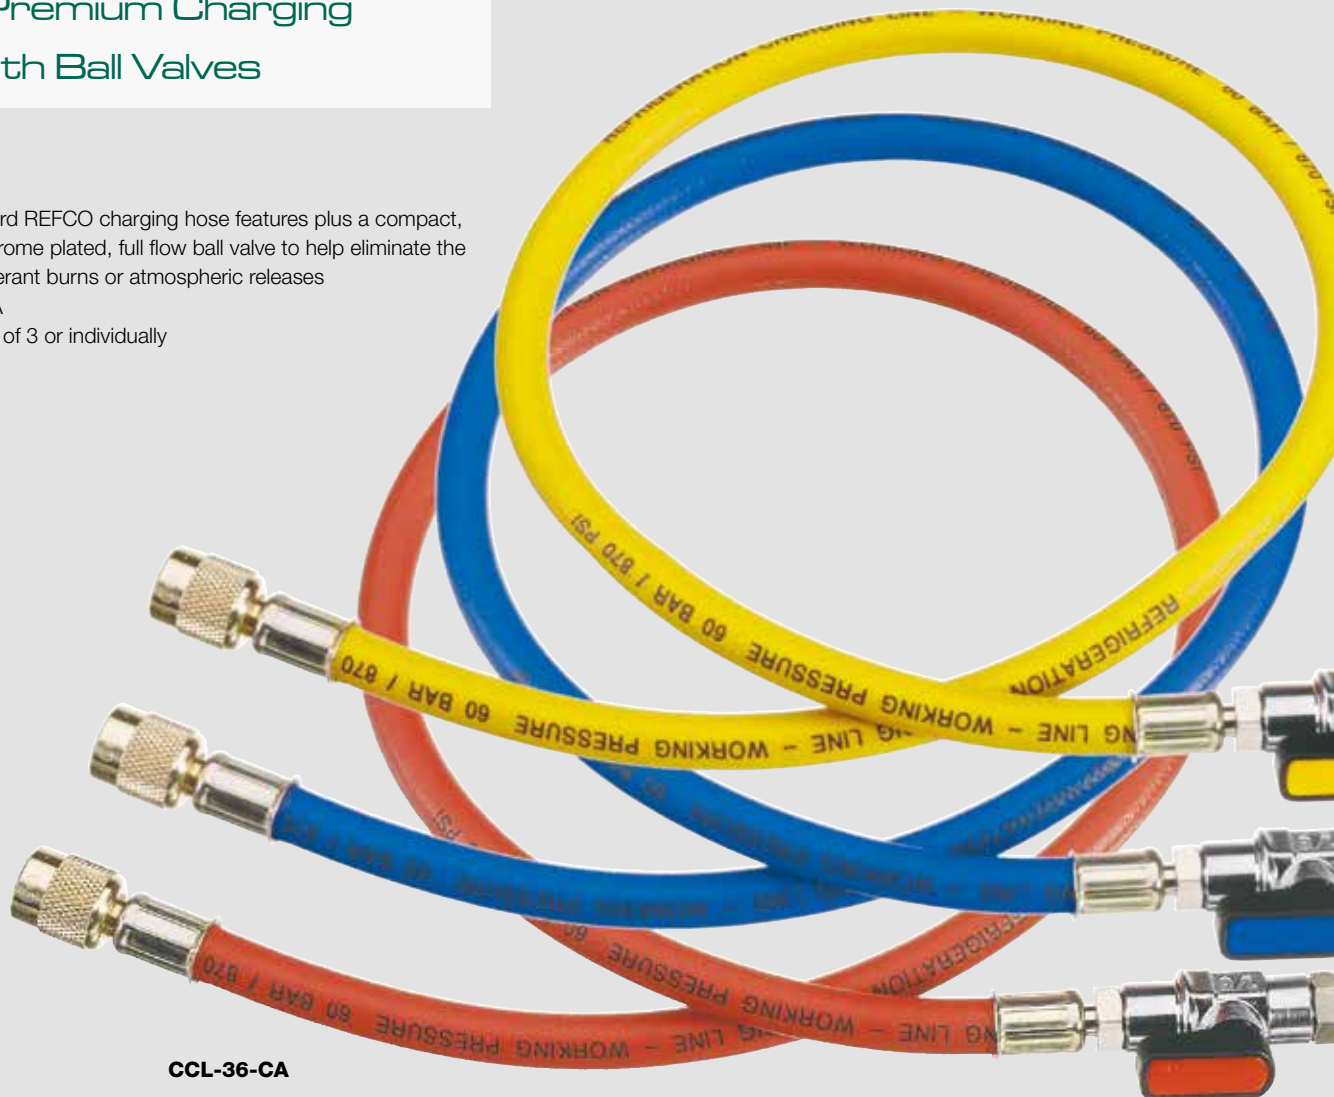

**CL-36-R-J2196**

**QC-S410A**

Adapter to take a hose from 1/4" SAE to 5/16" SAE (1/2"-20UNF)

Designation	Description	Part No.
<b>QC-S410A/2</b>	Adapter with core depressor 1/4" SAE male x 5/16" SAE female Packaged 2 per	<b>4687095</b>

## Spare Parts for REFCO 1/4" SAE Charging Hoses

Designation	Description	Part No.
<b>P-509/10</b>	Ten neoprene gaskets for 1/4" SAE hoses	<b>9880872</b>
<b>P-509-T/10</b>	Ten Teflon gaskets for 1/4" SAE hoses	<b>9880871</b>
<b>P-513/10</b>	Ten core depressors for Schrader valves	<b>9880869</b>

## REFCO Premium Charging Hoses with Ball Valves

Features include:

- All of the standard REFCO charging hose features plus a compact, color-coded, chrome plated, full flow ball valve to help eliminate the chance of refrigerant burns or atmospheric releases
- Good for R410A
- Available in sets of 3 or individually