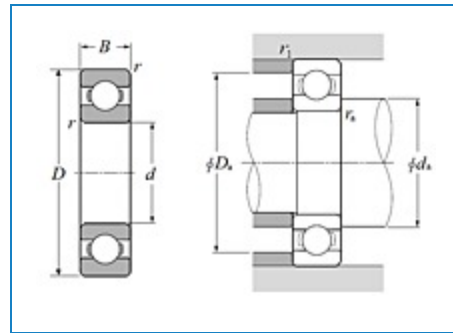

NTN BEARING CORPORATION OF AMERICA

Head Office

1600 E. Bishop Court, P.O. Box 7604

Mount Prospect, IL 60056-7604, U.S.A.

Phone: 847-298-7500

Fax: 847-699-9744

Toll Free: 800-323-2358

Email: mkt@ntnamerica.com

Website: www.ntnamericas.com

Item # 16006, Single Row Radial Ball Bearing - Open Type

[Order Now](#) | [Technical Specifications](#) | [Dimensional Specifications](#)

Order Now

Ordering Options

[Order Online through NTN DOL](#)
[Contact NTN Customer Relations](#)
[Search for a Licensed Distributor](#)

Technical Specifications

Type	Deep Groove Ball Bearing
Bore Type	Round
Material	High Carbon Chrome Steel
Cage Type	Pressed