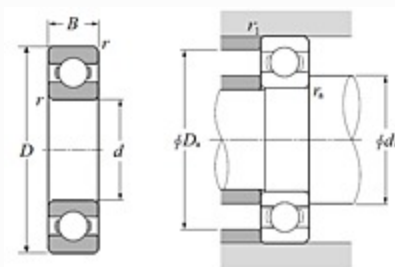

**Technical Specifications**

<b>Type</b>	Deep Groove Ball Bearing
<b>Bore Type</b>	Round
<b>Material</b>	High Carbon Chrome Steel
<b>Cage Type</b>	Pressed

<b>Cage Material</b>	Steel
<b>Ball Material</b>	Steel
<b>Limiting Speed - Oil</b>	15000 RPM
<b>Limiting Speed - Grease</b>	13000 RPM
<b>Seal Type</b>	None
<b>Seal Material</b>	None
<b>Precision</b>	Class 0
<b>Configuration</b>	One
<b>Factor</b>	15.2
<b>Radial Internal Clearance</b>	CN
<b>Static Load Rating</b>	1650 lbf 7350 N 7.35 kN
<b>Dynamic Load Rating</b>	2810 lbf 12500 N 12.50 kN
<b>Enclosure</b>	Open
<b>Weight</b>	0.190 lb 0.086 kg
<b>Operating Temperature Range</b>	-40 to 250 °F -40 to 120 °C

## Dimensional Specifications

Single Row Radial Ball Bearing - Open Type - Dimensions

<b>d</b>	1.1811 in 30.000 mm
<b>D</b>	2.1654 in 55.000 mm
<b>B</b>	0.3543 in 9.000 mm
<b>r</b>	0.0118 in 0.300 mm
<b>da min</b>	1.2598 in 32.000 mm
<b>Da max</b>	2.0866 in 53.000 mm
<b>ras max</b>	0.0118 in 0.300 mm