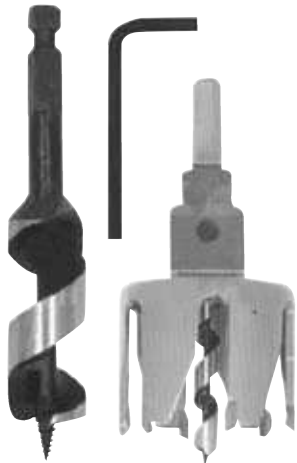

► Door Lock Hole Cutter

KW02-551

KW02-553

Order No.	Description
KW0200551	TCT Lock Hole Cutter 2 1/8" (54mm), include Auger Bit Allen Key
KW0200553	Hole Saw 2 1/8" (54mm), include 2 Drills 1 1/4" (32mm) and 7/8" (22mm) + Arbor

HOLE SAW

► Set of Hole Saw Kit

KW02-668

KW02-669

Content :

- Holesaw : 3/4"(19mm), 7/8"(22mm), 1"(25mm), 1 1/4"(32mm), 1 3/8"(35mm), 1 1/2"(38mm), 1 3/4"(44mm), 2"(51mm), 2 1/4"(57mm), 2 1/2"(64mm), 3"(76mm), 2 pcs arbors, spring, 12" extension

Content :

- Holesaw : 3/4"(19mm), 7/8"(22mm), 1"(25mm), 1-4"(32mm), 1 3/8"(35mm), 1 1/2"(38mm), 1 3/4"(44mm), 2"(51mm), 2 1/4"(57mm), 2 1/2"(64mm), 3"(76mm), arbors, adapter

Order No.	Type	Description
KW0200664	KW02-664	Hole Saw Kit 19-57mm, 9pcs w/case
KW0200668	KW02-668	Hole Saw Kit 19-76mm, 15pcs w/case
KW0200669	KW02-669	Hole Saw Kit 19-76mm, 14pcs w/case