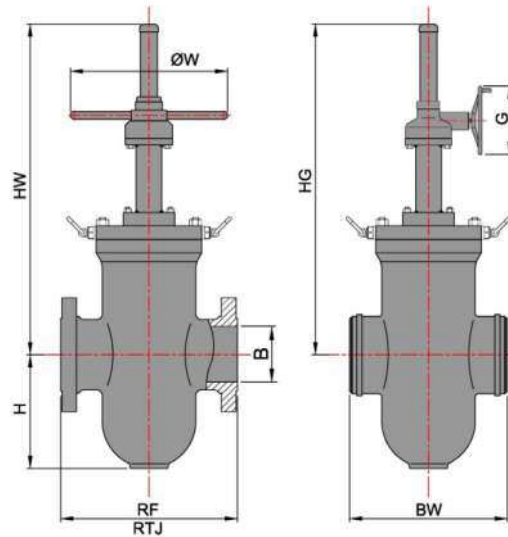

EXPANDING GATE VALVE WEIGHTS AND DIMENSIONS

EXPANDING GATE VALVE CLASS 300										
SIZE IN	RF	RTJ	BW	B	H	HW	W	HG	G	WEIGHT LBS (KG)
2"	8.50 (216)	9.13 (232)	8.50 (216)	2.00 (51)	5.71 (145)	18.50 (470)	9.84 (250)			
3"	11.14 (283)	11.73 (298)	11.14 (283)	3.00 (76)	7.13 (181)	27.36 (695)	9.84 (250)			
4"	12.00 (305)	12.64 (321)	12.00 (305)	4.00 (102)	9.76 (248)	31.50 (800)	11.81 (300)			
6"	15.87 (403)	16.50 (419)	15.87 (403)	5.98 (152)	12.76 (324)	42.87 (1089)	22.05 (560)			
8"	16.50 (419)	17.13 (435)	16.50 (419)	7.99 (203)	15.28 (388)	52.20 (1326)	22.05 (560)	52.20 (1326)	12.20 (310)	12.20 (310)
10"	18.00 (457)	18.62 (473)	18.00 (457)	10.00 (254)	19.17 (487)	55.75 (1416)	22.05 (560)	55.75 (1416)	18.11 (460)	18.11 (460)
12"	19.76 (502)	20.39 (518)	19.76 (502)	12.00 (305)	22.71 (577)	64.84 (1647)	25.20 (640)	64.84 (1647)	24.00 (610)	24.00 (610)
14"	30.00 (762)	30.63 (778)	30.00 (762)	13.23 (336)	25.28 (642)	69.50 (1765)	28.35 (720)	69.50 (1765)	24.00 (610)	24.00 (610)
16"	33.00 (838)	33.62 (854)	33.00 (838)	15.16 (385)	28.54 (725)			79.96 (2031)	24.00 (610)	24.00 (610)
18"	36.00 (914)	36.61 (930)	36.00 (914)	17.24 (438)	31.50 (800)			90.75 (2305)	24.00 (610)	24.00 (610)
20"	39.02 (991)	39.76 (1010)	39.02 (991)	19.25 (489)	35.16 (893)			92.52 (2350)	28.00 (610)	28.00 (610)
24"	45.00 (1143)	45.87 (1165)	45.00 (1143)	23.23 (590)	42.91 (1090)			114.29 (2903)	28.00 (710)	28.00 (710)
28"	53.00 (1346)	54.00 (1372)	53.00 (1346)	26.93 (684)	47.48 (1206)			124.96 (3174)	28.00 (710)	28.00 (710)
30"	55.00 (1397)	56.00 (1422)	55.00 (1397)	29.00 (737)	51.38 (1305)			131.18 (3332)	39.37 (1000)	39.37 (1000)
32"	60.00 (1524)	61.14 (1553)	60.00 (1524)	30.67 (779)	53.70 (1384)			142.50 (3620)	39.37 (1000)	39.37 (1000)
36"	68.00 (1727)	69.13 (1756)	68.00 (1727)	34.50 (876)	59.72 (1517)			156.42 (3973)	39.37 (1000)	39.37 (1000)