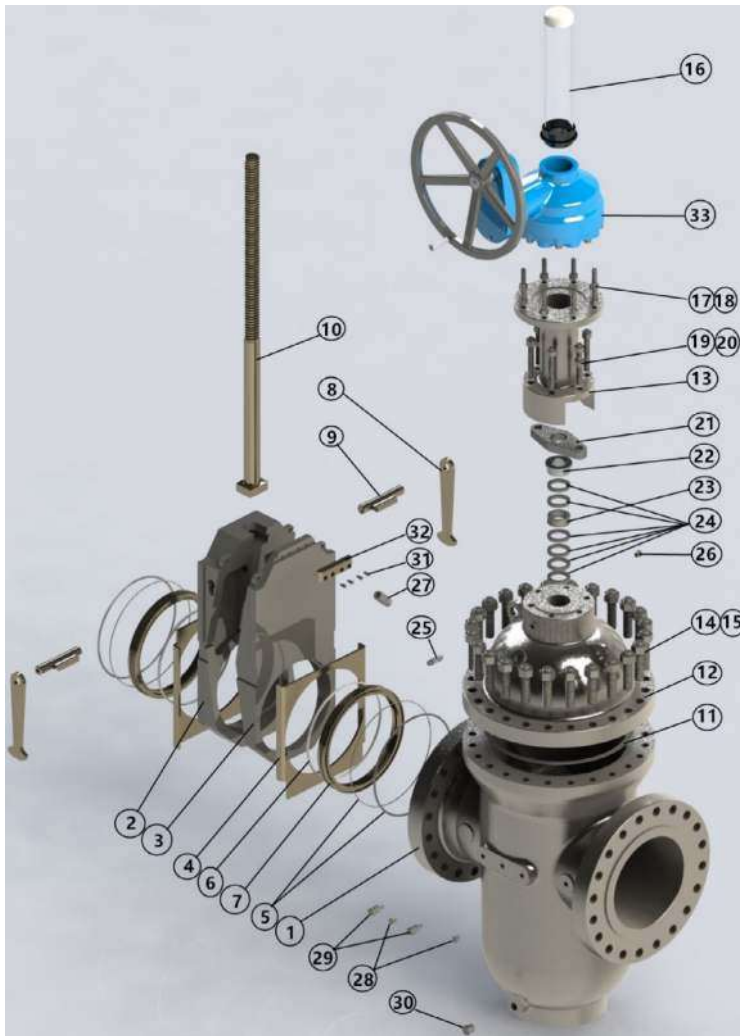

EXPANDING GATE VALVE COMPONENTS AND TRIM CHART

ITEM NO.	PART NAME
1	BODY
2	GATE
3	SEGMENT
4	SKIRT PLATE
5	O-Ring
6	SEAT INSERT
7	SEAT RING
8	CENTRALIZER
9	PIN
10	STEM
11	GASKET
12	BONNET
13	YOKE
14	BOLT
15	NUT
16	STEM COVER
17	BOLT
18	NUT
19	BOLT
20	NUT
21	GLAND FLANGE
22	GLAND
23	LANTERN RING
24	PACKING
25	PACKING FITTING
26	PLUG
27	AUTOVENT VALVE
28	PLUG
29	INJECTION FITTING
30	PLUG
31	BOLT
32	STOPPER
33	GEAR BOX

ITEM	DESCRIPTION	CARBON STEEL -29°C (-20°F) TO 176°C (350°F)	LOW TEMP. CARBON STEEL -46°C (-51°F) TO 176°C (350°F)
1	Body	A216 WCB/WCC	A352 LCC
2	Bonnet	A216 WCB/WCC	A352 LCC / LF2
3	Welding yoke	ANSI 1020	A350 LF2
4	*Gate & Segment	A216 WCB/WCC/ENP	A352 LCB/LCC/ENP
5	Skirt plate	13Cr	13Cr
6	Centralizer	13Cr	13Cr
7	Stem	A182 F316	A182 F316
8	Seat Insert	RPTFE/DEVLON	RPTFE/DEVLON
9	Seat seal (O-Ring)	Viton A	HNBR
10	*Seat ring	A105N/ENP	A350 LF2/ENP
11	Body/Bonnet Studs	A193 B7M	A320 L7M
12	Body/Bonnet Nuts	A194 2HM	A194 7M
13	Packing	GRAPHITE	GRAPHITE
14	Packing Fitting	SS316	SS316
15	Packing Plug/Vent	SS316	SS316