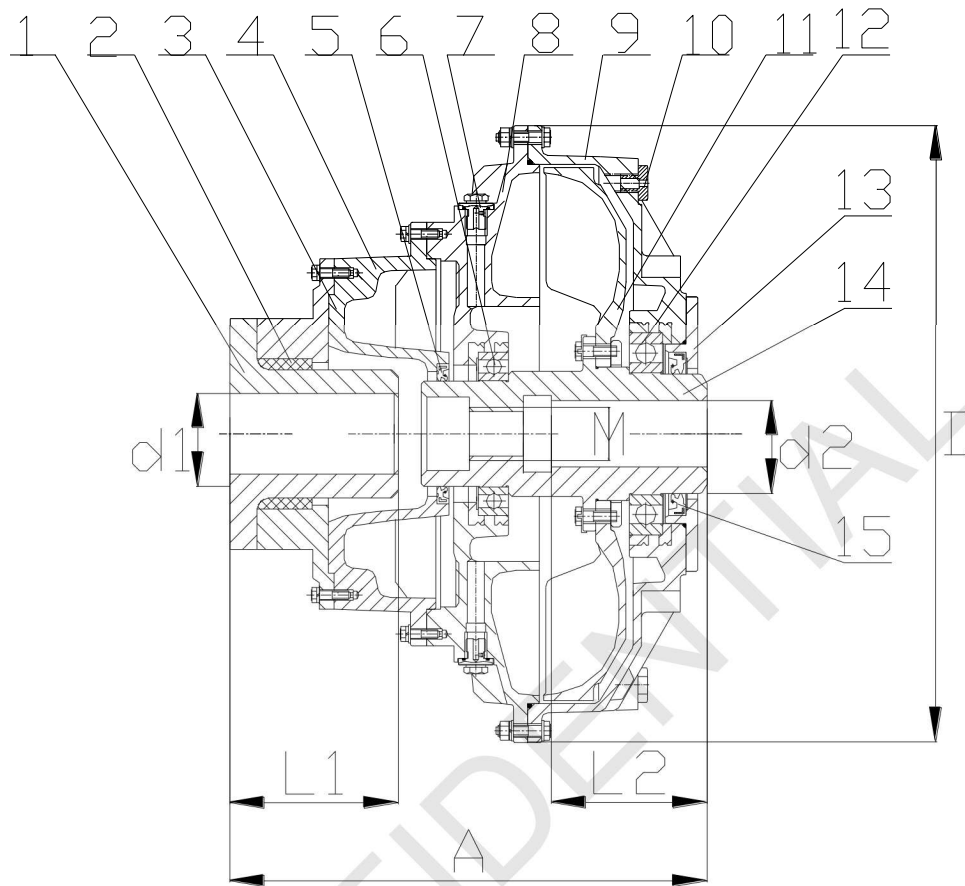

Item No.	Equipment Tag Number (KKS)										Spec No.	Equipment Name	Description of Spare Items	Manufacturer's Part Identification	Qty per two Units		Sketch (See Item 2.11 of Instrm Sht)	Cross Reference Drawing (See Item 2.12 of Instrm Sht)	Frequency of replacement	Remarks	
	Level 0 (Total Plant)	Level 1 (System Code)				Level 2 (Equipment Code)		Level 3 (Component Code)		Qty					(nr., pcs, set, etc)	Item No. of CDA				Qty difference from Qty of CDA	
		G	F₀	F₁F₂	F₃	A₁A₂	A₃	A₄	B₁B₂												B₃
Coal Handling System -Coal Conveying System																					
1	0	0	EAC	01	AF	507					67.0403	Carry Idler's Roller BW1400		45	pcs		TJB56-L3-OFF-C-00-M-MAN-0030	24 months	B3-1-SP-61	123-45	
2	0	0	EAC	01	CH	507					67.0403	Flat Type Return Kiler's Roller BW1400		20	pcs		GP133-306-1600	24 months	B3-1-SP-65	24-20	
3	0	0	EAC	01	AT	301					67.0403	Pull Cord Switch		3	pcs		TJB56-L3-OFF-C-EAC-I-DAC-9000	24 months	B3-1-SP-74	5-3	
4	0	0	EAC	01	CS	501					67.0403	Belt Sway Switch		3	pcs		TJB56-L3-OFF-C-00-M-MAN-0032	24 months	B3-1-SP-75	5-3	
5	0	0	EAC	01	GP	001					67.0403	Speed Switch		1	pcs		TJB56-L3-OFF-C-EAC-I-DAC-9000	24 months	B3-1-SP-76	2-1	
6	0	0	EAC	01	GP	001					67.0403	LED Indicator or Lamp		10	pcs		TJB56-L3-OFF-C-BLJE-DLS-1220-1228	24 months	B3-1-SP-97	20-10	
7	0	0	EAC	01	GP	001					67.0403	Push Button		10	pcs		TJB56-L3-OFF-C-BLJE-DLS-1220-1228	24 months	B3-1-SP-99	5-10	
8	0	0	EAC	01	AF	507					67.0403	Selecting SW		10	pcs		TJB56-L3-OFF-C-BLJE-DLS-1220-1228	24 months	B3-1-SP-100	5-10	
9	0	0	EAC	01	AF	507					67.0403	Impact idler ø133*530		10	pcs		TJB56-L3-OFF-C-00-M-MAN-0030	24 months		New Item	
10	0	0	EAC	01	AF	507					67.0403	Comb idler ø133*1600		4	pcs		TJB56-L3-OFF-C-00-M-MAN-0030	24 months		New Item	
11	0	0	EAC	01	AF	507					67.0403	Spiral idler ø133*1600		5	pcs		TJB56-L3-OFF-C-00-M-MAN-0030	24 months		New Item	
12	0	0	EAC	01	AF	507					67.0403	Upper Carry Kiler ø159mm*900		25	pcs		TJB56-L3-OFF-C-00-M-MAN-0030	24 months		New Item	
13	0	0	EAC	01	AF	502					67.0403	Impact idler ø159mm*900		8	pcs		TJB56-L3-OFF-C-00-M-MAN-0030	24 months		New Item	
14	0	0	EAC	01	AF	502					67.0403	Return V type idler ø159mm*900		15	pcs		TJB56-L3-OFF-C-00-M-MAN-0030	24 months		New Item	
15	0	0	EAC	01	AF	502					67.0403	Comb idler ø159*1800		5	pcs		TJB56-L3-OFF-C-00-M-MAN-0030	24 months		New Item	
16	0	0	EAC	01	AF	502					67.0403	Spiral idler ø159*1800		5	pcs		TJB56-L3-OFF-C-00-M-MAN-0030	24 months		New Item	
17	0	0	EAC	01	AF	502					67.0403	Self alignment Guide idler ø108*180		25	pcs		TJB56-L3-OFF-C-00-M-MAN-0030	24 months		New Item	
18	0	0	EAC	01	AF	512					67.0403	Upper Carry Kiler ø159mm*750		5	pcs		TJB56-L3-OFF-C-00-M-MAN-0030	24 months		New Item	
19	0	0	EAC	01	AF	512					67.0403	Impact idler ø159mm*750		5	pcs		TJB56-L3-OFF-C-00-M-MAN-0030	24 months		New Item	
20	0	0	EAC	01	AF	512					67.0403	Return flat idler ø159*2200		1	pcs		TJB56-L3-OFF-C-00-M-MAN-0029	24 months		New Item	
21	0	0	EAC	01	AF	512					67.0403	Carry Kiler ø159mm*514		25	pcs		TJB56-L3-OFF-C-00-M-MAN-0029	24 months		New Item	
22	0	0	EAC	01	AF	512					67.0403	Press idler ø133*750		8	pcs		TJB56-EAC-M1902	12 months		New Item	
23	0	0	EAC	10	CG	331					67.0403	Emergency Switch for Fluid Coupling		1	pcs		TJB56-L3-OFF-C-00-M-MAN-0048	24 months		New Item	
24	0	0	EAC	10	CG	332					67.0403	Fusible plug		5	pcs		TJB56-L3-OFF-C-00-M-MAN-0048	24 months		New Item	
Coal Sampling																					
25	0	0	EBU	01	AT	502					67.0403	V-belt		3	pcs		TJB56-L3-OFF-C-00-M-MAN-0033	24 months		New Item	
Vibrating Screen																					
26	0	0	FBU	01	AT	513					67.0403	V-belt		2	pcs		TJB56-L3-OFF-C-00-M-MAN-0042	12 months		New Item	
27	0	0	EBU	01	AT	513					67.0403	Coil spring		2	pcs		TJB56-L3-OFF-C-00-M-MAN-0042	12 months		New Item	
Vibrating Feeder																					
28	0	0	ECA	01	AF	071					67.0403	Coil spring		1	pcs		TJB56-L3-OFF-C-00-M-MAN-0041	24 months		New Item	
29	0	0	ECA	01	AF	071					67.0403	Dust sealing parts for feeder		1	pcs		TJB56-L3-OFF-C-00-M-MAN-0041	24 months		New Item	

3 Construction

1. Driving Connection 2. Flexible Element 3. Driven Connection 4. Delay Fill Chamber 5. Seal Ring 6. Bearing
  7. Filler Plug 8. Outer Wheel 9. Shell 10. Fusible Plug 11. Inner Wheel
  12. Bearing 13. Seal Ring 14. Cover Coupling Hub 15. Seal Ring