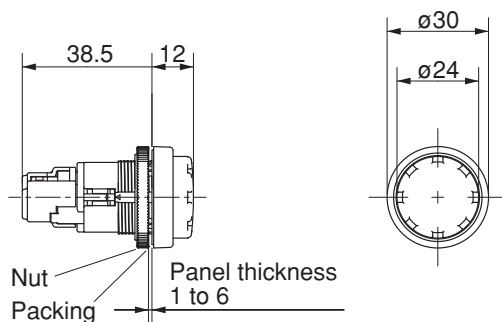

AY22 and DY22

Dimensions

■ Dimensions, mm

- Pilot lights

Dome

DY22D0L

Extended round

DY22E3L