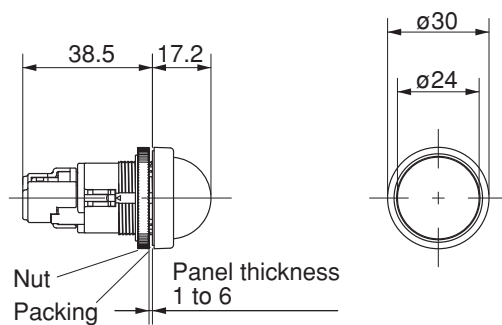

AY22 and DY22

Dimensions

■ Dimensions, mm

- Pilot lights

Dome

DY22D0L

Extended round

DY22E3L