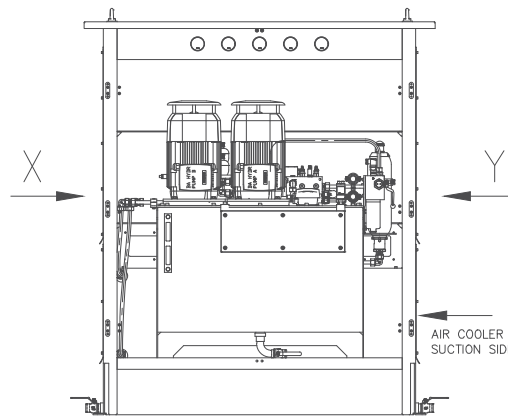

ANNEXURE I

VIEW X

FRONT SIDE

VIEW Y

BACK SIDE

TOP VIEW

Pos. Nos.	Quantity	Items	Type	Make	KKS No
		Power Pack 225 Liter			
1	1	Tank complete with housing	02-A0090-0	Ruhfus	HDA07B8001
2	2	Drain valve	KH10BE	Landefeld	HDA07AA801 & 871
3	1	fluid level gauge with temperature indicator	FSA-254-1X/T/12	Hydac	HDA07CL501
4	1	Breather- and filling filter	ELF P7F 3K 1.0	Hydac	HDA07AT001
5	2	Hydraulic Gear Pump & Drive Motor Assembly	PGE 102-820 BBR1-N-3700 1LE1003-1CB02-2GB4-Z H00	Hydac Siemens	HDA07AP001-002 HDA07AP001-002-M01
6	1	pressure reducing valve	VMP10C3002	Aron/Brevini	HDA07AA721
7.1	1	pressure gauge	MFRE 40063 GLY CRE	Landefeld	HDA07CP511
7.2	1	pressure gauge	MFRE 40063 GLY CRE	Landefeld	HDA07CP521
7.3	1	pressure gauge	MFRE 40063 GLY CRE	Landefeld	HDA07CP522
7.4	1	pressure gauge	MFRE 40063 GLY CRE	Landefeld	HDA07CP523
7.5	1	pressure gauge	MFRE 40063 GLY CRE	Landefeld	HDA07CP524
8	1	Level switch- & temperature transmitter.	MD-MS-2M12500-2K-40NO -450NO-2T	Bühler	HDA07CT001 HDA07CL301
9	1	junction box	KK0011	ETK	HDA07GF001
10	2	return line filter	RFM 165 B C XX A 1.X	Hydac	HDA07AT061 & 62
11	1	Dual Pr line filter	VMF 2 D.X/-LED	Hydac	HDA07AT011
12	1	oil coder	KE0201-002	Hydac	HDA07AC061
13	1	level switch	M60.1.AZ.50.01.02.1	Engler	HDA07CL371
14	1	bladder accumulator	BLAK 02.5-350-11, 4-C-1-G-50-C-X-5	Roth	HDA07B8021
15	2	bladder accumulator	MEAK 0,16-250-C-1 -G-50-0-50	Roth	HDA07B8022-23
16	1	valve manifold		Hydac	-
17.1	3	Pressure Transmitter	PTS300	IFM	HDA07CP021-23
17.2	1	Pressure Transmitter	PTS314	IFM	HDA07CP024
18	1	4/2 way directional valve	4WE 6 HA S01-24DG /Y	Hydac	HDA07AA225
19	2	4/2 way directional valve	4WE 6 D S01-24DG /Y	Hydac	HDA07AA221 & 223
20	2	2/2 way directional valve	WSM10120ZR-01M-C-N-24DG	Hydac	HDA07AA222 & 224

1:100
 Revision: 05
 Project: 1240420-DRB16-M008-D 1
 Date: 2018-08-15
 Author: Ash Handing-DAT/USA HYDRAUL & LIFT
 Tampung: Jati B. UPR 5 & 6
 Drawing No: 1240420-DRB16-M008-D 1
 Scale: 1:100
 Date: 2018-08-15