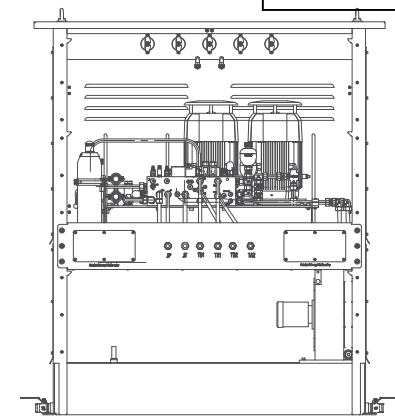

ANNEXURE I

VIEW X

FRONT SIDE

VIEW Y

BACK SIDE

TOP VIEW

Pos. Nos.	Quantity	Items	Type	Make	KKS No
		Power Pack 225 Liter			
1	1	Tank complete with housing	02-A0090-0	Ruhfus	HDA07B8001
2	2	Drain valve	KH10BE	Landefeld	HDA07AA801 & 871
3	1	fluid level gauge with temperature indicator	FSA-254-1X/T/12	Hydac	HDA07CL501
4	1	Breather- and filling filter	ELF P7F 3K 1.0	Hydac	HDA07AT001
5	2	Hydraulic Gear Pump & Drive Motor Assembly	PGE 102-820 BBR1-N-3700 1LE1003-1CB02-2GB4-Z H00	Hydac Siemens	HDA07AP001-002 HDA07AP001-002-M01
6	1	pressure reducing valve	VMP10C3002	Aron/Brevini	HDA07AA721
7.1	1	pressure gauge	MFRE 40063 GLY CRE	Landefeld	HDA07CP511
7.2	1	pressure gauge	MFRE 40063 GLY CRE	Landefeld	HDA07CP521
7.3	1	pressure gauge	MFRE 40063 GLY CRE	Landefeld	HDA07CP522
7.4	1	pressure gauge	MFRE 40063 GLY CRE	Landefeld	HDA07CP523
7.5	1	pressure gauge	MFRE 40063 GLY CRE	Landefeld	HDA07CP524
8	1	Level switch- & temperature transmitter.	MD-MS-2M12500-2K-40NO -450NO-2T	Bühler	HDA07CT001 HDA07CL301
9	1	junction box	KK0011	ETK	HDA07GF001
10	2	return line filter	RFM 165 B C XX A 1.X	Hydac	HDA07AT061 & 62
11	1	Dual Pr line filter	VMF 2 D.X/-LED	Hydac	HDA07AT011
12	1	oil coder	KE0201-002	Hydac	HDA07AC061
13	1	level switch	M60.1.AZ.50.01.02.1	Engler	HDA07CL371
14	1	bladder accumulator	BLAK 02.5-350-11, 4-C-1-G-50-C-X-5	Roth	HDA07B8021
15	2	bladder accumulator	MEAK 0,16-250-C-1 -G-50-0-50	Roth	HDA07B8022-23
16	1	valve manifold		Hydac	-
17.1	3	Pressure Transmitter	PTS300	IFM	HDA07CP021-23
17.2	1	Pressure Transmitter	PTS314	IFM	HDA07CP024
18	1	4/2 way directional valve	4WE 6 HA S01-24DG /Y	Hydac	HDA07AA225
19	2	4/2 way directional valve	4WE 6 D S01-24DG /Y	Hydac	HDA07AA221 & 223
20	2	2/2 way directional valve	WSM10120ZR-01M-C-N-24DG	Hydac	HDA07AA222 & 224

1:100
 Revision: 05
 Project: 1240420-DRB16-M008-D 1
 Date: 2018-08-15
 Author: Ash Handing-DAT/USA HYDRAUL & LIFT
 Tampung: Jati B. UPR 5 & 6
 Drawing No: 1240420-DRB16-M008-D 1
 Scale: 1:100
 Date: 2018-08-15