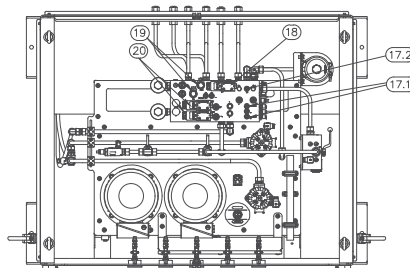

ANNEXURE I

VIEW X

FRONT SIDE

VIEW Y

BACK SIDE

TOP VIEW

Pos. Nos.	Quantity	Items	Type	Make	KKS No
		Power Pack 225 Liter			
1	1	Tank complete with housing	02-A0090-0	Ruhfus	HDA07B8001
2	2	Drain valve	KH10BE	Landefeld	HDA07AA801 & 871
3	1	fluid level gauge with temperature indicator	FSA-254-1X/T/12	Hydac	HDA07CL501
4	1	Breather- and filling filter	ELF P7F 3K 1.0	Hydac	HDA07AT001
5	2	Hydraulic Gear Pump & Drive Motor Assembly	PGE 102-820 BBR1-N-3700 1LE1003-1CB02-2GB4-Z H00	Hydac Siemens	HDA07AP001-002 HDA07AP001-002-M01
6	1	pressure reducing valve	VMP10C3002	Aron/Brevini	HDA07AA721
7.1	1	pressure gauge	MFRE 40063 GLY CRE	Landefeld	HDA07CP511
7.2	1	pressure gauge	MFRE 40063 GLY CRE	Landefeld	HDA07CP521
7.3	1	pressure gauge	MFRE 40063 GLY CRE	Landefeld	HDA07CP522
7.4	1	pressure gauge	MFRE 40063 GLY CRE	Landefeld	HDA07CP523
7.5	1	pressure gauge	MFRE 40063 GLY CRE	Landefeld	HDA07CP524
8	1	Level switch- & temperature transmitter.	MD-MS-2M12500-2K-40NO -450NO-2T	Bühler	HDA07CT001 HDA07CL301
9	1	junction box	KK0011	ETK	HDA07GF001
10	2	return line filter	RFM 165 B C XX A 1.X	Hydac	HDA07AT061 & 62
11	1	Dual Pr line filter	VMF 2 D.X/-LED	Hydac	HDA07AT011
12	1	oil coder	KE0201-002	Hydac	HDA07AC061
13	1	level switch	M60.1.AZ.50.01.02.1	Engler	HDA07CL371
14	1	bladder accumulator	BLAK 02.5-350-11, 4-C-1-G-50-C-X-5	Roth	HDA07B8021
15	2	bladder accumulator	MEAK 0,16-250-C-1 -G-50-0-50	Roth	HDA07B8022-23
16	1	valve manifold		Hydac	-
17.1	3	Pressure Transmitter	PTS300	IFM	HDA07CP021-23
17.2	1	Pressure Transmitter	PTS314	IFM	HDA07CP024
18	1	4/2 way directional valve	4WE 6 HA S01-24DG /Y	Hydac	HDA07AA225
19	2	4/2 way directional valve	4WE 6 D S01-24DG /Y	Hydac	HDA07AA221 & 223
20	2	2/2 way directional valve	WSM10120ZR-01M-C-N-24DG	Hydac	HDA07AA222 & 224

1:100
 Revision: 05
 Project: 1240420-DRB16-M008-D 1
 Date: 2018-08-15
 Author: Ash Handing-DAT/USA HYDRAUL & LIFT
 Tampung: Jati B. UPR 5 & 6
 Drawing No: 1240420-DRB16-M008-D 1
 Scale: 1:100
 Date: 2018-08-15