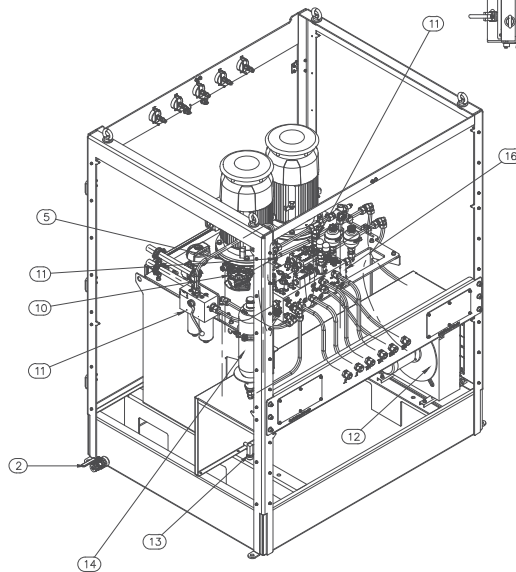

ANNEXURE I

VIEW X

FRONT SIDE

VIEW Y

BACK SIDE

TOP VIEW

Pos. Nos.	Quantity	Items	Type	Make	KKS No
		Power Pack 225 Liter			
1	1	Tank complete with housing	02-A0090-0	Ruhfus	HDA07B8001
2	2	Drain valve	KH10BE	Landefeld	HDA07AA801 & 871
3	1	fluid level gauge with temperature indicator	FSA-254-1X/T/12	Hydac	HDA07CL501
4	1	Breather- and filling filter	ELF P7F 3K 1.0	Hydac	HDA07AT001
5	2	Hydraulic Gear Pump & Drive Motor Assembly	PGE 102-820 BBR1-N-3700 1LE1003-1CB02-2GB4-Z H00	Hydac Siemens	HDA07AP001-002 HDA07AP001-002-M01
6	1	pressure reducing valve	VMP10C3002	Aron/Brevini	HDA07AA721
7.1	1	pressure gauge	MFRE 40063 GLY CRE	Landefeld	HDA07CP511
7.2	1	pressure gauge	MFRE 40063 GLY CRE	Landefeld	HDA07CP521
7.3	1	pressure gauge	MFRE 40063 GLY CRE	Landefeld	HDA07CP522
7.4	1	pressure gauge	MFRE 40063 GLY CRE	Landefeld	HDA07CP523
7.5	1	pressure gauge	MFRE 40063 GLY CRE	Landefeld	HDA07CP524
8	1	Level switch- & temperature transmitter.	MD-MS-2M12500-2K-40NO -450NO-2T	Bühler	HDA07CT001 HDA07CL301
9	1	junction box	KK0011	ETK	HDA07GF001
10	2	return line filter	RFM 165 B C XX A 1.X	Hydac	HDA07AT061 & 62
11	1	Dual Pr line filter	VMF 2 D.X/-LED	Hydac	HDA07AT011
12	1	oil coder	KE0201-002	Hydac	HDA07AC061
13	1	level switch	M60.1.AZ.50.01.02.1	Engler	HDA07CL371
14	1	bladder accumulator	BLAK 02.5-350-11, 4-C-1-G-50-C-X-5	Roth	HDA07B8021
15	2	bladder accumulator	MEAK 0,16-250-C-1 -G-50-0-50	Roth	HDA07B8022-23
16	1	valve manifold		Hydac	-
17.1	3	Pressure Transmitter	PTS300	IFM	HDA07CP021-23
17.2	1	Pressure Transmitter	PTS314	IFM	HDA07CP024
18	1	4/2 way directional valve	4WE 6 HA S01-24DG /Y	Hydac	HDA07AA225
19	2	4/2 way directional valve	4WE 6 D S01-24DG /Y	Hydac	HDA07AA221 & 223
20	2	2/2 way directional valve	WSM10120ZR-01M-C-N-24DG	Hydac	HDA07AA222 & 224

1:100
 Revision: 05
 Project: 1240420-DRB16-M008-D 1
 Date: 2018-08-15
 Author: Ash Handing-DAT/USA HYDRAUL & LIFT
 Tampung: Jati B. UPR 5 & 6
 Drawing No: 1240420-DRB16-M008-D 1
 Scale: 1:100
 Date: 2018-08-15