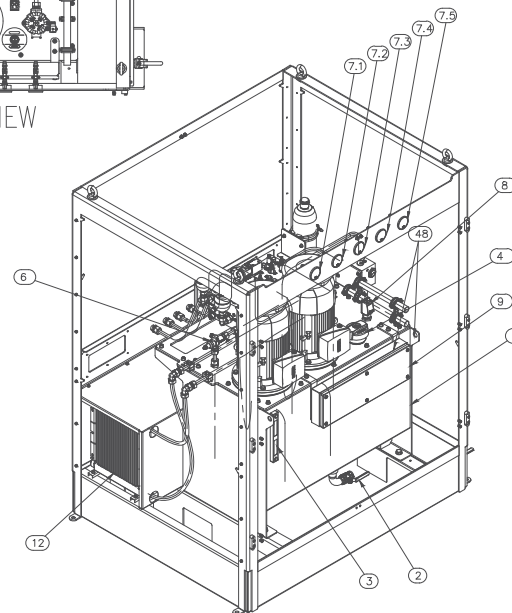

ANNEXURE I

VIEW X

FRONT SIDE

VIEW Y

BACK SIDE

TOP VIEW

Pos. Nos.	Quantity	Items	Type	Make	KKS No
		Power Pack 225 Liter			
1	1	Tank complete with housing	02-A0090-0	Ruhfus	HDA07B8001
2	2	Drain valve	KH10BE	Landefeld	HDA07AA801 & 871
3	1	fluid level gauge with temperature indicator	FSA-254-1X/T/12	Hydac	HDA07CL501
4	1	Breather- and filling filter	ELF P7F 3K 1.0	Hydac	HDA07AT001
5	2	Hydraulic Gear Pump & Drive Motor Assembly	PGE 102-820 BBR1-N-3700 1LE1003-1CB02-2GB4-Z H00	Hydac Siemens	HDA07AP001-002 HDA07AP001-002-M01
6	1	pressure reducing valve	VMP10C3002	Aron/Brevini	HDA07AA721
7.1	1	pressure gauge	MFRE 40063 GLY CRE	Landefeld	HDA07CP511
7.2	1	pressure gauge	MFRE 40063 GLY CRE	Landefeld	HDA07CP521
7.3	1	pressure gauge	MFRE 40063 GLY CRE	Landefeld	HDA07CP522
7.4	1	pressure gauge	MFRE 40063 GLY CRE	Landefeld	HDA07CP523
7.5	1	pressure gauge	MFRE 40063 GLY CRE	Landefeld	HDA07CP524
8	1	Level switch- & temperature transmitter.	MD-MS-2M12500-2K-40NO -450NO-2T	Bühler	HDA07CT001 HDA07CL301
9	1	junction box	KK0011	ETK	HDA07GF001
10	2	return line filter	RFM 165 B C XX A 1.X	Hydac	HDA07AT061 & 62
11	1	Dual Pr line filter	VMF 2 D.X/-LED	Hydac	HDA07AT011
12	1	oil coder	KE0201-002	Hydac	HDA07AC061
13	1	level switch	M60.1.AZ.50.01.02.1	Engler	HDA07CL371
14	1	bladder accumulator	BLAK 02.5-350-11, 4-C-1-G-50-C-X-5	Roth	HDA07B8021
15	2	bladder accumulator	MEAK 0,16-250-C-1 -G-50-0-50	Roth	HDA07B8022-23
16	1	valve manifold		Hydac	-
17.1	3	Pressure Transmitter	PTS300	IFM	HDA07CP021-23
17.2	1	Pressure Transmitter	PTS314	IFM	HDA07CP024
18	1	4/2 way directional valve	4WE 6 HA S01-24DG /Y	Hydac	HDA07AA225
19	2	4/2 way directional valve	4WE 6 D S01-24DG /Y	Hydac	HDA07AA221 & 223
20	2	2/2 way directional valve	WSM10120ZR-01M-C-N-24DG	Hydac	HDA07AA222 & 224

1:100
 Revision: 05
 Project: 1240420-DRB16-M008-D 1
 Date: 2018-08-15
 Author: Ash Handing-DAT/USA HYDRAUL & LIFT
 Tampung: Jati B. UPR 5 & 6
 Drawing No: 1240420-DRB16-M008-D 1
 Scale: 1:100
 Date: 2018-08-15