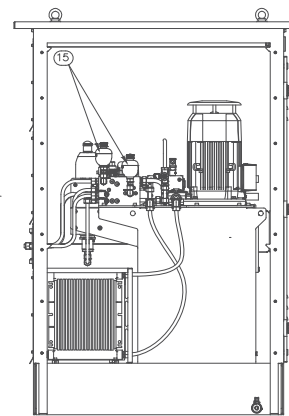

ANNEXURE I

VIEW X

FRONT SIDE

VIEW Y

BACK SIDE

TOP VIEW

Pos. Nos.	Quantity	Items	Type	Make	KKS No
		Power Pack 225 Liter			
1	1	Tank complete with housing	02-A0090-0	Ruhfus	HDA07B8001
2	2	Drain valve	KH10BE	Landefeld	HDA07AA801 & 871
3	1	fluid level gauge with temperature indicator	FSA-254-1X/T/12	Hydac	HDA07CL501
4	1	Breather- and filling filter	ELF P7F 3K 1.0	Hydac	HDA07AT001
5	2	Hydraulic Gear Pump & Drive Motor Assembly	PGE 102-820 BBR1-N-3700 1LE1003-1CB02-2GB4-Z H00	Hydac Siemens	HDA07AP001-002 HDA07AP001-002-M01
6	1	pressure reducing valve	VMP10C3002	Aron/Brevini	HDA07AA721
7.1	1	pressure gauge	MFRE 40063 GLY CRE	Landefeld	HDA07CP511
7.2	1	pressure gauge	MFRE 40063 GLY CRE	Landefeld	HDA07CP521
7.3	1	pressure gauge	MFRE 40063 GLY CRE	Landefeld	HDA07CP522
7.4	1	pressure gauge	MFRE 40063 GLY CRE	Landefeld	HDA07CP523
7.5	1	pressure gauge	MFRE 40063 GLY CRE	Landefeld	HDA07CP524
8	1	Level switch- & temperature transmitter.	MD-MS-2M12500-2K-40NO -450NO-2T	Bühler	HDA07CT001 HDA07CL301
9	1	junction box	KK0011	ETK	HDA07GF001
10	2	return line filter	RFM 165 B C XX A 1.X	Hydac	HDA07AT061 & 62
11	1	Dual Pr line filter	VMF 2 D.X/-LED	Hydac	HDA07AT011
12	1	oil coder	KE0201-002	Hydac	HDA07AC061
13	1	level switch	M60.1.AZ.50.01.02.1	Engler	HDA07CL371
14	1	bladder accumulator	BLAK 02.5-350-11, 4-C-1-G-50-C-X-5	Roth	HDA07B8021
15	2	bladder accumulator	MEAK 0,16-250-C-1 -G-50-0-50	Roth	HDA07B8022-23
16	1	valve manifold		Hydac	-
17.1	3	Pressure Transmitter	PTS300	IFM	HDA07CP021-23
17.2	1	Pressure Transmitter	PTS314	IFM	HDA07CP024
18	1	4/2 way directional valve	4WE 6 HA S01-24DG /Y	Hydac	HDA07AA225
19	2	4/2 way directional valve	4WE 6 D S01-24DG /Y	Hydac	HDA07AA221 & 223
20	2	2/2 way directional valve	WSM10120ZR-01M-C-N-24DG	Hydac	HDA07AA222 & 224

1:100
 Revision: 05
 Project: 1240420-DRB16-M008-D 1
 Date: 2018-08-15
 Author: Ash Handing-DAT/USA HYDRAUL & LIFT
 Tampung: Jati B. UPR 5 & 6
 Drawing No: 1240420-DRB16-M008-D 1
 Scale: 1:100
 Date: 2018-08-15