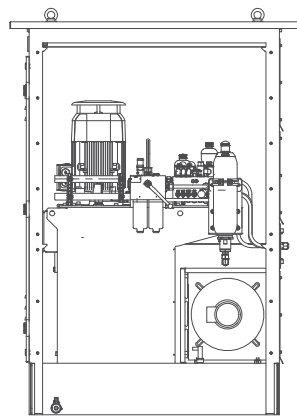

ANNEXURE I

VIEW X

FRONT SIDE

VIEW Y

BACK SIDE

TOP VIEW

Pos. Nos.	Quantity	Items	Type	Make	KKS No
		Power Pack 225 Liter			
1	1	Tank complete with housing	02-A0090-0	Ruhfus	HDA07B8001
2	2	Drain valve	KH10BE	Landefeld	HDA07AA801 & 871
3	1	fluid level gauge with temperature indicator	FSA-254-1X/T/12	Hydac	HDA07CL501
4	1	Breather- and filling filter	ELF P7F 3K 1.0	Hydac	HDA07AT001
5	2	Hydraulic Gear Pump & Drive Motor Assembly	PGE 102-820 BBR1-N-3700 1LE1003-1CB02-2GB4-Z H00	Hydac Siemens	HDA07AP001-002 HDA07AP001-002-M01
6	1	pressure reducing valve	VMP10C3002	Aron/Brevini	HDA07AA721
7.1	1	pressure gauge	MFRE 40063 GLY CRE	Landefeld	HDA07CP511
7.2	1	pressure gauge	MFRE 40063 GLY CRE	Landefeld	HDA07CP521
7.3	1	pressure gauge	MFRE 40063 GLY CRE	Landefeld	HDA07CP522
7.4	1	pressure gauge	MFRE 40063 GLY CRE	Landefeld	HDA07CP523
7.5	1	pressure gauge	MFRE 40063 GLY CRE	Landefeld	HDA07CP524
8	1	Level switch- & temperature transmitter.	MD-MS-2M12500-2K-40NO -450NO-2T	Bühler	HDA07CT001 HDA07CL301
9	1	junction box	KK0011	ETK	HDA07GF001
10	2	return line filter	RFM 165 B C XX A 1.X	Hydac	HDA07AT061 & 62
11	1	Dual Pr line filter	VMF 2 D.X/-LED	Hydac	HDA07AT011
12	1	oil coder	KE0201-002	Hydac	HDA07AC061
13	1	level switch	M60.1.AZ.50.01.02.1	Engler	HDA07CL371
14	1	bladder accumulator	BLAK 02.5-350-11, 4-C-1-G-50-C-X-5	Roth	HDA07B8021
15	2	bladder accumulator	MEAK 0,16-250-C-1 -G-50-0-50	Roth	HDA07B8022-23
16	1	valve manifold		Hydac	-
17.1	3	Pressure Transmitter	PTS300	IFM	HDA07CP021-23
17.2	1	Pressure Transmitter	PTS314	IFM	HDA07CP024
18	1	4/2 way directional valve	4WE 6 HA S01-24DG /Y	Hydac	HDA07AA225
19	2	4/2 way directional valve	4WE 6 D S01-24DG /Y	Hydac	HDA07AA221 & 223
20	2	2/2 way directional valve	WSM10120ZR-01M-C-N-24DG	Hydac	HDA07AA222 & 224

1:100
 Revision: 05
 Project: 1240420-DRB16-M008-D 1
 Date: 2018-08-15
 Author: Ash Handing-DAT/USA HYDRAUL & LIFT
 Tampung: Jati B. UPR 5 & 6
 Drawing No: 1240420-DRB16-M008-D 1
 Scale: 1:100
 Date: 2018-08-15