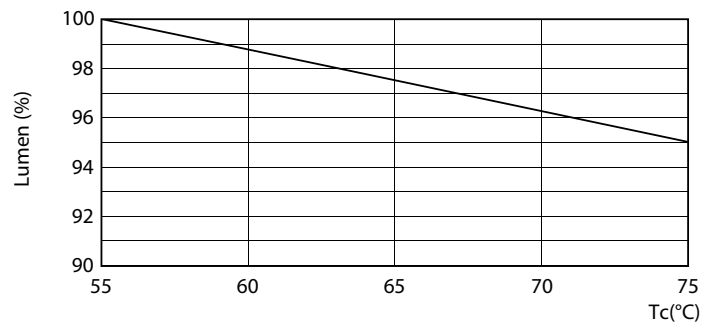

Life Expectancy Diagram - Ecofit LEDtube 1200mm HO 18W 865 T8

Lumen Maintenance Diagram - Ecofit LEDtube 1200mm HO 18W 865 T8