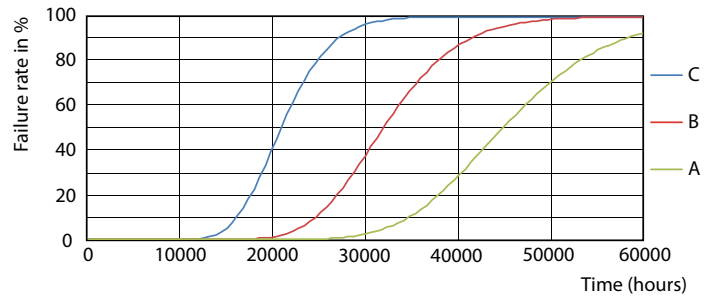

Product data

General Information		Input Frequency	
Lighting Technology	LED	Input Frequency	50 to 60 Hz
Flux measurement reference	Sphere	Power Consumption	18 W
Switching Cycle	50,000	Lamp Current (Nom)	147 mA
Nominal lifetime	30,000 hour(s)	Starting Time (Nom)	0.5 s
Cap-Base	G13 [Medium Bi-Pin Fluorescent]	Warm-up time to 60% light	0.5 s
Light Technical		Power Factor (Fraction)	0.5
Color Code	865 [CCT of 6500K]	Voltage (Nom)	220-240 V
Beam Angle (Nom)	240 degree(s)	Temperature	
Luminous Flux	1,800 lumen	Ambient temperature range	-20 °C to 45 °C
Color Designation	Cool Daylight	T-Case Maximum (Nom)	55 °C
Correlated Color Temperature (Nom)	6500 K	Controls and Dimming	
Luminous Efficacy (rated) (Nom)	100.00 lm/W	Dimmable	No
Color Consistency	<6	Mechanical and Housing	
Color rendering index (CRI)	80	Bulb Finish	Frosted
LLMF At End Of Nominal Lifetime (Nom)	70 %	Bulb Material	Glass
Flickering value (PstLM)	0.1	Product Length	1,200 mm
Stroboscopic effect value (SVM)	0.3	Bulb Shape	Tube, double-ended
Operating and Electrical			
Line Frequency	50 to 60 Hz		

Ecofit Ledtubes T8

Photometric data

Spectral Power Distribution Colour - Ecofit LEDtube 1200mm HO 18W 865 T8

Lifetime

Life Expectancy Diagram - Ecofit LEDtube 1200mm HO 18W 865 T8

Life Expectancy Diagram - Ecofit LEDtube 1200mm HO 18W 865 T8