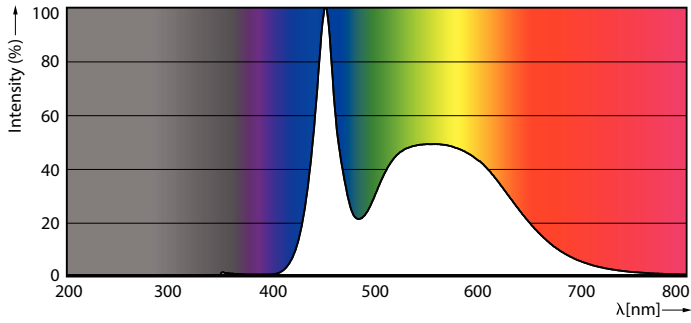

Product data

General Information		Input Frequency	
Lighting Technology	LED	Input Frequency	50 to 60 Hz
Flux measurement reference	Sphere	Power Consumption	18 W
Switching Cycle	50,000	Lamp Current (Nom)	147 mA
Nominal lifetime	30,000 hour(s)	Starting Time (Nom)	0.5 s
Cap-Base	G13 [Medium Bi-Pin Fluorescent]	Warm-up time to 60% light	0.5 s
Light Technical		Power Factor (Fraction)	0.5
Color Code	865 [CCT of 6500K]	Voltage (Nom)	220-240 V
Beam Angle (Nom)	240 degree(s)	Temperature	
Luminous Flux	1,800 lumen	Ambient temperature range	-20 °C to 45 °C
Color Designation	Cool Daylight	T-Case Maximum (Nom)	55 °C
Correlated Color Temperature (Nom)	6500 K	Controls and Dimming	
Luminous Efficacy (rated) (Nom)	100.00 lm/W	Dimmable	No
Color Consistency	<6	Mechanical and Housing	
Color rendering index (CRI)	80	Bulb Finish	Frosted
LLMF At End Of Nominal Lifetime (Nom)	70 %	Bulb Material	Glass
Flickering value (PstLM)	0.1	Product Length	1,200 mm
Stroboscopic effect value (SVM)	0.3	Bulb Shape	Tube, double-ended
Operating and Electrical			
Line Frequency	50 to 60 Hz		

Ecofit Ledtubes T8

Photometric data

Spectral Power Distribution Colour - Ecofit LEDtube 1200mm HO 18W 865 T8

Lifetime

Life Expectancy Diagram - Ecofit LEDtube 1200mm HO 18W 865 T8

Life Expectancy Diagram - Ecofit LEDtube 1200mm HO 18W 865 T8