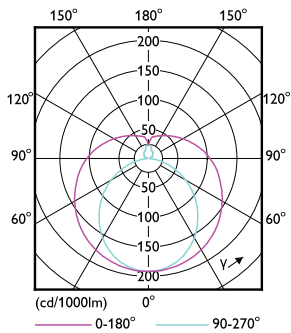

Product data

General Information		Input Frequency	
Lighting Technology	LED	Input Frequency	50 to 60 Hz
Flux measurement reference	Sphere	Power Consumption	18 W
Switching Cycle	50,000	Lamp Current (Nom)	147 mA
Nominal lifetime	30,000 hour(s)	Starting Time (Nom)	0.5 s
Cap-Base	G13 [Medium Bi-Pin Fluorescent]	Warm-up time to 60% light	0.5 s
Light Technical		Power Factor (Fraction)	0.5
Color Code	865 [CCT of 6500K]	Voltage (Nom)	220-240 V
Beam Angle (Nom)	240 degree(s)	Temperature	
Luminous Flux	1,800 lumen	Ambient temperature range	-20 °C to 45 °C
Color Designation	Cool Daylight	T-Case Maximum (Nom)	55 °C
Correlated Color Temperature (Nom)	6500 K	Controls and Dimming	
Luminous Efficacy (rated) (Nom)	100.00 lm/W	Dimmable	No
Color Consistency	<6	Mechanical and Housing	
Color rendering index (CRI)	80	Bulb Finish	Frosted
LLMF At End Of Nominal Lifetime (Nom)	70 %	Bulb Material	Glass
Flickering value (PstLM)	0.1	Product Length	1,200 mm
Stroboscopic effect value (SVM)	0.3	Bulb Shape	Tube, double-ended
Operating and Electrical			
Line Frequency	50 to 60 Hz		

Dimensional drawing

Product	D1	D2	A1	A2	A3
Ecofit LEDtube 1200mm HO 18W 865 T8	25.7 mm	28 mm	1,198 mm	1,205 mm	1,212 mm

Photometric data

Light Distribution Diagram - Ecofit LEDtube 1200mm HO 18W 865 T8

General uniform lighting - Ecofit LEDtube 1200mm HO 18W 865 T8