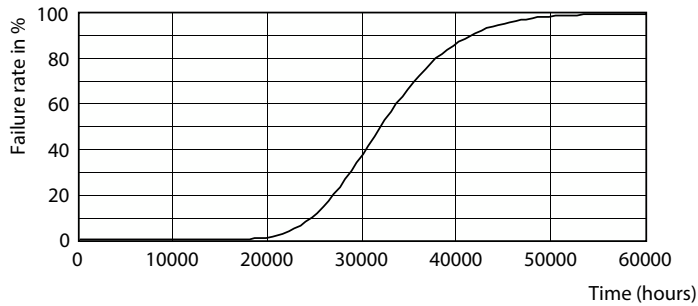

Lifetime

Life Expectancy Diagram - Ecofit LEDtube 1200mm HO 18W 865 T8