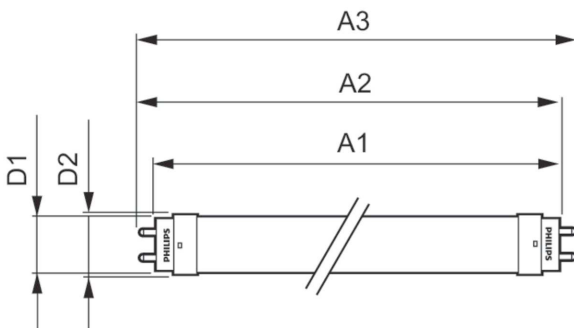

Product Data

Full product code	871951426610000
-------------------	-----------------

Order product name	Ecofit LEDtube 1200mm HO 18W 865 T8
Order code	929002446102
Numerator - Quantity Per Pack	1
Numerator - Packs per outer box	20
Material number (12NC)	929002446102
Full product name	Ecofit LEDtube 1200mm HO 18W 865 T8
EAN/UPC - Case	8719514266117

Dimensional drawing

Product	D1	D2	A1	A2	A3
Ecofit LEDtube 1200mm HO 18W 865 T8	25.7 mm	28 mm	1,198 mm	1,205 mm	1,212 mm

Photometric data

Light Distribution Diagram - Ecofit LEDtube 1200mm HO 18W 865 T8

General uniform lighting - Ecofit LEDtube 1200mm HO 18W 865 T8