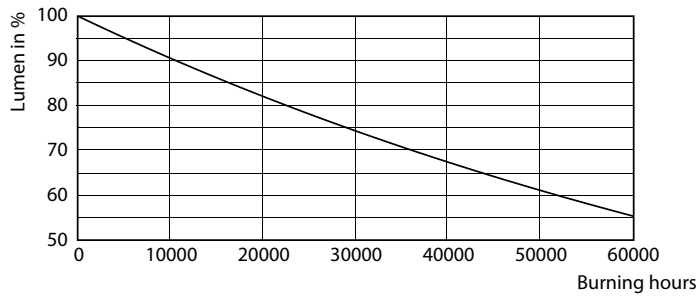

Ecofit Ledtubes T8

Lifetime

Lumen Maintenance Diagram - Ecofit LEDtube 1200mm HO 18W 865 T8