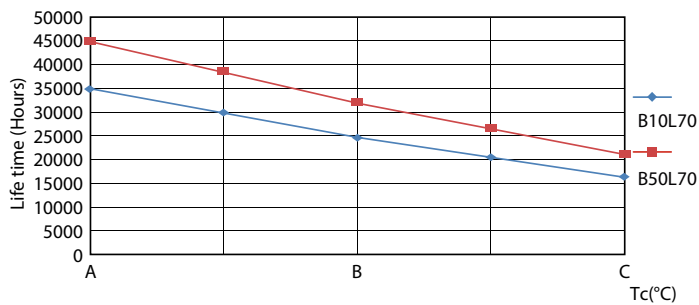

Product data

General Information		Input Frequency	
Lighting Technology	LED	Input Frequency	50 to 60 Hz
Flux measurement reference	Sphere	Power Consumption	18 W
Switching Cycle	50,000	Lamp Current (Nom)	147 mA
Nominal lifetime	30,000 hour(s)	Starting Time (Nom)	0.5 s
Cap-Base	G13 [Medium Bi-Pin Fluorescent]	Warm-up time to 60% light	0.5 s
Light Technical		Power Factor (Fraction)	0.5
Color Code	865 [CCT of 6500K]	Voltage (Nom)	220-240 V
Beam Angle (Nom)	240 degree(s)	Temperature	
Luminous Flux	1,800 lumen	Ambient temperature range	-20 °C to 45 °C
Color Designation	Cool Daylight	T-Case Maximum (Nom)	55 °C
Correlated Color Temperature (Nom)	6500 K	Controls and Dimming	
Luminous Efficacy (rated) (Nom)	100.00 lm/W	Dimmable	No
Color Consistency	<6	Mechanical and Housing	
Color rendering index (CRI)	80	Bulb Finish	Frosted
LLMF At End Of Nominal Lifetime (Nom)	70 %	Bulb Material	Glass
Flickering value (PstLM)	0.1	Product Length	1,200 mm
Stroboscopic effect value (SVM)	0.3	Bulb Shape	Tube, double-ended
Operating and Electrical			
Line Frequency	50 to 60 Hz		

Ecofit Ledtubes T8

Photometric data

Spectral Power Distribution Colour - Ecofit LEDtube 1200mm HO 18W 865 T8

Lifetime

Life Expectancy Diagram - Ecofit LEDtube 1200mm HO 18W 865 T8

Life Expectancy Diagram - Ecofit LEDtube 1200mm HO 18W 865 T8