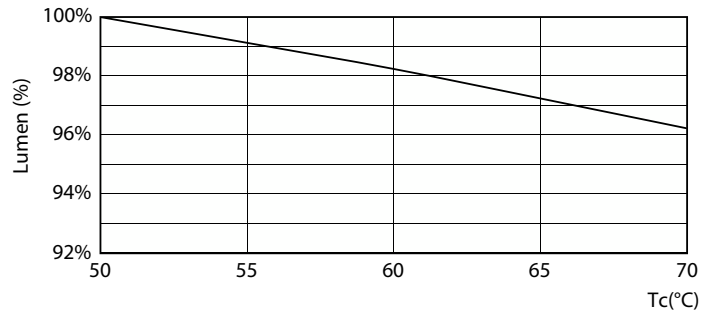

Warnings and Safety

-
-

Product data

General Information		Operating and Electrical	
Lighting Technology	LED	Line Frequency	50 to 60 Hz
Switching Cycle	200,000	Input Frequency	50 to 60 Hz
Nominal lifetime	60,000 hour(s)	Power Consumption	18 W
Cap-Base	G13 [Medium Bi-Pin Fluorescent]	Starting Time (Nom)	0.5 s
		Warm-up time to 60% light	0.5 s
		Power Factor (Fraction)	0.9
		Voltage (Nom)	100-277 V
Light Technical		Temperature	
Color Code	865 [CCT of 6500K]	Ambient temperature range	-20 °C to 45 °C
Beam Angle (Nom)	190 degree(s)	T-Case Maximum (Nom)	50 °C
Luminous Flux	2,100 lumen		
Color Designation	Cool Daylight	Controls and Dimming	
Correlated Color Temperature (Nom)	6500 K	Dimmable	No
Luminous Efficacy (rated) (Nom)	116 lm/W		
Color Consistency	<6		
Color rendering index (CRI)	80		
LLMF At End Of Nominal Lifetime (Nom)	70 %		

MASTER LEDtube EM/Mains T8

Photometric data

Light Distribution Diagram

Lifetime

Life Expectancy Diagram - MAS LEDtube 1200mm HO VWV 18W 865 T8 GM

Lumen Maintenance Diagram - MAS LEDtube 1200mm HO VWV 18W 865 T8 GM