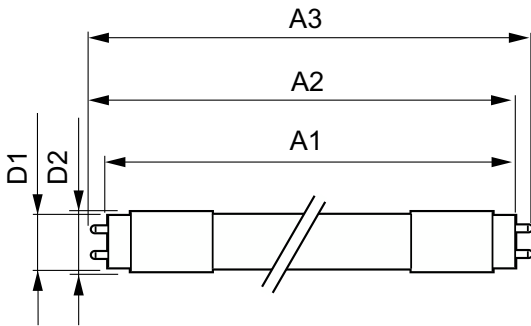

MASTER LEDtube EM/Mains T8

Mechanical and Housing

Bulb Finish	Frosted
Bulb Material	Plastic
Product Length	1,200 mm
Bulb Shape	Tube, double-ended

Approval and Application

Energy Saving Product	Yes
Approval Marks	RoHS compliance UL certificate KEMA Keur certificate
EU RoHS compliant	Yes

Product Data

Full product code	871951446935800
-------------------	-----------------

Order product name	MAS LEDtube 1200mm HO VWV 18W 865 T8 GM
Order code	929003558008
Numerator - Quantity Per Pack	1
Numerator - Packs per outer box	20
Material number (12NC)	929003558008
Full product name	MAS LEDtube 1200mm HO VWV 18W 865 T8 GM
EAN/UPC - Case	8719514469365

Dimensional drawing

Product	D1	D2	A1	A2	A3
MAS LEDtube 1200mm HO VWV 18W 865 T8 GM	25.8 mm	28 mm	1,198.2 mm	1,205.3 mm	1,212.4 mm

Photometric data

Spectral Power Distribution Colour

General uniform lighting - MAS LEDtube 1200mm HO VWV 18W 865 T8 GM