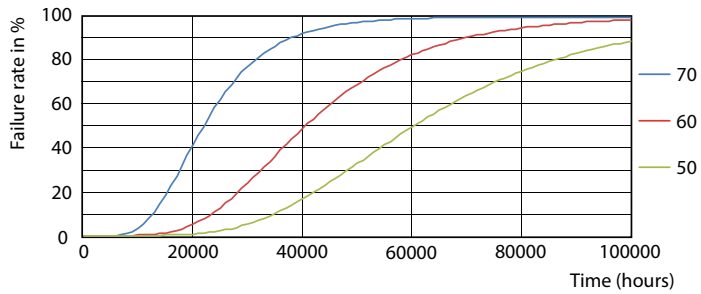

MASTER LEDtube EM/Mains T8

Lifetime

Life Expectancy Diagram - MAS LEDtube 1200mm HO VWV 18W 865 T8 GM