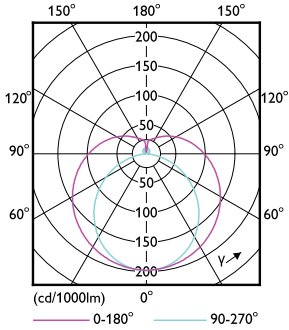

Dimensional drawing

Product	D1	D2	A1	A2	A3
MAS LEDtube 1200mm HO VWV 18W 865 T8 GM	25.8 mm	28 mm	1,198.2 mm	1,205.3 mm	1,212.4 mm

Photometric data

Spectral Power Distribution Colour

General uniform lighting - MAS LEDtube 1200mm HO VWV 18W 865 T8 GM

MASTER LEDtube EM/Mains T8

Photometric data

Light Distribution Diagram

Lifetime

Life Expectancy Diagram - MAS LEDtube 1200mm HO VWV 18W 865 T8 GM

Lumen Maintenance Diagram - MAS LEDtube 1200mm HO VWV 18W 865 T8 GM