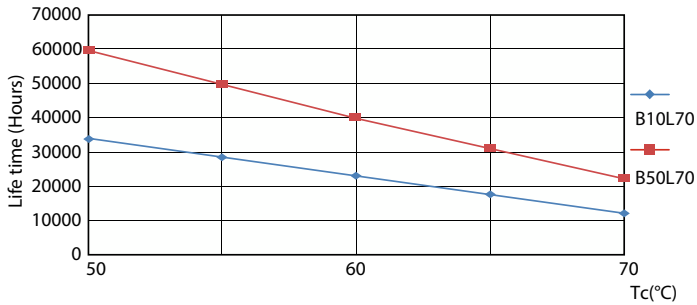

Lifetime

Life Expectancy Diagram - MAS LEDtube 1200mm HO VWV 18W 865 T8 GM