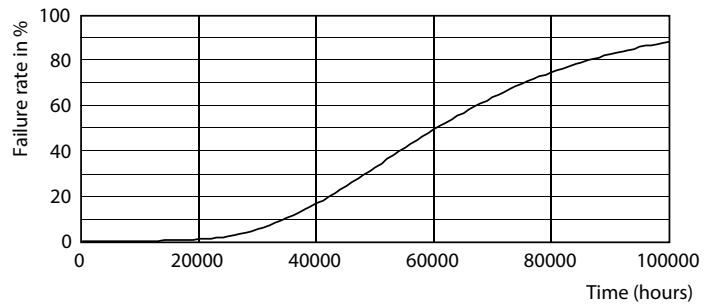

Life Expectancy Diagram - MAS LEDtube 1200mm HO VWV 18W 865 T8 GM