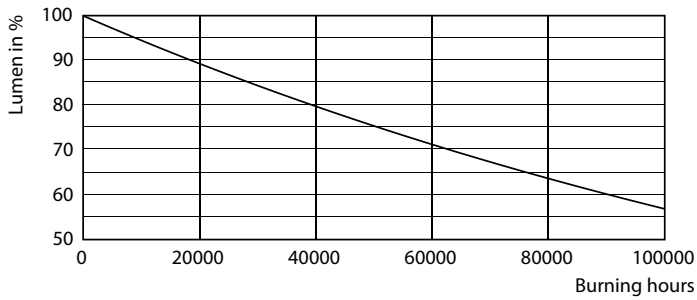

Warnings and Safety

-
-

Product data

General Information		Operating and Electrical	
Lighting Technology	LED	Line Frequency	50 to 60 Hz
Switching Cycle	200,000	Input Frequency	50 to 60 Hz
Nominal lifetime	60,000 hour(s)	Power Consumption	18 W
Cap-Base	G13 [Medium Bi-Pin Fluorescent]	Starting Time (Nom)	0.5 s
		Warm-up time to 60% light	0.5 s
		Power Factor (Fraction)	0.9
		Voltage (Nom)	100-277 V
Light Technical		Temperature	
Color Code	865 [CCT of 6500K]	Ambient temperature range	-20 °C to 45 °C
Beam Angle (Nom)	190 degree(s)	T-Case Maximum (Nom)	50 °C
Luminous Flux	2,100 lumen		
Color Designation	Cool Daylight	Controls and Dimming	
Correlated Color Temperature (Nom)	6500 K	Dimmable	No
Luminous Efficacy (rated) (Nom)	116 lm/W		
Color Consistency	<6		
Color rendering index (CRI)	80		
LLMF At End Of Nominal Lifetime (Nom)	70 %		

MASTER LEDtube EM/Mains T8

Photometric data

Light Distribution Diagram

Lifetime

Life Expectancy Diagram - MAS LEDtube 1200mm HO VWV 18W 865 T8 GM

Lumen Maintenance Diagram - MAS LEDtube 1200mm HO VWV 18W 865 T8 GM