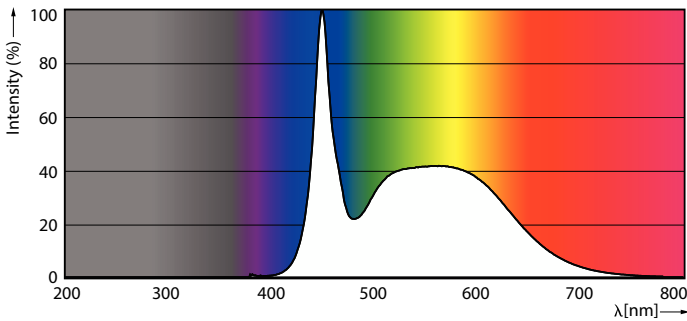

Warnings and Safety

-
-

Product data

General Information		Operating and Electrical	
Lighting Technology	LED	Line Frequency	50 to 60 Hz
Switching Cycle	200,000	Input Frequency	50 to 60 Hz
Nominal lifetime	60,000 hour(s)	Power Consumption	18 W
Cap-Base	G13 [Medium Bi-Pin Fluorescent]	Starting Time (Nom)	0.5 s
		Warm-up time to 60% light	0.5 s
		Power Factor (Fraction)	0.9
		Voltage (Nom)	100-277 V
Light Technical		Temperature	
Color Code	865 [CCT of 6500K]	Ambient temperature range	-20 °C to 45 °C
Beam Angle (Nom)	190 degree(s)	T-Case Maximum (Nom)	50 °C
Luminous Flux	2,100 lumen		
Color Designation	Cool Daylight	Controls and Dimming	
Correlated Color Temperature (Nom)	6500 K	Dimmable	No
Luminous Efficacy (rated) (Nom)	116 lm/W		
Color Consistency	<6		
Color rendering index (CRI)	80		
LLMF At End Of Nominal Lifetime (Nom)	70 %		

Dimensional drawing

Product	D1	D2	A1	A2	A3
MAS LEDtube 1200mm HO VWV 18W 865 T8 GM	25.8 mm	28 mm	1,198.2 mm	1,205.3 mm	1,212.4 mm

Photometric data

Spectral Power Distribution Colour

General uniform lighting - MAS LEDtube 1200mm HO VWV 18W 865 T8 GM