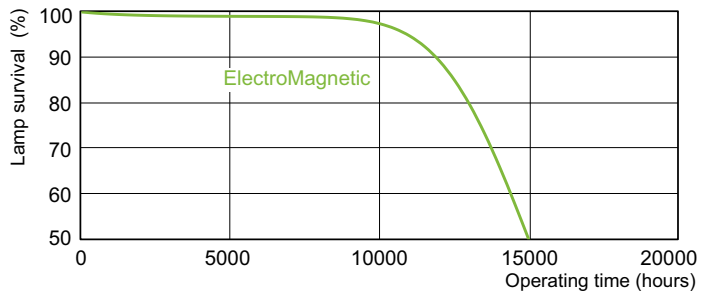

Photometric data

LDPB_TL-DSTD_54-765-Spectral power distribution B/W

LDPO_TL-DSTD_54-765-Spectral power distribution Colour

Lifetime

LDLE_TL-DSTD_0001-Life expectancy diagram

LDLE_TL-DSTD_0002-Life expectancy diagram