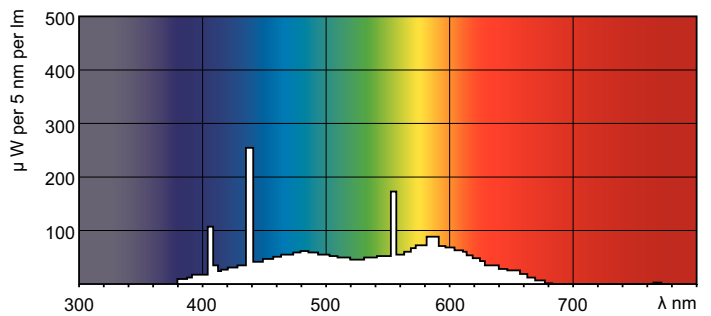

TL-D Standard Colours

SAP material	928048505436
SAP net weight (piece)	0.140 kg
ILCOS code	FD-36/62/2A-E-G13

Dimensional drawing

TL-D 36W/54-765 1SL/25

Product	D (max)	A (max)	B (max)	B (min)	C (max)
TL-D 36W/54-765 1SL/25	28 mm	1199.4 mm	1206.5 mm	1204.1 mm	1213.6 mm

Photometric data

LDPB_TL-DSTD_54-765-Spectral power distribution B/W

LDPO_TL-DSTD_54-765-Spectral power distribution Colour

Lifetime

LDLE_TL-DSTD_0001-Life expectancy diagram

LDLE_TL-DSTD_0002-Life expectancy diagram