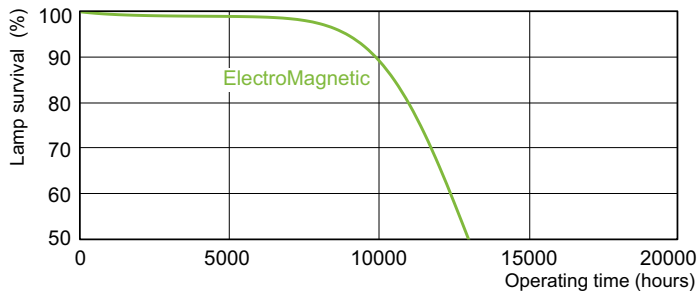

Photometric data

LDPB_TL-DSTD_54-765-Spectral power distribution B/W

LDPO_TL-DSTD_54-765-Spectral power distribution Colour

Lifetime

LDLE_TL-DSTD_0001-Life expectancy diagram

LDLE_TL-DSTD_0002-Life expectancy diagram