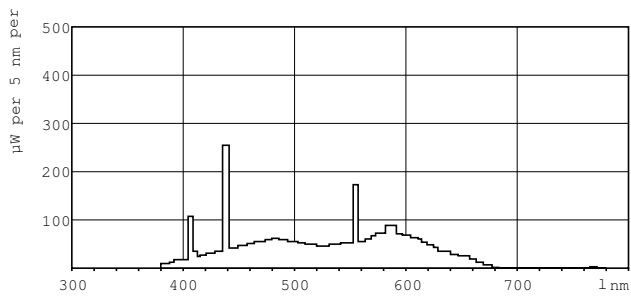

Photometric data

LDPB_TL-DSTD_54-765-Spectral power distribution B/W