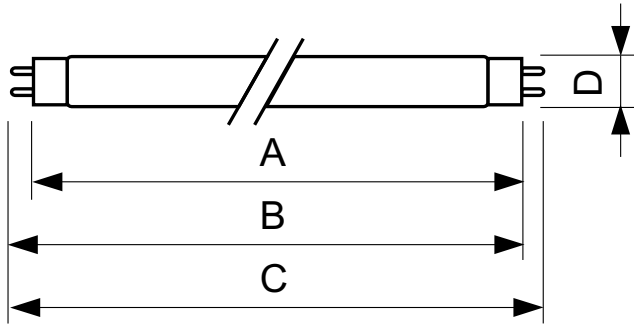

Product data

General Information	
Cap base	G13 [Medium Bi-Pin Fluorescent]
Life to 10% failures (nom.)	10000 h
Life to 50% failures (nom.)	13000 h

Light Technical	
Colour Code	54-765
Lamp Luminous Flux 25°C EL (Nom)	2500 lm
Colour Designation	Cool Daylight
Lumen maintenance 10,000 hours (nom.)	75 %
Lumen maintenance 2,000 hours (nom.)	90 %
Lumen maintenance 5,000 hours (nom.)	80 %
Colour Temperature, horizontal (Nom)	6500 K
Colour Rendering Index,horiz (Nom)	72

Operating and Electrical	
Power (Rated) (Nom)	36.0 W
Lamp current (nom.)	0.440 A

Voltage (Nom)	103 V
Controls and Dimming	
Dimmable	Yes

Mechanical and Housing	
Bulb shape	T8 [26 mm (T8)]

Approval and Application	
Mercury (Hg) content (nom.)	8.0 mg
Energy consumption kWh/1,000 hours	43 kWh

TL-D Standard Colours

SAP material	928048505436
SAP net weight (piece)	0.140 kg
ILCOS code	FD-36/62/2A-E-G13

Dimensional drawing

TL-D 36W/54-765 1SL/25

Product	D (max)	A (max)	B (max)	B (min)	C (max)
TL-D 36W/54-765 1SL/25	28 mm	1199.4 mm	1206.5 mm	1204.1 mm	1213.6 mm