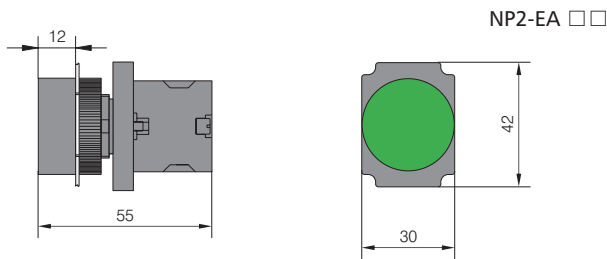

Dimensions (mm)

NP2-EA □□	Model	Color	Switch	
			↙	↘
	NP2-EA13	○	2	—
	NP2-EA23	●	2	—
	NP2-EA33	●	2	—
	NP2-EA43	●	2	—
	NP2-EA53	●	2	—
	NP2-EA63	●	2	—
	NP2-EA14	○	—	2
	NP2-EA24	●	—	2
	NP2-EA34	●	—	2
	NP2-EA44	●	—	2
	NP2-EA54	●	—	2
	NP2-EA64	●	—	2
	NP2-EA15	○	1	1
	NP2-EA25	●	1	1
	NP2-EA35	●	1	1
	NP2-EA45	●	1	1
	NP2-EA55	●	1	1
	NP2-EA65	●	1	1