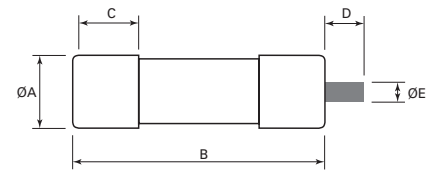

\*\*Not recommended for use with indicator version, use striker version to actuate optional, external microswitch

**22x58mm, Class gG, 400, 500 and 690 Vac, 2 to 125 A**

Catalog no.					
Standard	W/ striker	Vac	Amps	IR (kA)	Holder/block
C22G2	—		2		
C22G4	C22G4S		4		
C22G6	C22G6S		6		
C22G8	C22G8S		8		
C22G10	C22G10S		10		
C22G12	C22G12S		12		
C22G16	C22G16S	690	16	80	
C22G20	C22G20S		20		
C22G25	C22G25S		25		
C22G32	C22G32S		32		
C22G40	C22G40S		40		
C22G50	C22G50S		50		
C22G63	C22G63S		63		
C22G80	C22G80S		80		
C22G100	C22G100S	500	100	120	
C22G125	C22G125S	400	125		

CH22 DIN-Rail\*,  
JM70100 block

\* Use striker version to actuate optional, external microswitch.

**Dimensions — mm**

Catalog symbol	Ø A	B	C	Indicator/striker	
				D	Ø E
C10G	10	38	10	—	—
C14G	14.3	51	13	8	4
C22G	22	58	16	8	4