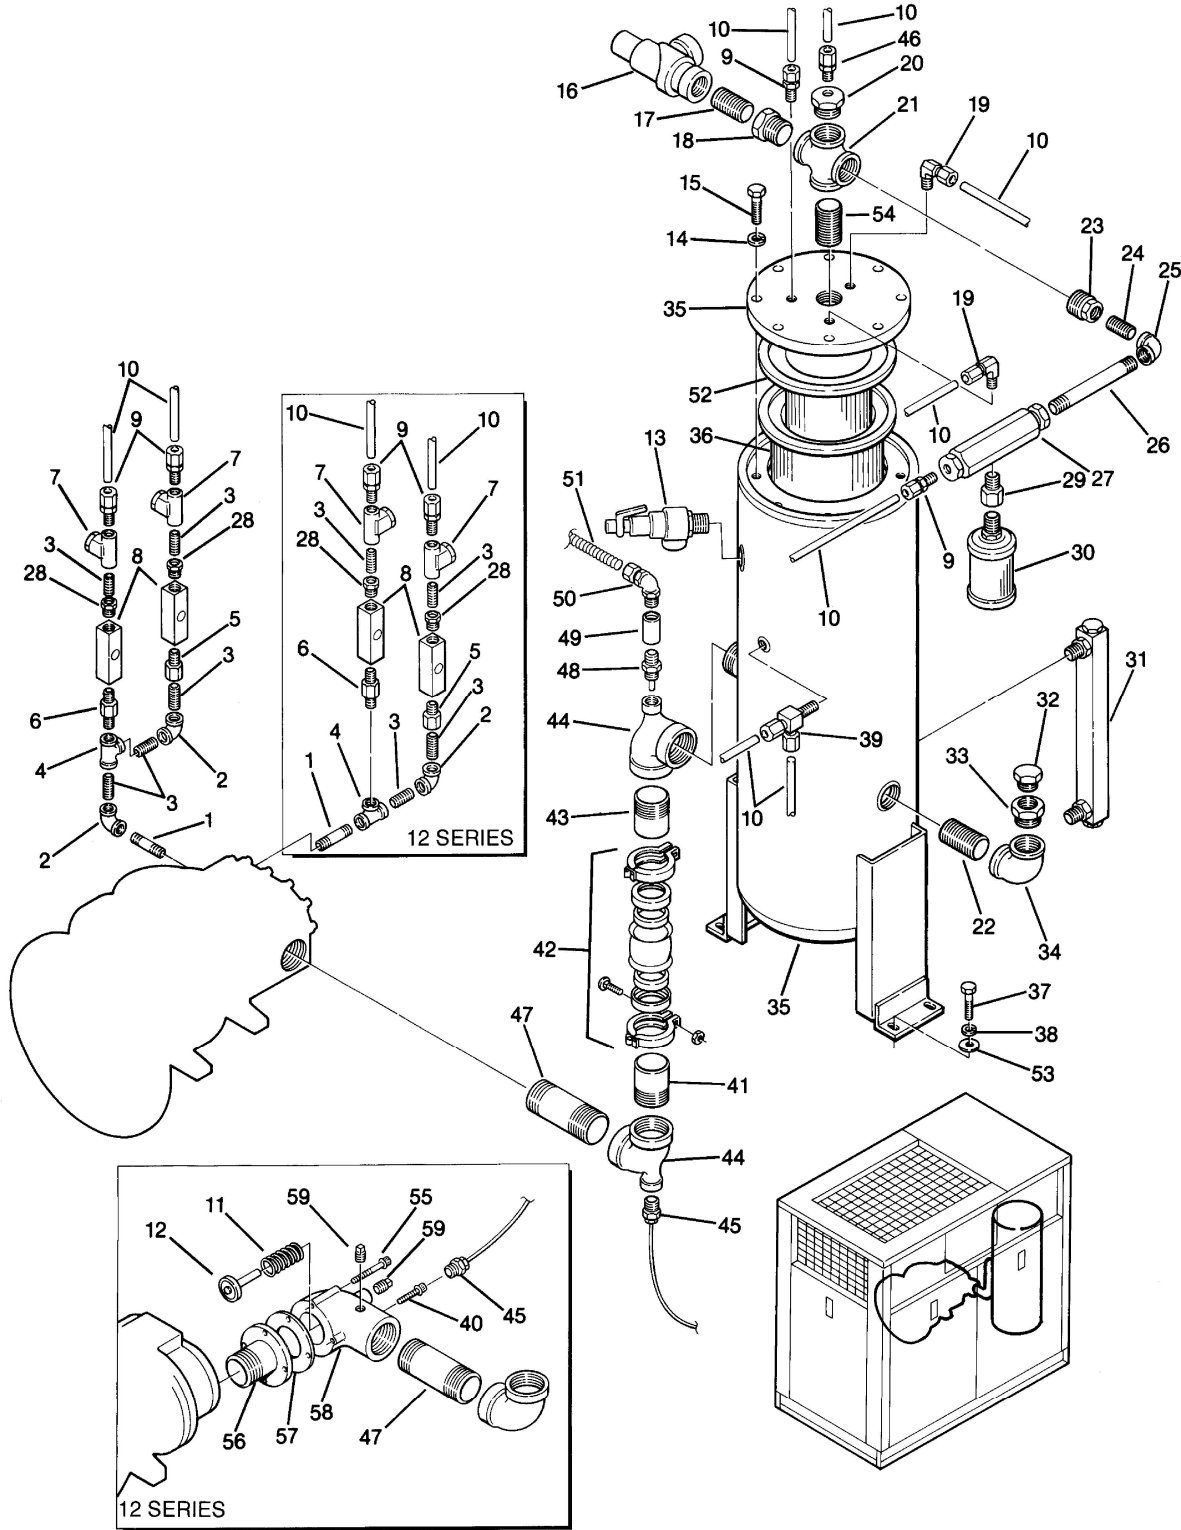

Section 7  
**ILLUSTRATIONS AND PARTS LIST**

**7.13 COMPRESSOR DISCHARGE SYSTEM (LS-12 AND LS-16 SERIES)**

# ILLUSTRATIONS AND PARTS LIST

---

### 7.13 COMPRESSOR DISCHARGE SYSTEM (LS-12 AND LS-16 SERIES)

<i>key number</i>	<i>description</i>	<i>part number</i>	<i>quantity</i>
1	nipple, pipe 1/4" x 2" (12 Series)	823104-020	1
	nipple, pipe 1/4" x 1 1/2" (16 Series)	823104-015	1
2	elbow, pipe 90_ 1/4"	801515-010	2
3	nipple, pipe xs 1/4" x close	823204-000	5
4	tee, pipe galvanized 1/4"	804415-010	1
5	orifice, secondary 1/32"	040381	1
6	orifice, primary 3/32"	022033	1
7	strainer, v-type (I)	241771	2
8	glass, sight	046559	2
9	connector, tube 1/4" x 1/4"	810204-025	3
10	tube, 1/4"	841015-004	10.5 ft.
11	spring, discharge valve	233615	1
12	disc, discharge valve	013549	1
13	valve, relief 175 psig (12.1 bar)	248344	1
14	washer, springlock regular 5/8"	837510-156	8
15	capscrew, hex 5/8"-11 x 2" gr8	828210-200	8
16	valve, minimum pressure/check (12 Series) (II)	241581	1
	Svalve, minimum pressure/check (16 Series) (III)	250016-618	1
17	nipple, pipe xs 1 1/4" x close (12 Series)	822220-000	1
	nipple pipe xs 1 1/2" x close (16 Series)	822224-000	1
18	bushing, reducing hex 1 1/2" x 1 1/4" (12 Series only)	802106-050	1
19	elbow, tube-m 1/4" x 1/4"	810504-025	3
20	bushing, reducing hex 1 1/2" x 1/4"	802106-010	1
21	cross, pipe 1 1/2"	801315-060	1
22	nipple, pipe 1 1/2" x close	822224-000	1
23	bushing, reducing hex 1 1/2" x 1/2"	802106-020	1
24	nipple, pipe 1/2" x close	822208-000	1
25	elbow, pipe 90_ 1/2"	801515-020	2
26	nipple, pipe 1/2" x 7"	822108-070	1
27	valve, blowdown 1/2" npt (IV)	250030-276	1
28	bushing, reducing 1/2" x 1/4"	802102-010	2

(IV) For maintenance on blowdown valve no. 250030-276, order repair kit no. 02250045-132.

---

PLEASE NOTE: WHEN ORDERING PARTS, ALWAYS INDICATE SERIAL NUMBER OF COMPRESSOR.