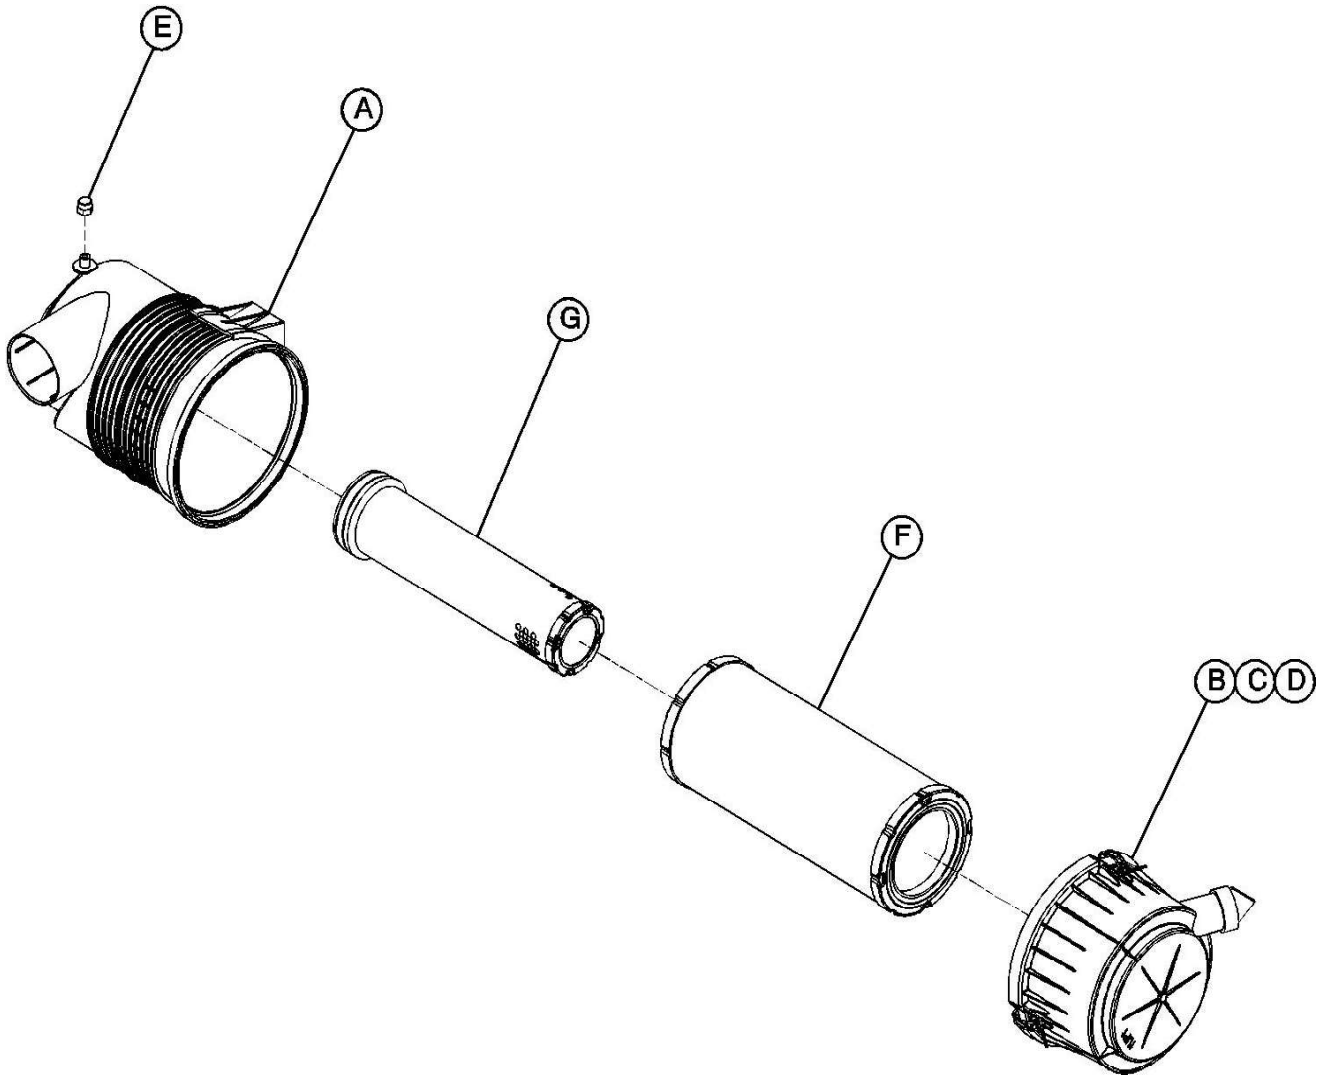

ENGINE AIR CLEANER ASM.

22442701_038_04/04_A

ITEM	COMM. NO.	DESCRIPTION	QTY	DIMENSIONS/NOTES
A	35393701	BODY, AIR CLEANER	1	
B	35393693	COVER, AIR CLEANER	1	
C	35393669	CLIP, RETAINING	3	
D	35393677	VALVE, DUST EJECTOR	1	
E	35393719	PLUG, CAP	1	
F	35393685	ELEMENT, PRIMARY	1	
G	35393651	ELEMENT, SAFETY	1	OPTIONAL