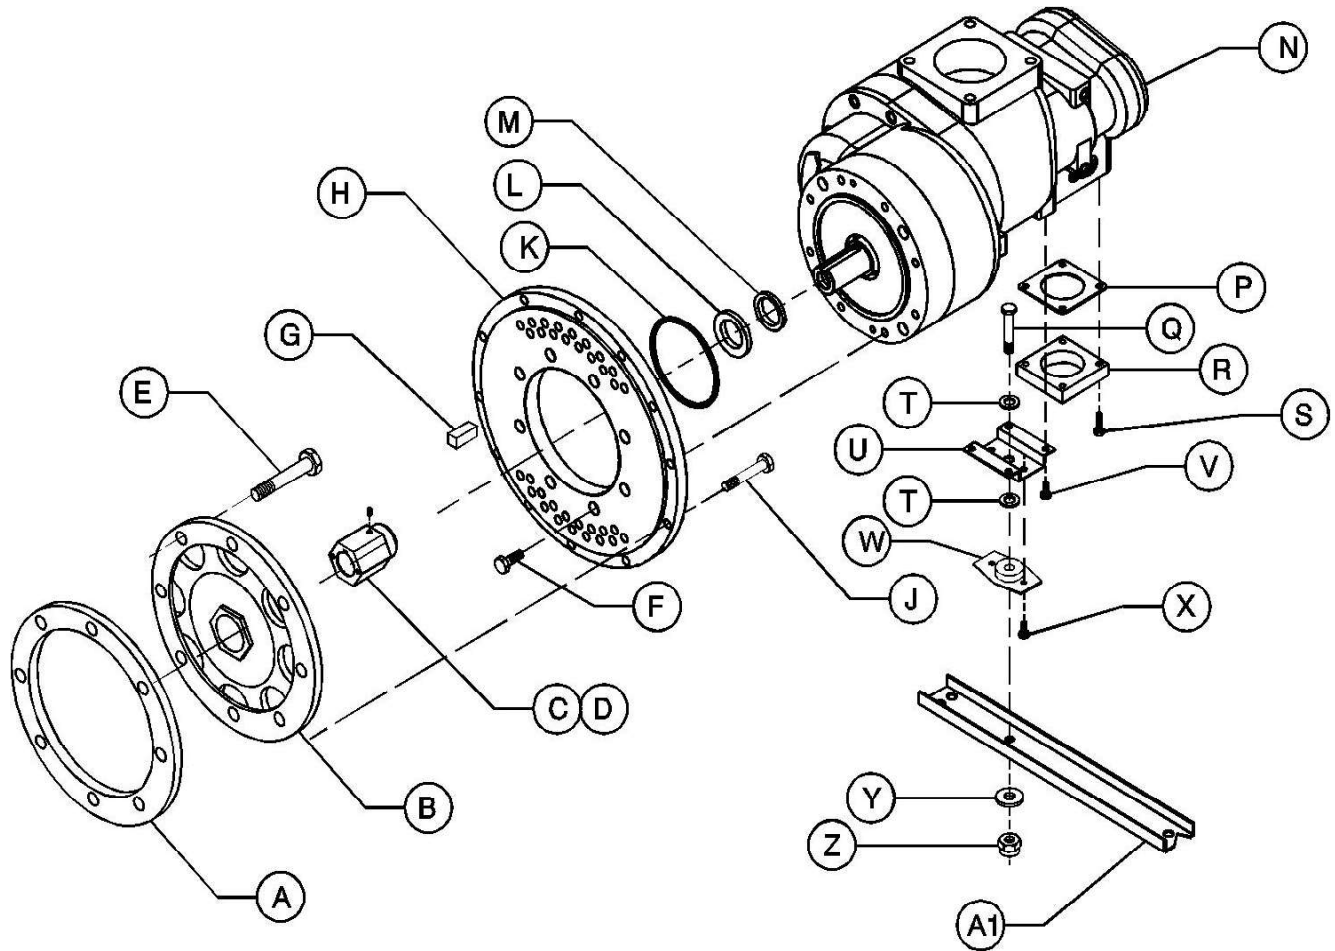

AIREND COMPLETE

22442701\_029\_04/04\_A

ITEM	COMM. NO.	DESCRIPTION	QTY	DIMENSIONS/NOTES
A	22317697	SPACER, DRIVE COUPLING	1	
B	22314348	COUPLING	1	
C	54755111	BUSHING, HEX	1	
D	95376943	SCREW, SOCKET SET 3/8-16 X .25	1	
E	36880995	SCREW, HEX FLANGE M10-1.50 X 30	8	
F	96708201	SCREW, SOCKET HEAD M10-1.50 X 80	8	
G	96721105	KEY, COUPLING 8 X 12 X 70	1	
H	54390950	ADAPTER, AIREND	1	
J	96704309	SCREW, HEX M10-1.50 X 35	12	
K	95044772	O-RING	1	
L	39317599	SEAL, DOUBLE ELEMENT	1	
M	39317581	SEAL, SINGLE ELEMENT	1	
N	54390943	AIREND, CF90	1	