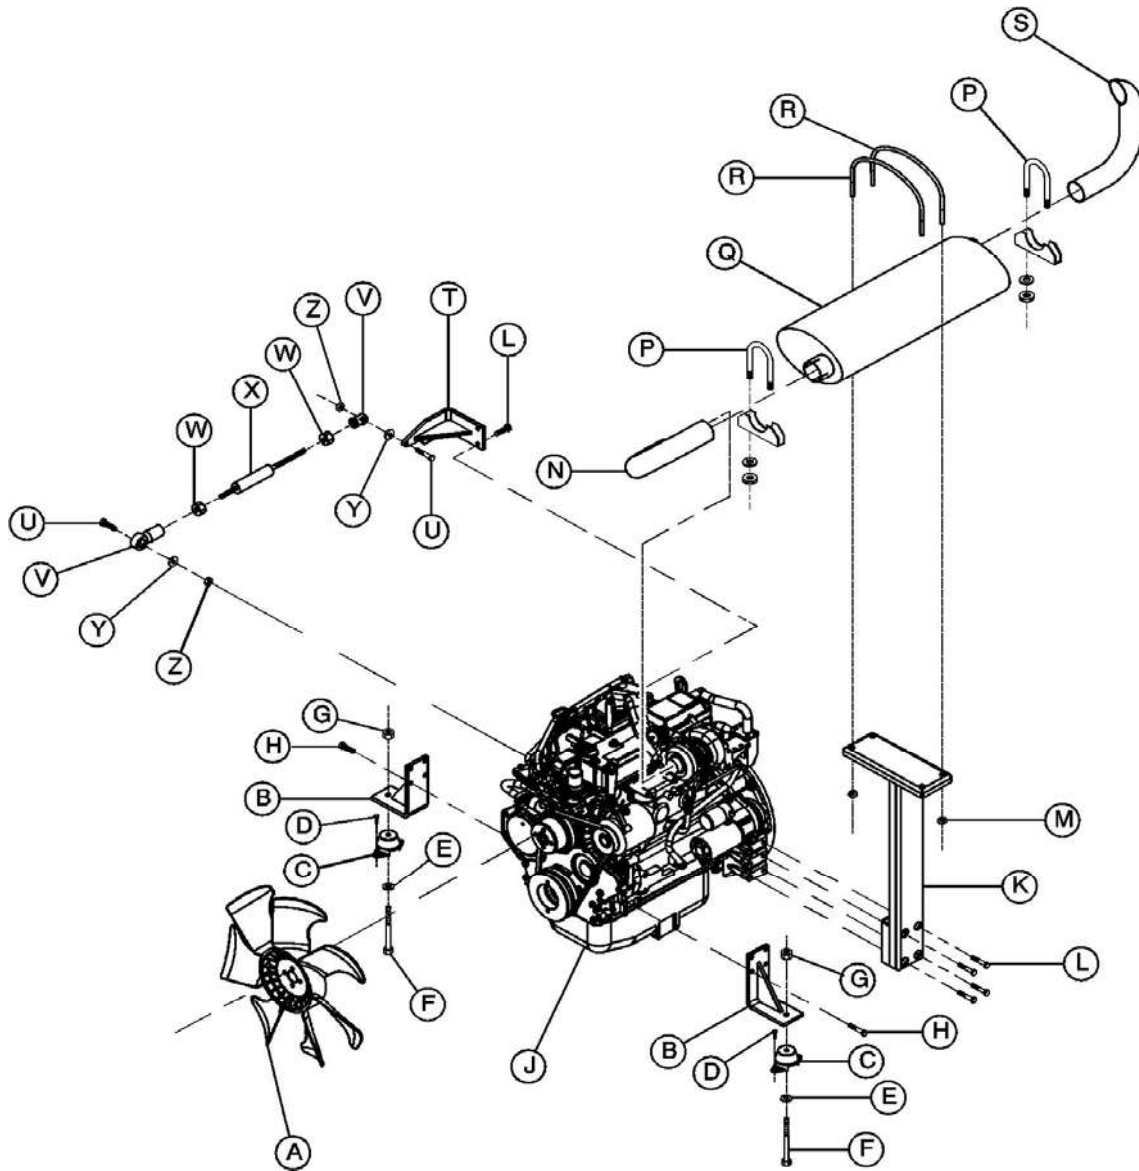

ENGINE and EXHAUST COMPLETE

22442701\_008\_04/04\_A

ITEM	COMM. NO.	DESCRIPTION	QTY	DIMENSIONS/NOTES
N	22224463	TUBE, EXHAUST	1	
P	35209048	CLAMP, SADDLE 2.50"	3	
Q	22224455	IMUFFLER, OVAL	1	
R	35851377	U-BOLT, 3/8-16	2	
S	36775690	PIPE, EXHAUST TAIL	1	
T	54389606	BRACKET, SPEED CONTROL	1	
U	96701461	SCREW, HEX M06-1.0 X 25	2	
V	35328467	BEARING, RODEND	2	
W	95935086	NUT, 5/16-24	2	
X	54466859	CYLINDER, AIR	1	
Y	95935029	WASHER, FLAT	2	
Z	36769032	NUT, HEX LOCK M06-1.0	2	