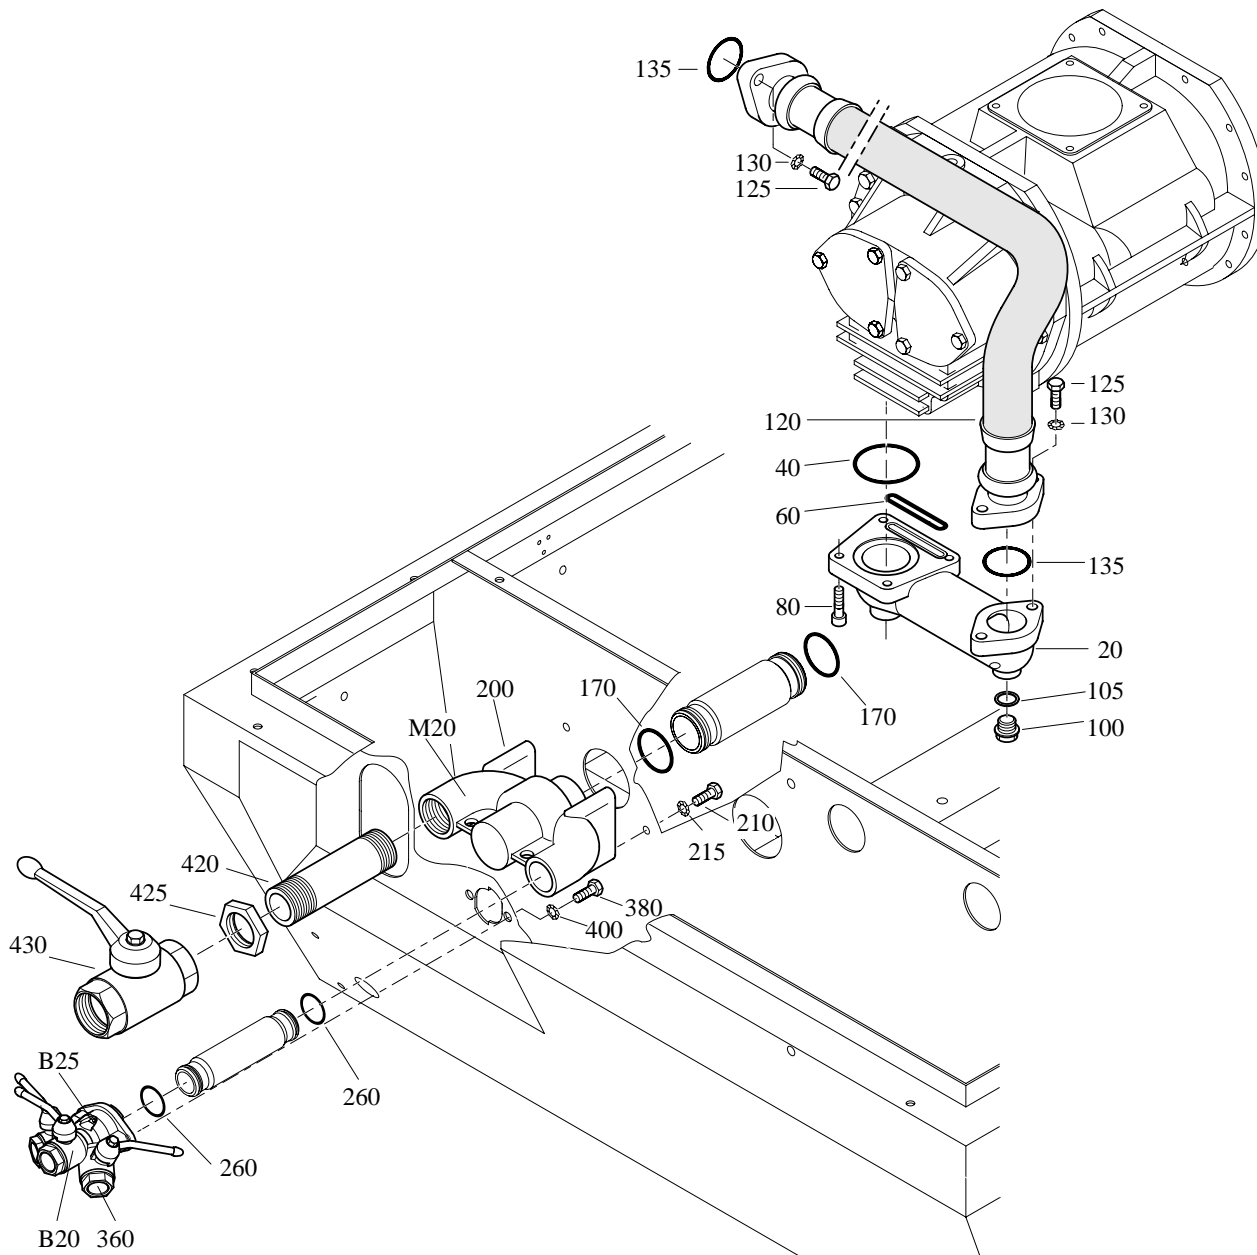

AIR OUTLET
LUCHTUITLAAT
SORTIE D'AIR
LUFTAUSLASS
SALIDA DE AIRE
LUFTUTLOPP

STANDARD

USCITA ARIA
LUFTUTLØP
LUFTUDLØB
ΕΞΟΔΟΣ ΑΕΡΑ
SAIDA DE AR
ILMANPOISTOAUUKKO

AIR OUTLET
LUCHTUITLAAT
SORTIE D'AIR
LUFTAUSLASS
SALIDA DE AIRE
LUFTUTLOPP

STANDARD

USCITA ARIAI
LUFTUTLØP
LUFTUDLØB
ΕΞΟΔΟΣ ΑΕΡΑ
SAIDA DE AR
ILMANPOISTOAUKKO

REF	PART NUMBER	DESIGNATION	QTY	REF	PART NUMBER	DESIGNATION	QTY
20	1604 0357 01	MANIFOLD	1				
40		O-RING Part of service kit, see page 374	1				
60		O-RING Part of service kit, see page 374	1				
80	0211 1964 15	HEX SOCK. SCREW	4				
100	0686 3716 01	HEXAGON PLUG	1				
105		FLAT GASKET Part of service kit, see page 374	1				
120	1604 0358 00	HOSE ASSEMBLY	1				
125	0211 1964 10	HEX SOCK. SCREW	4				
130	0333 3237 00	LOCK WASHER	4				
135		O-RING Part of service kit, see page 374	2				
170		O-RING Part of service kit, see page 374	2				
200	1604 0406 80	MINIMUM PRESSURE VALVE	1				
	•M201604 0406 00	HOUSING	1				
210	0147 1323 03	HEX. HEAD SCREW	4				
215	0333 3227 00	LOCK WASHER	4				
260		O-RING Part of service kit, see page 374	2				
360	1615 9474 81	BALL VALVE ASSY	1				
	•B20						
	•B25						
380	0147 1323 03	HEX. HEAD SCREW	2				
400	0333 3227 00	LOCK WASHER	2				
420	1604 0404 00	PIPE	1				
425	0623 2100 12	BACKNUT	1				
430	0852 0010 30	BALL VALVE	1