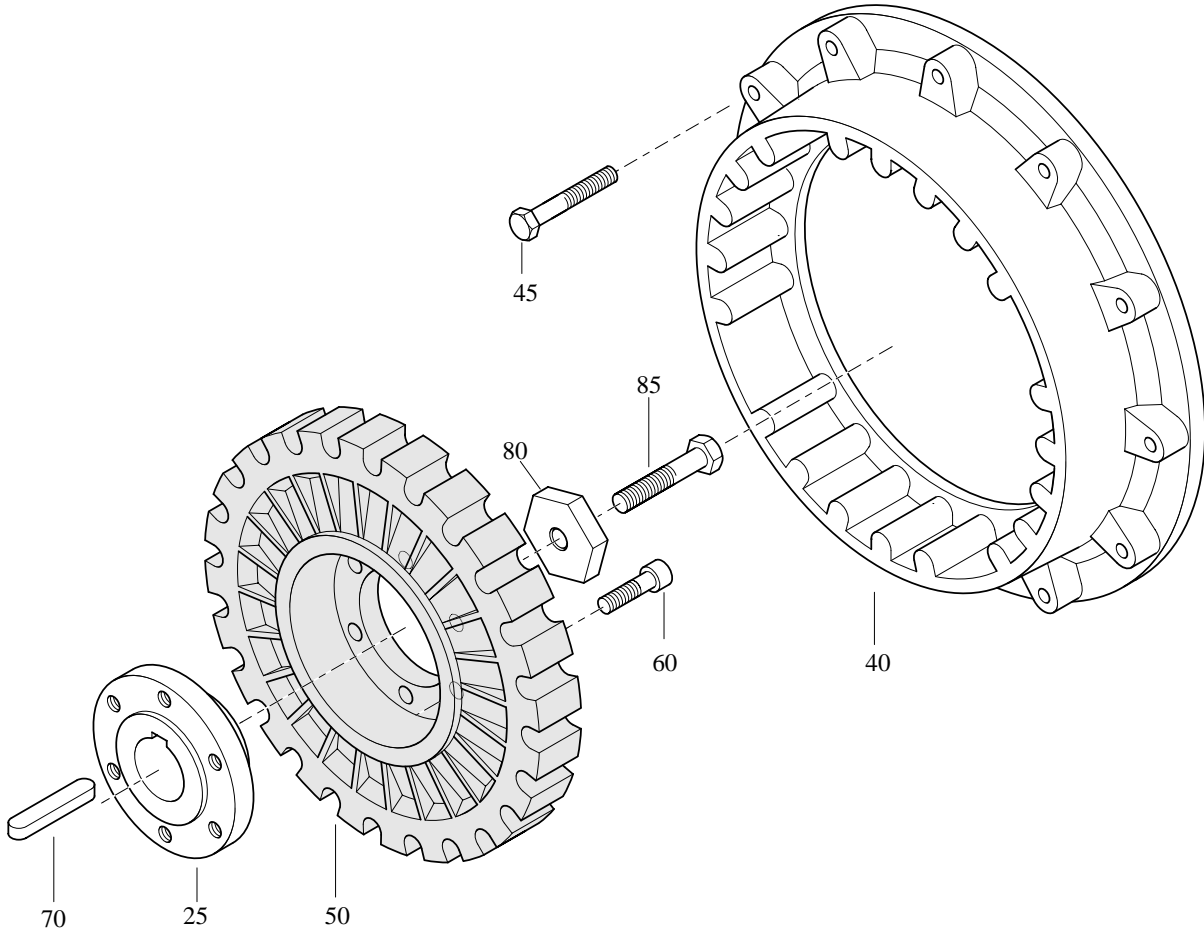

COUPLING
 KOPPELING
 ACCOUPLEMENT
 KUPPLUNG
 ACOPLO
 KOPPLING

STANDARD

GIUNTO
 KOBLING
 KOBLING
 ΣΥΝΔΕΣΜΟΣ
 ACOPLAMENTO
 KYTKIN

REF	PART NUMBER	DESIGNATION	QTY	REF	PART NUMBER	DESIGNATION	QTY
25	1604 0300 00	COUPLING HUB	1				
40	1604 0329 00	COUPLING RING	1				
45	0147 1329 03	HEX. HEAD SCREW	12				
50	1604 1408 00	COUPLING	1				
60	0211 1363 00	HEX SOCK. SCREW	6				
70	0337 7198 00	PARALLEL KEY	1				
80	1604 0287 00	WASHER	1				
85	0147 1408 15	HEX. HEAD SCREW	1				