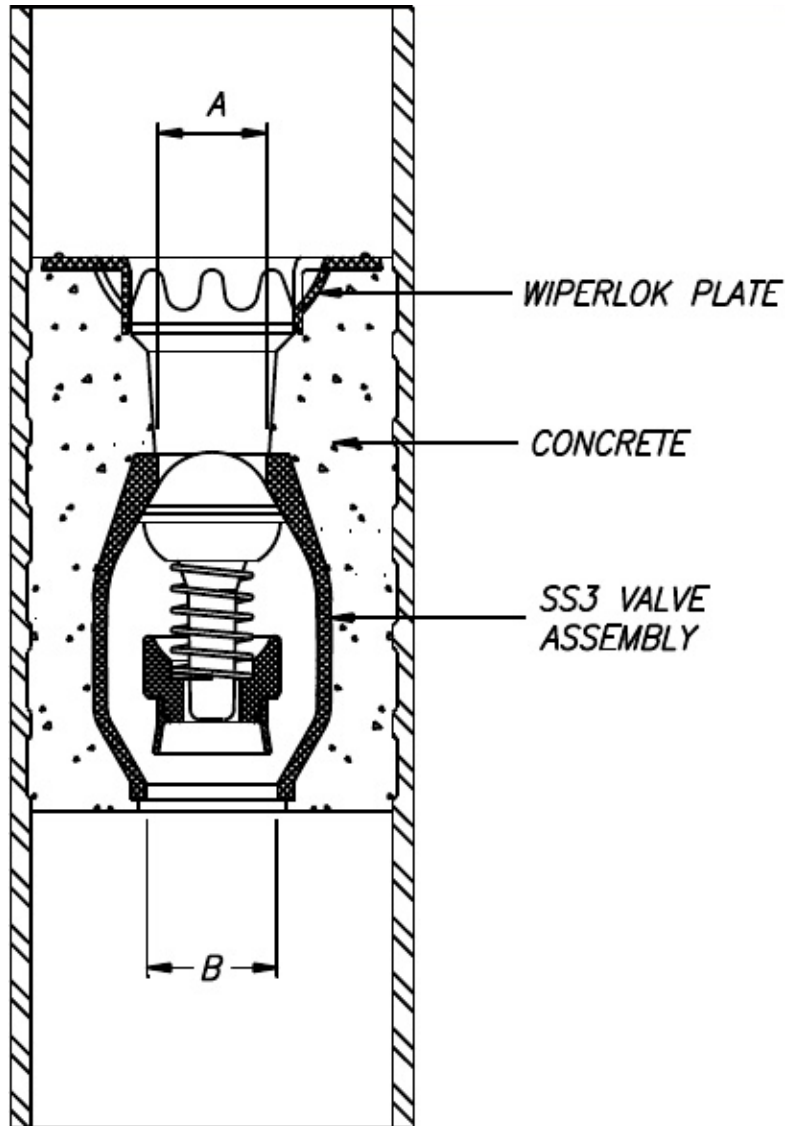

402NP FLOAT COLLAR SURE SEAL 3 WITH WIPERLOK PLATE

SPECIFICATIONS

SIZE	A	B
5-1/2" THRU 7-5/8"	2.00	2.50
8-5/8" THRU 20"	2.50	3.00