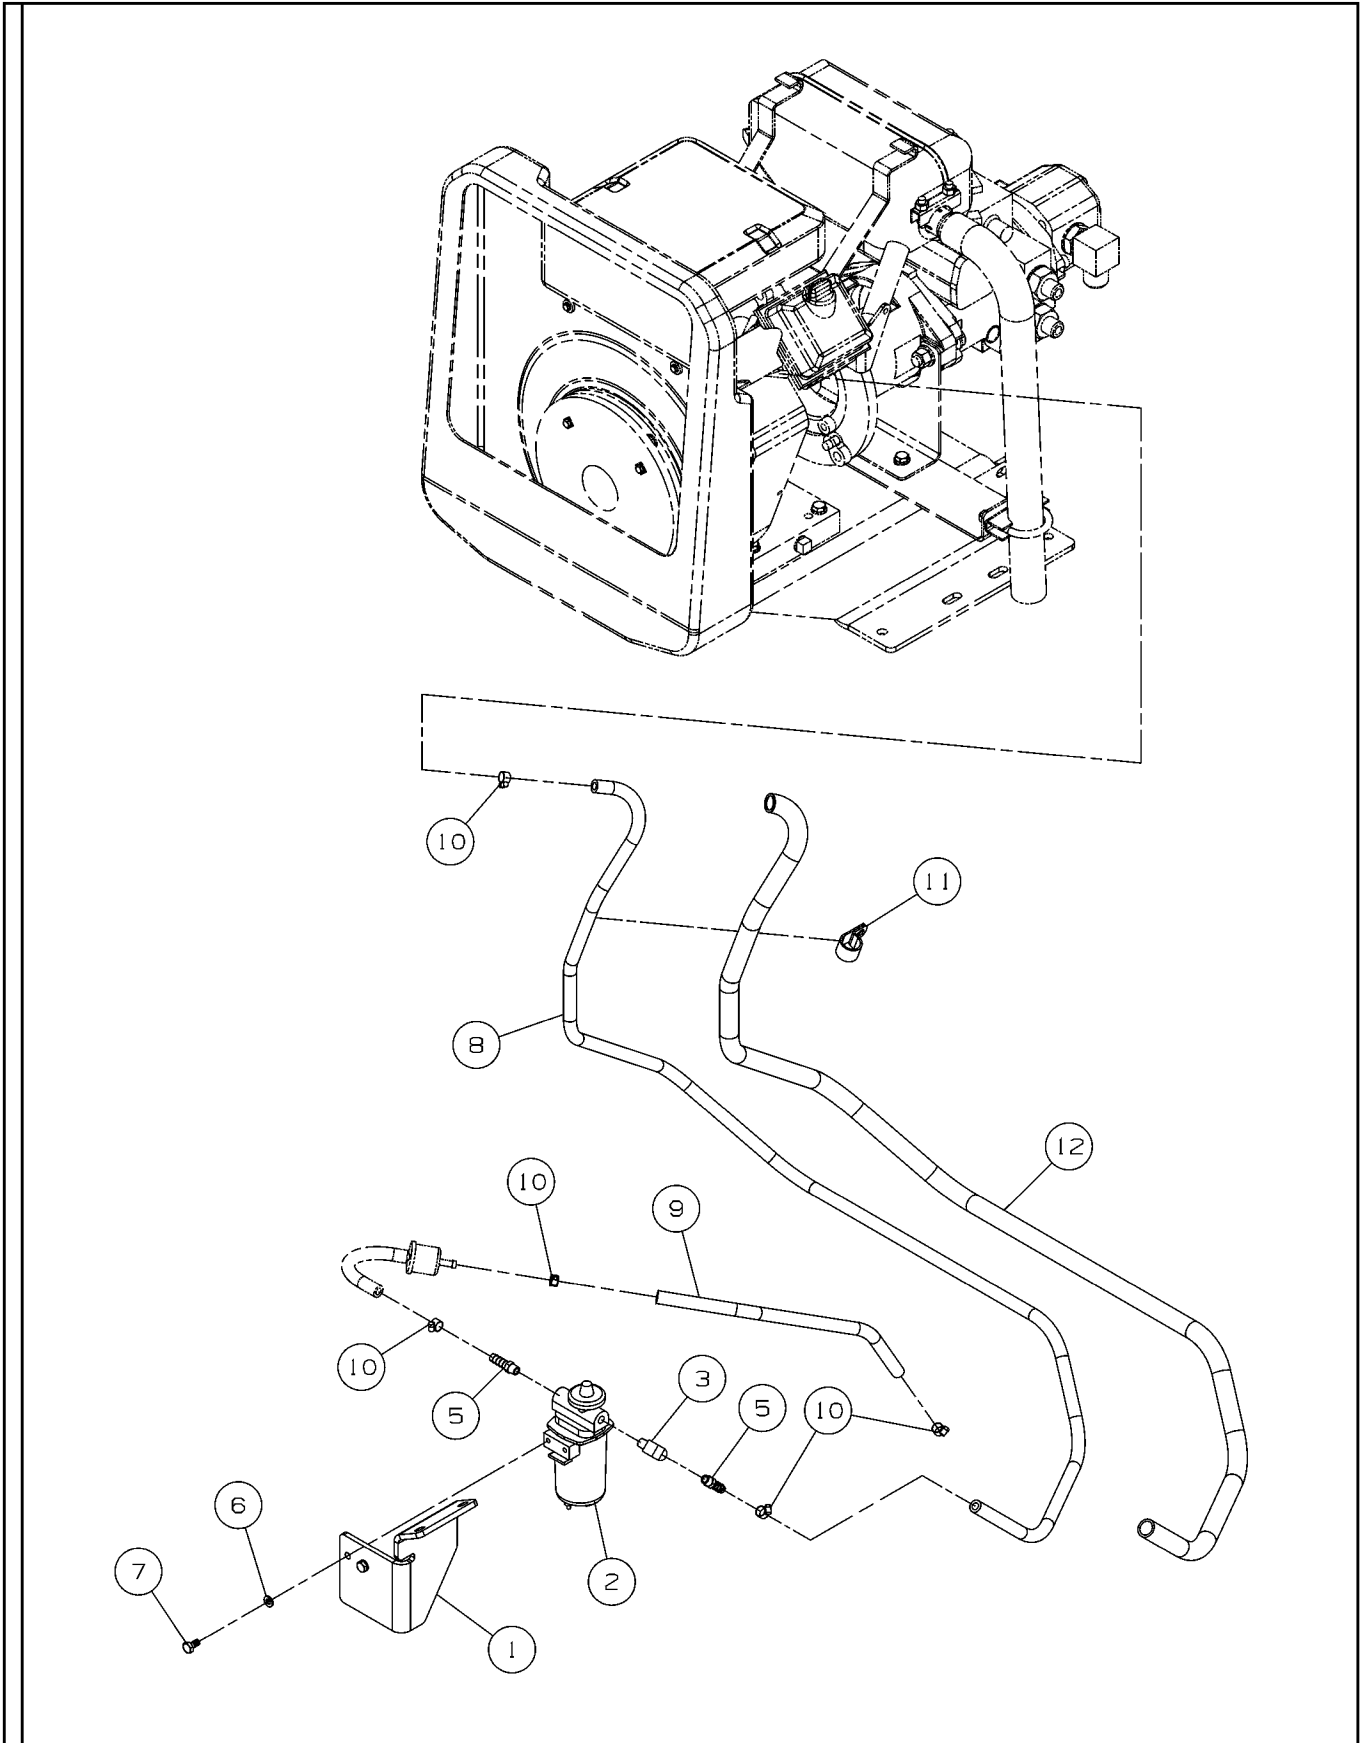

FUEL PUMP AND LINES INSTALLATION

FUEL PUMP AND LINES INSTALLATION

ITEM	COMM.NO.	DESCRIPTION	QTY	DIMENSIONS/NOTES
		<small>BOM 59267385</small>		
1	59266973	Fuel Pump Bracket	1	
2	54471636	Fuel Pump	1	
3	95365599	Elbow	1	
5	54441118	Barbed Fitting	2	
6	96741053	Flatwasher	2	M6
7	95919155	H.H.C.S.	2	1/4-20 x 0.50
8	59049114	Hose Assembly	1	63.0"
9	59242263	Hose Assembly	1	15.0"
10	50274299	Hose Clamp	6	
11	95396768	Clamp	1	
12	54522065	Protective Hose Cover	1	
13	59242206	Hose	1	5"