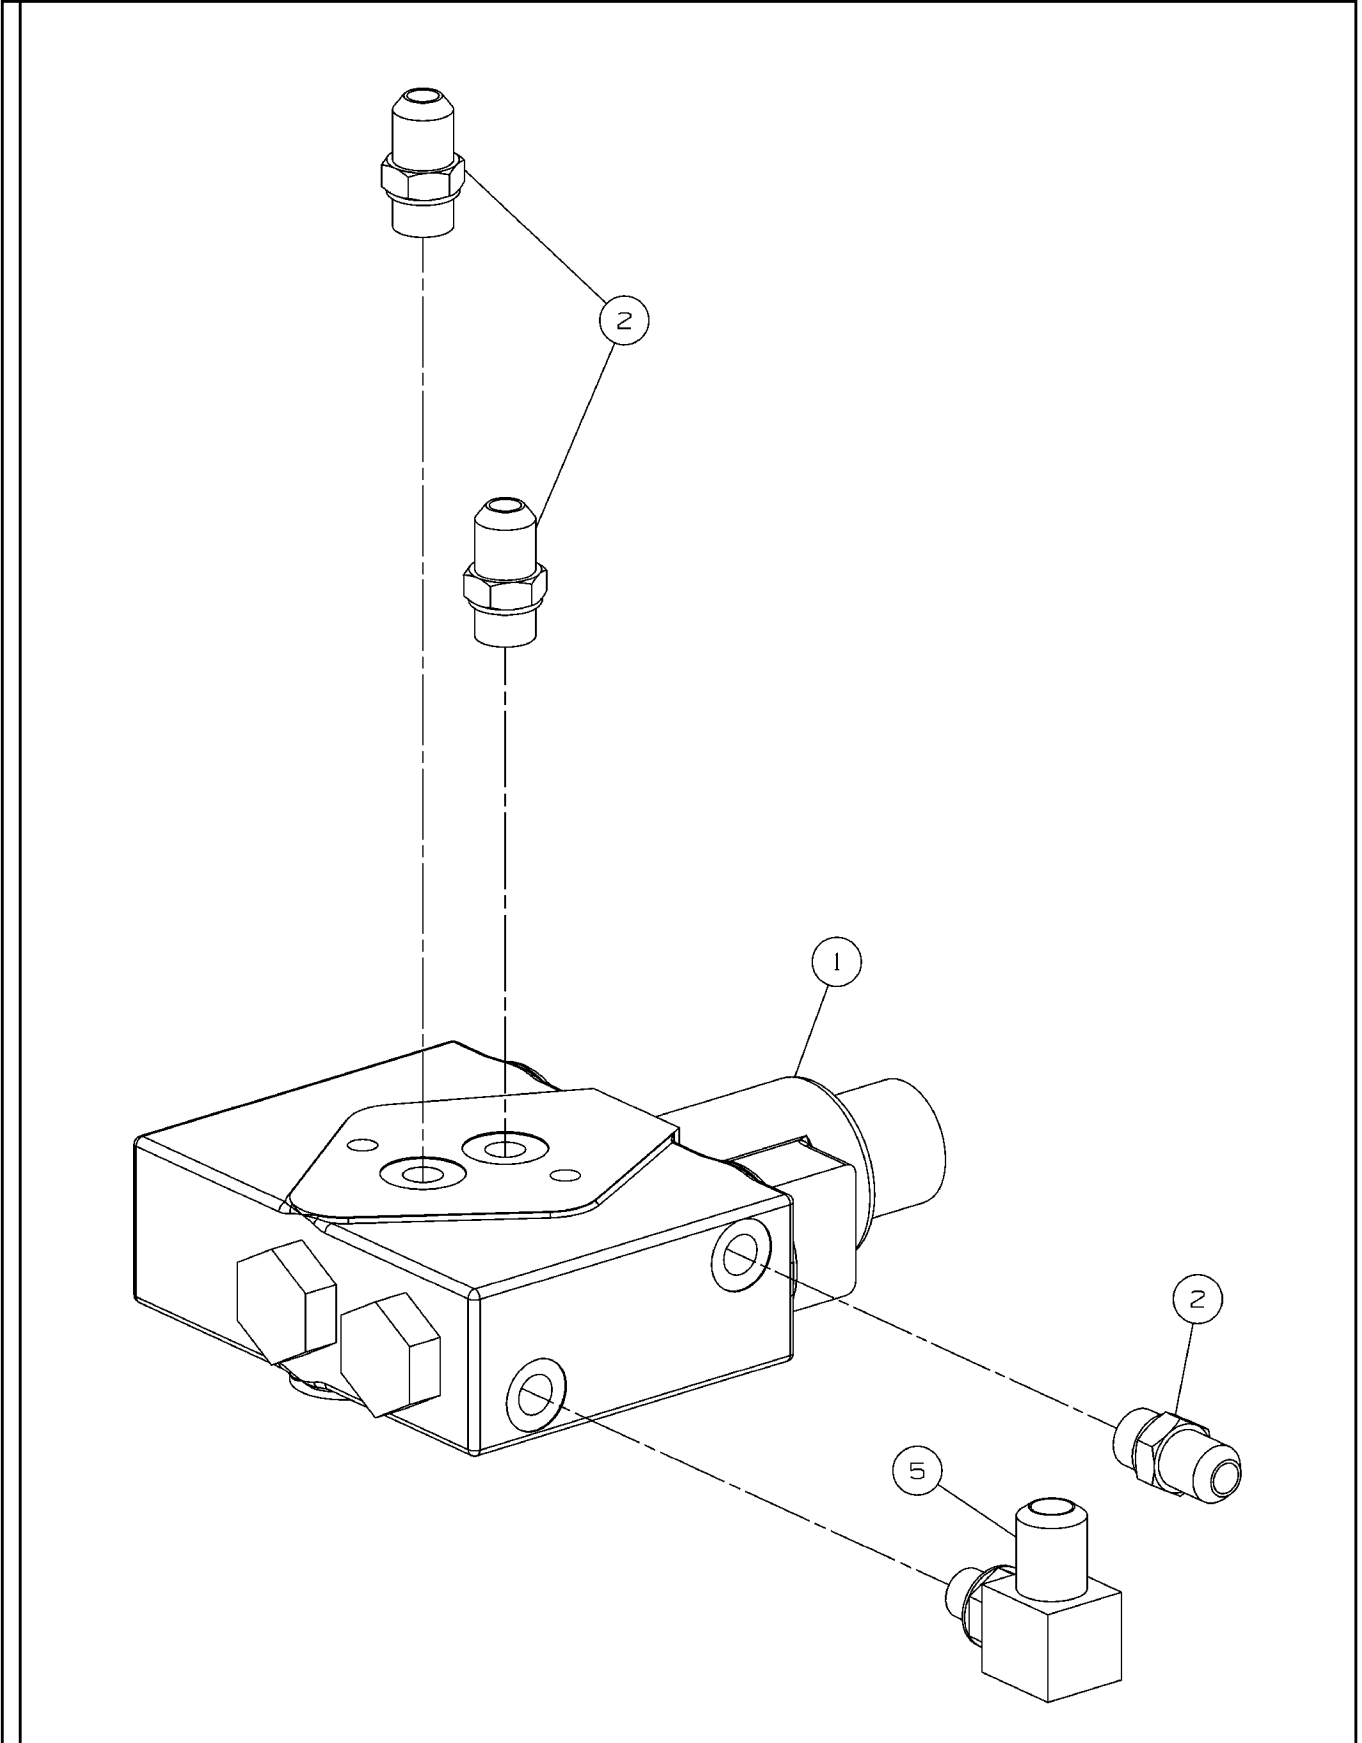

LOOP VALVE ASSEMBLY

LOOP VALVE ASSEMBLY

ITEM	COMM.NO.	DESCRIPTION	QTY	DIMENSIONS/NOTES
		<small>BOM 59214098</small>		
1	59225607	Brake Valve	1	See Breakdown - I.5
2	95365078	Adapter	3	
5	95480109	Adapter, 90°	1	