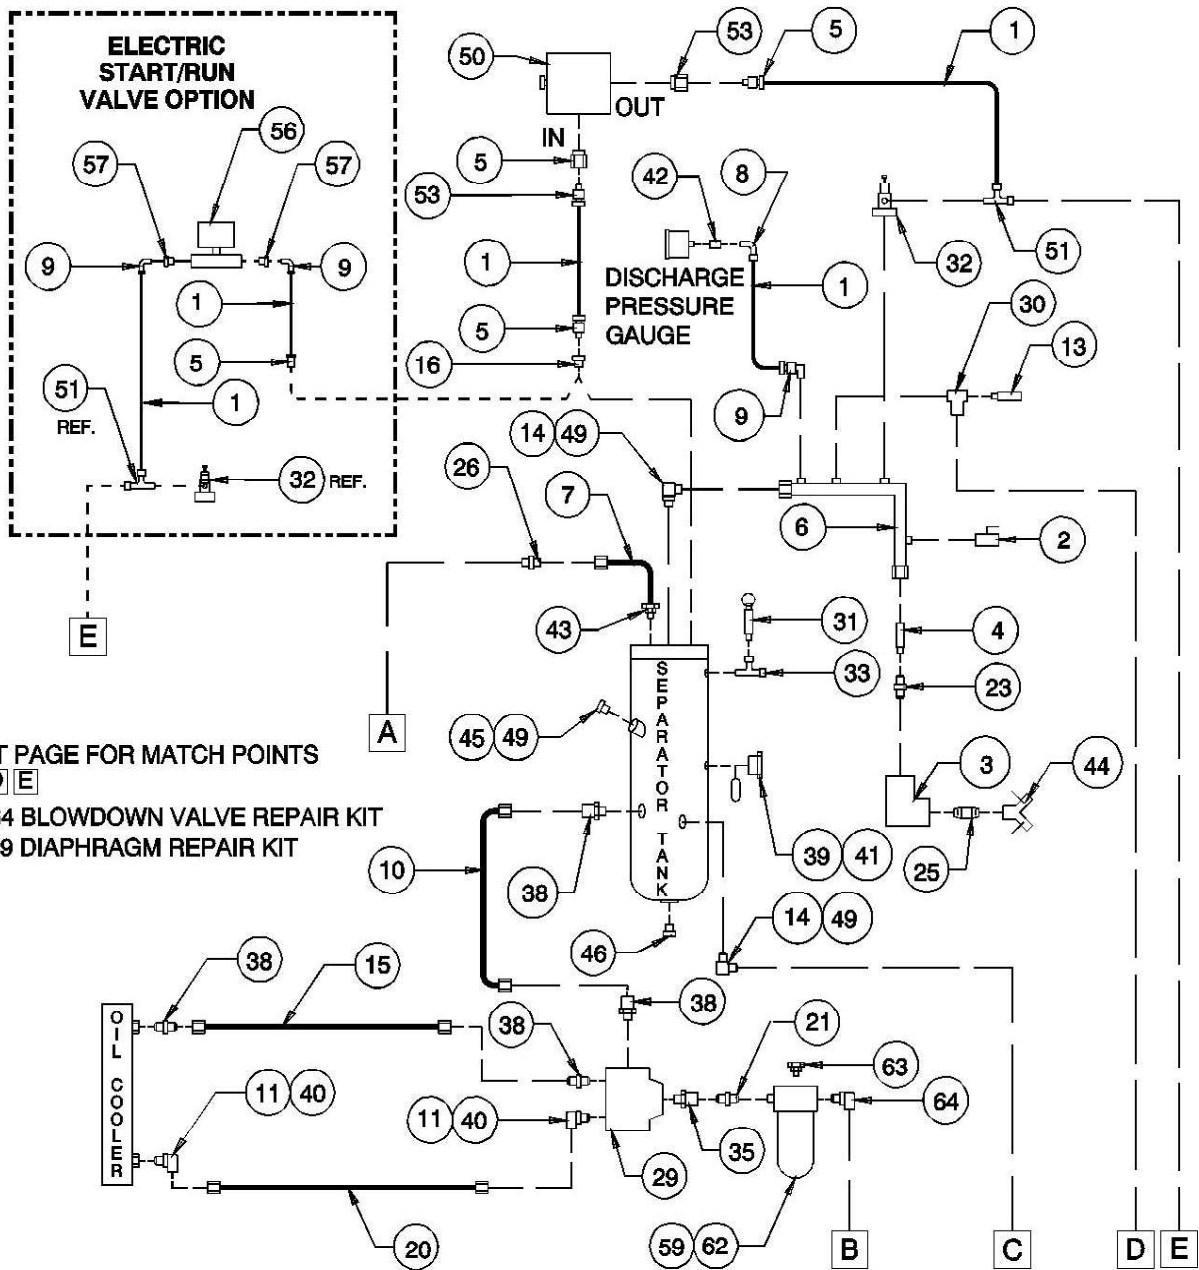

AIR & OIL PIPING

NOTES:

SEE NEXT PAGE FOR MATCH POINTS

A B C D E

* 35379064 BLOWDOWN VALVE REPAIR KIT

** 35387919 DIAPHRAGM REPAIR KIT

22442701_044_04/04_A

ITEM	COMM. NO.	DESCRIPTION	QTY	DIMENSIONS/NOTES
31	35325224	VALVE, SAFETY		
32	36854149	VALVE, PRESSURE REGULATOR		
33	95944708	TEE, STREET		
35	552A10S073P	ELBOW, 90° 1-1/16-12		
38	95955993	CONNECTOR, STRAIGHT		
39	36891083	INDICATOR, OIL LEVEL		
40	35291384	ELBOW, 90° 1-5/16-12 X -16 JIC		
41	36891489	POINTER ASM.		