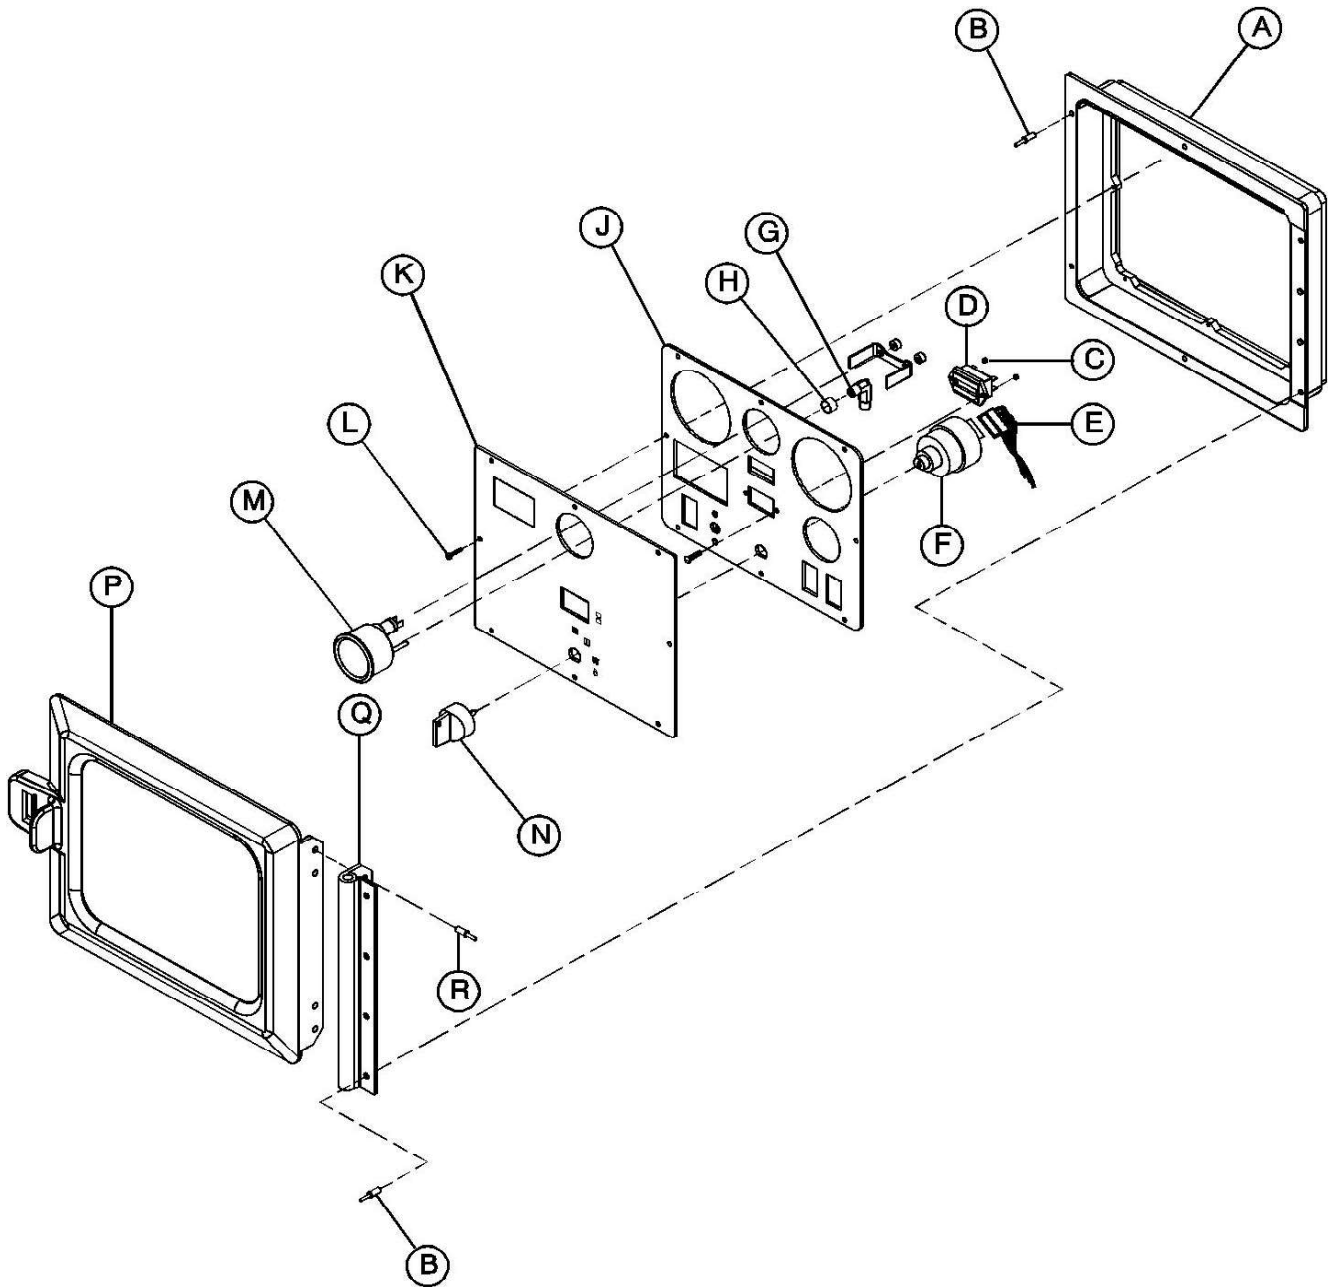

INSTRUMENT / CONTROL PANEL

22442701_041_04/04_A

ITEM	COMM. NO.	DESCRIPTION	QTY	DIMENSIONS/NOTES
A	54749601	FRAME, WW INSTRUMENT PANEL	1	
B	54721212	RIVET, 3/16" ALUMINUM	6	
C	22054159	NUT, PLASTIC #4-40	2	
D	54766704	METER, ELECTRONIC HOUR	1	
E	22199079	ADAPTER, SWITCH	1	
F	22127385	SWITCH, IGNITION	1	
G	35370386	ELBOW, 1/8 NPT X 3/8 TUBE	1	
H	95935599	COUPLING, STD 1/8 NPT X .75"	1	
J	22171680	PANEL, INSTRUMENT	1	