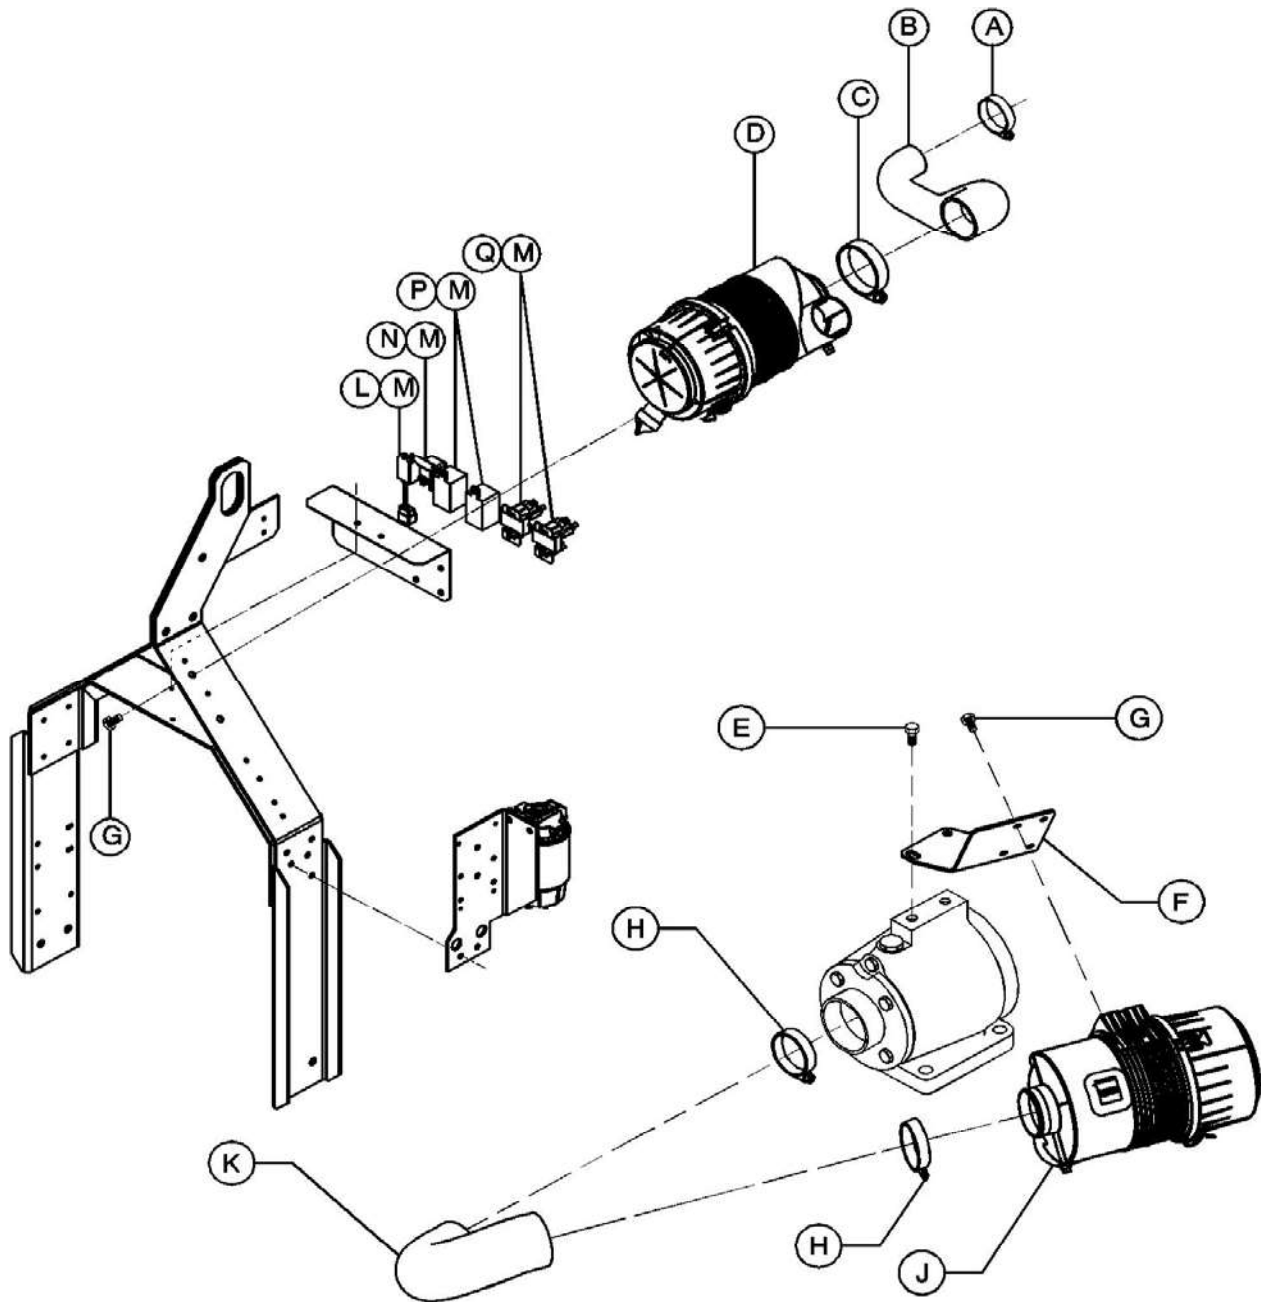

AIR INTAKE FILTERS, RELAYS & FUEL FILTER MOUNTING

22442701_037_04/04_A

ITEM	COMM. NO.	DESCRIPTION	QTY	DIMENSIONS/NOTES
J	54471826	CLEANER ASM., AIR	1	
K	54465950	HOSE, A/E INTAKE	1	
L	22245468	TIMER	1	
M	36797652	SCREW, TAPPING M06-1.0 X 12	10	
N	22245492	RELAY, FUEL SOLENOID	1	
P	36878361	RELAY, BYPASS	2	
Q	36856250	RELAY, AIR INTAKE HEATER	2	