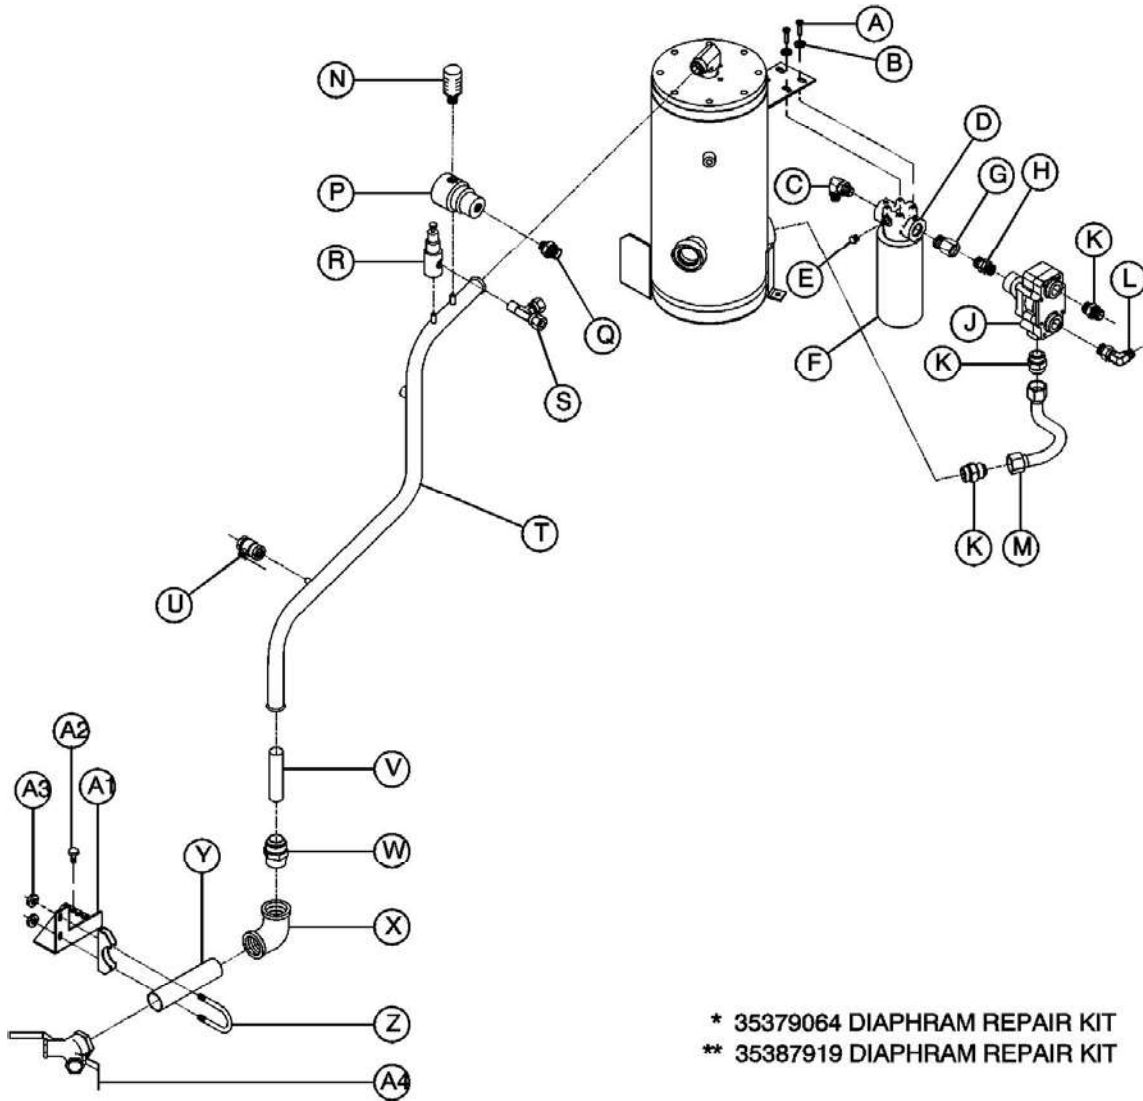

AIR SERVICE COMPLETE

22442701_034_04/04_A

ITEM	COMM. NO.	DESCRIPTION	QTY	DIMENSIONS/NOTES
A	96702279	SCREW, HEX M10-1.50 X 20	2	
B	95935037	WASHER, FLAT	2	
C	35294750	ELBOW, 1-1/16 -12 X -12JIC	1	
D	36897445	HEAD, OIL FILTER	1	
E	95938205	PLUG, HEX 9/16-18	1	
F	36897353	ELEMENT, OIL FILTER	1	
G	552A10S073P	REDUCER, 1-5/16 -12 TO 1-1/16 -12	1	
H	550A10S060P	FITTING, UNION	1	
J	36876787	VALVE, OIL TEMPERATURE BYPASS	1	
K	95955993	CONNECTOR, 1-5/16-12	3	
L	35291384	ELBOW, 90° 1-5/16 -12 SWIVEL NUT	1	
M	36923571	TUBE, -12	1	
N	36766756	ORIFICE, MUFFLER 0.140	1	
P	*35322379	VALVE, BLOWDOWN	1	