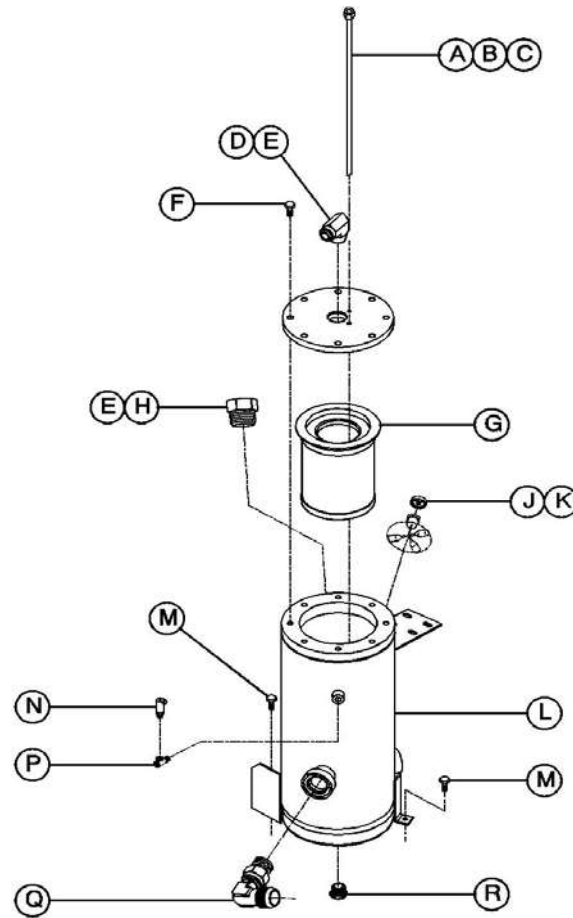

SEPARATOR TANK COMPLETE

* INCLUDED WITH GAUGE ASSEMBLY (36891083)
22442701_033_04/04_A

ITEM	COMM. NO.	DESCRIPTION	QTY	DIMENSIONS/NOTES
A	35329309	FITTING, TUBE LENZ	1	
B	36781227	TUBE, SCAVENGE	1	
C	36840437	VALVE, CHECK	1	
D	35279777	ELBOW, 90° 1-5/8 -12	1	
E	35279942	O-RING	1	
F	36877793	SCREW, HEX FLANGE HD M12	8	
G	92754688	ELEMENT, SEPARATOR	1	
H	35579630	PLUG, 1-5/8	1	
J	36891083	GAUGE ASM., OIL LEVEL	1	
K	*36891489	POINTER ASM.	1	
L	54466743	TANK, SEPARATOR	1	
M	35279025	SCREW, TAPPING M08-1.25 X 20	3	
N	35325224	VALVE, SAFETY	1	
P	95944708	TEE, STREET 1/2 NPT	1	
Q	95431292	ELBOW, 90° 1-7/8 -12	1	
R	95280541	PLUG, HEX 1-1/16-12	1	