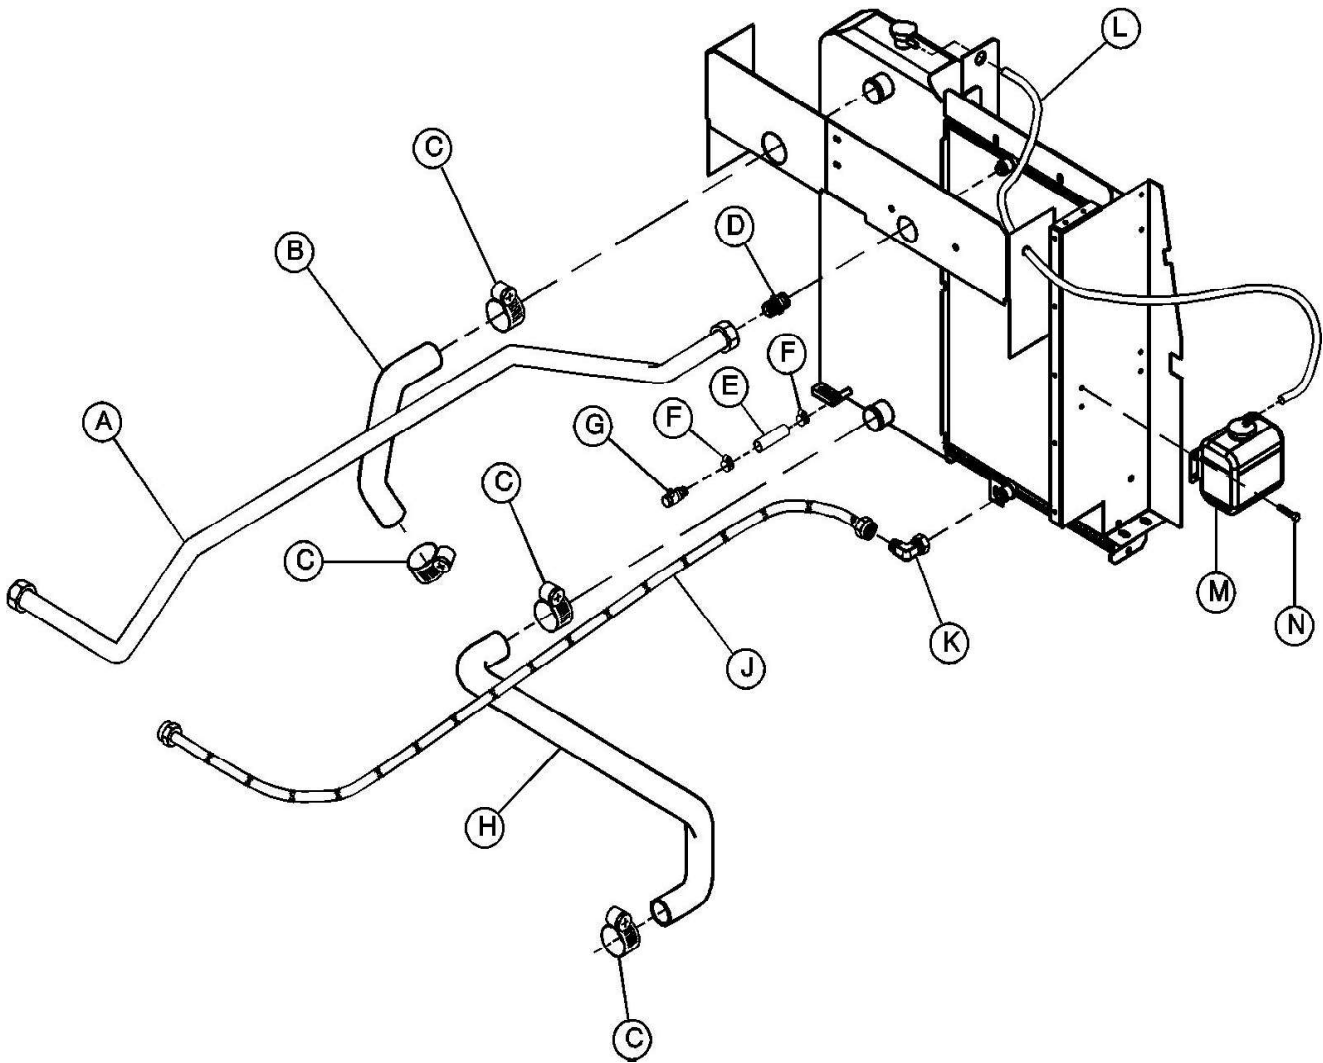

COOLERS COMPLETE

22442701_028_04/04_A

ITEM	COMM. NO.	DESCRIPTION	QTY	DIMENSIONS/NOTES
A	36923555	TUBE, OIL	1	
B	22230783	HOSE, TOP RADIATOR	1	
C	35221662	CLAMP, HOSE	4	
D	95955993	CONNECTOR, 1-5/16 SAE	1	
E	36892479	HOSE	17"	
F	30641278	COCK, 1/4 NPT DRAIN	1	
G	95220844	CLAMP, 9/16 HOSE	2	
H	22230775	HOSE, BOTTOM RADIATOR	1	
J	35132877	HOSE	1	
K	35292051	ELBOW, SWIVEL 1.31-12	1	
L	35360775	TUBING, 5/16"	58"	
M	36884948	BOTTLE, COOLANT RECOVERY	1	
N	36789652	SCREW, TAPPING M06-1.0 X 12	4	