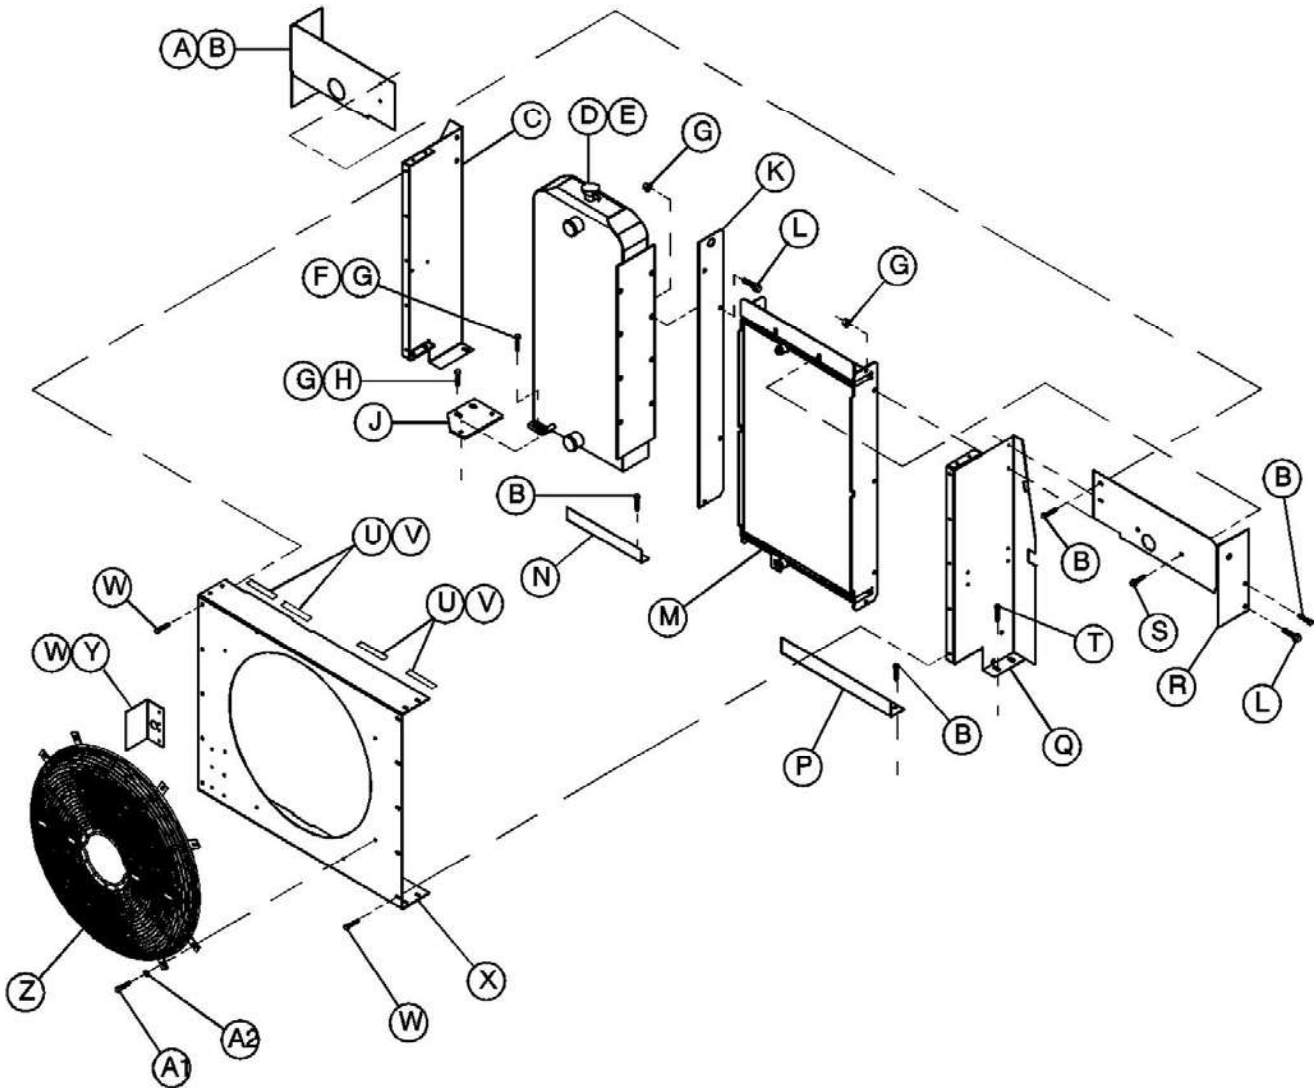

COOLERS COMPLETE

22442701_027_04/04_A

ITEM	COMM. NO.	DESCRIPTION	QTY	DIMENSIONS/NOTES
A	54371471	BAFFLE, COOLER TOP CRBSD	1	
B	36799652	SCREW, TAPPING M06-1.0 X 12	10	
C	54731683	BAFFLE, COOLER CRBSD	1	
D	36889772	RADIATOR	1	
E	36769560	CAP, RADIATOR	1	
F	35271170	SCREW, HEX M08-1.25 X 40	1	
G	36881886	NUT, HEX FLANGE M08-1.25	9	
H	96702659	SCREW, HEX M08-1.25 X 25	1	
J	54368360	BRACKET, COOLER MOUNTING	1	