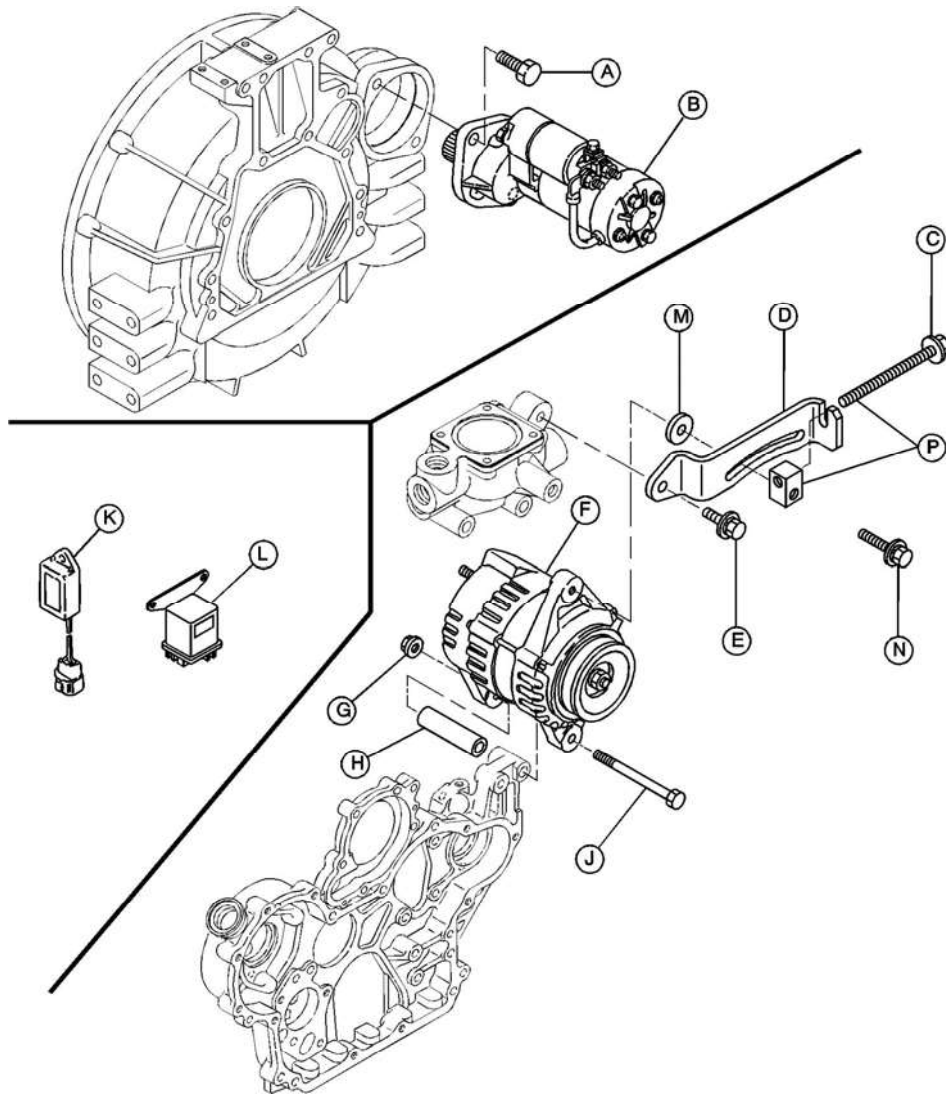

## ELECTRICAL COMPONENTS

22442701\_025\_04/04\_A

ITEM	COMM. NO.	DESCRIPTION	QTY	DIMENSIONS/NOTES
A	15894793	BOLT, M12-1.75 X 30 PLATED	2	
B	22255566	STARTING MOTOR	1	
C	16539678	BOLT, M08-1.25 X 100	1	
D	16539504	STRAP, GENERATOR ADJUSTMENT	1	
E	15894843	BOLT, M08-1.25 X 25	1	
F	22255574	ALTERNATOR	1	
G	15899206	NUT, HEX FLANGE M10-1.5	1	
H	15894827	SPACER	1	
J	15894819	BOLT, M10-1.5 X 120 PLATED	1	
K	22245468	TIMER	1	
L	22245492	RELAY, FUEL SOLENOID	1	
M	16538993	SPACER, GENERATOR STRAP	1	
N	16539652	BOLT, M08-1.25 X 45 PLATED	1	
P	16538969	BLOCK ASM., GENERATOR ADJUSTING	1	