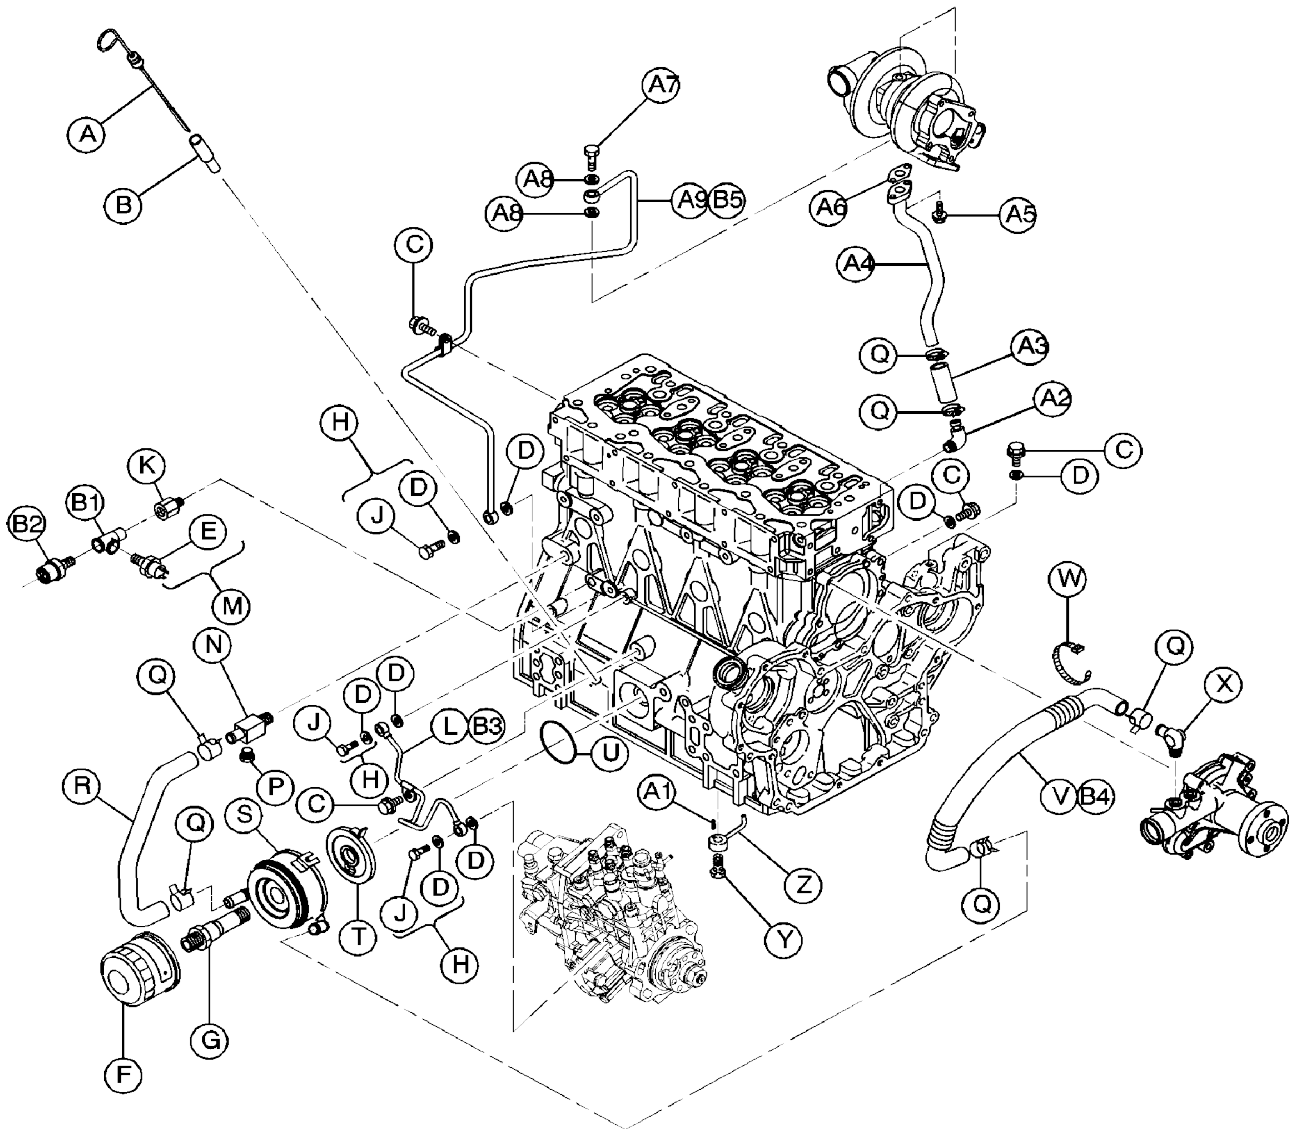

OIL FILTER and OIL LINES

22442701_024_11/05_B

ITEM	COMM. NO.	DESCRIPTION	QTY	DIMENSIONS/NOTES
P	15898836	PLUG, DRAIN	1	
Q	16539603	CLAMP, HOSE 25	6	
R	16539405	PIPE, COOLING WATER	1	
S	16539363	COOLER, OIL	1	
T	16539371	BRACKET, OIL COOLER	1	
U	16539637	O-RING 1A G 60	1	
V	16539066	PIPE ASM., OIL COOLER / WATER PUMP	1	
W	15894777	CLAMP, 140	1	
X	16539165	ELBOW, 3/8 NPT	1	
Y	16539389	BOLT, CHECK VALVE	4	
Z	16538910	NOZZLE, PISTON JET	4	
A1	15898885	SPRING, PIN 3 X 10	4	
A2	16539116	ELBOW, 3/8 NPT	1	