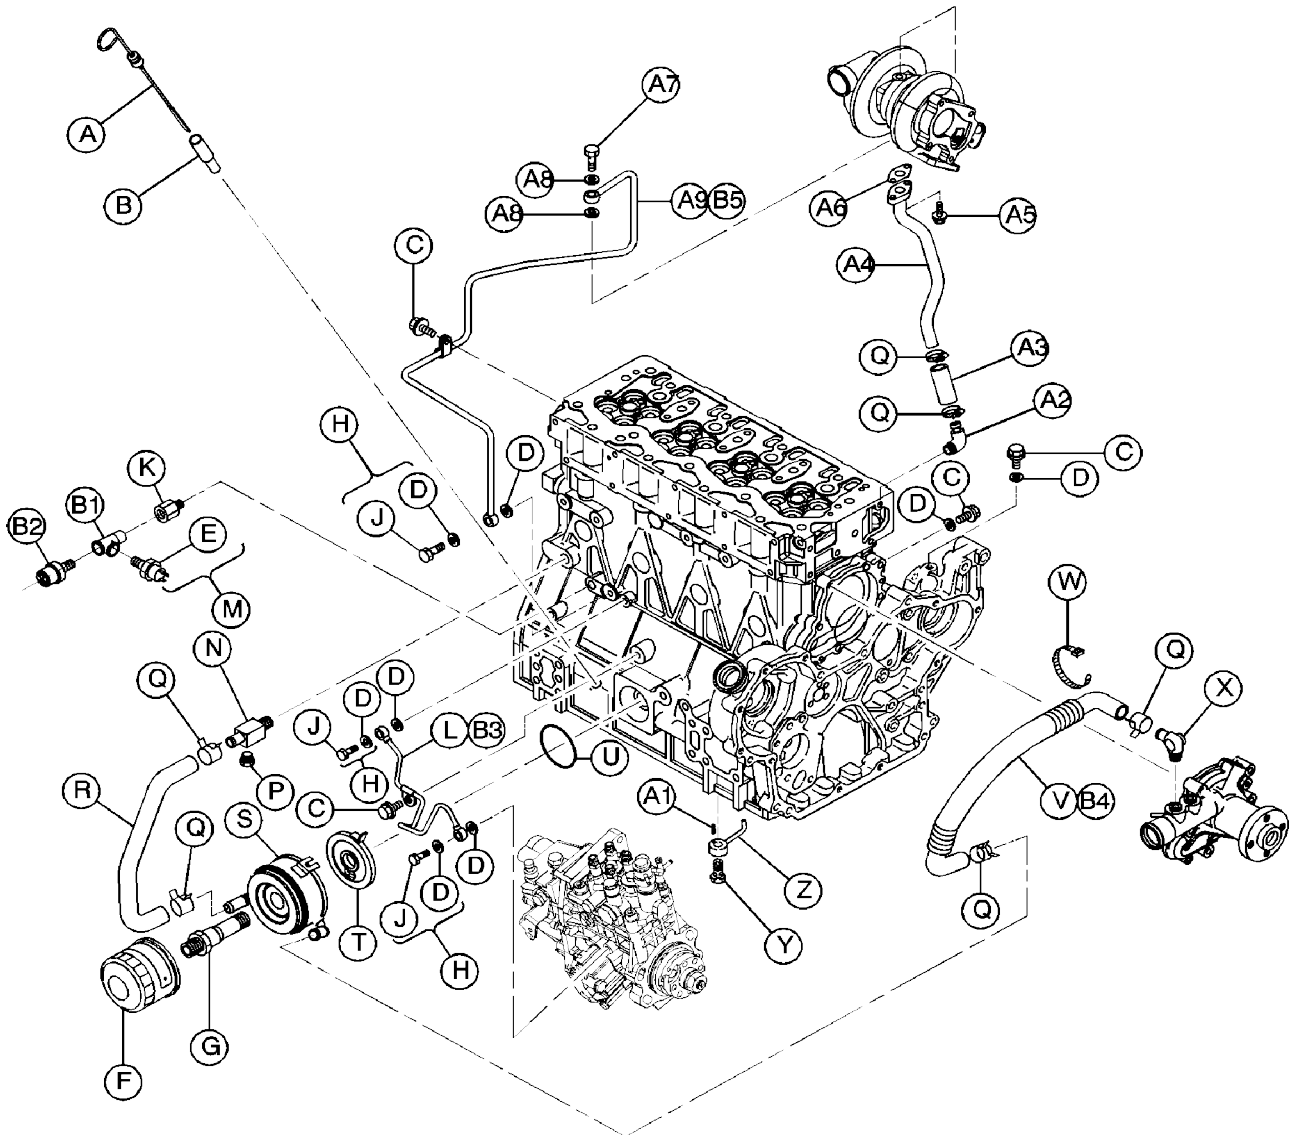

OIL FILTER and OIL LINES

22442701_024_11/05_B

ITEM	COMM. NO.	DESCRIPTION	QTY	DIMENSIONS/NOTES
A	15896541	DIPSTICK	1	
B	15898117	GUIDE, DIPSTICK	1	
C	15899040	BOLT, M08-1.25 X 12 PLATED	4	
D	15898851	SEAL, WASHER 8S	8	
E	54757935	SWITCH, OIL PRESSURE	1	
F	22226351	ELEMENT ASM., OIL FILTER	1	
G	16539082	NIPPLE, OIL FILTER / OIL COOLER	1	
H	15898356	BOLT ASM., JOINT	3	
J	15898935	JOINT, BOLT 3	3	
K	16538951	ADAPTER, OIL PRESSURE SWITCH	1	
L	15896566	TUBE ASM., INJECTION PUMP LUBE OIL	1	
M	16538985	SWITCH ASM., OIL PRESSURE	1	
N	16539132	ADAPTER, BLOCK / OIL COOLER INLET	1	