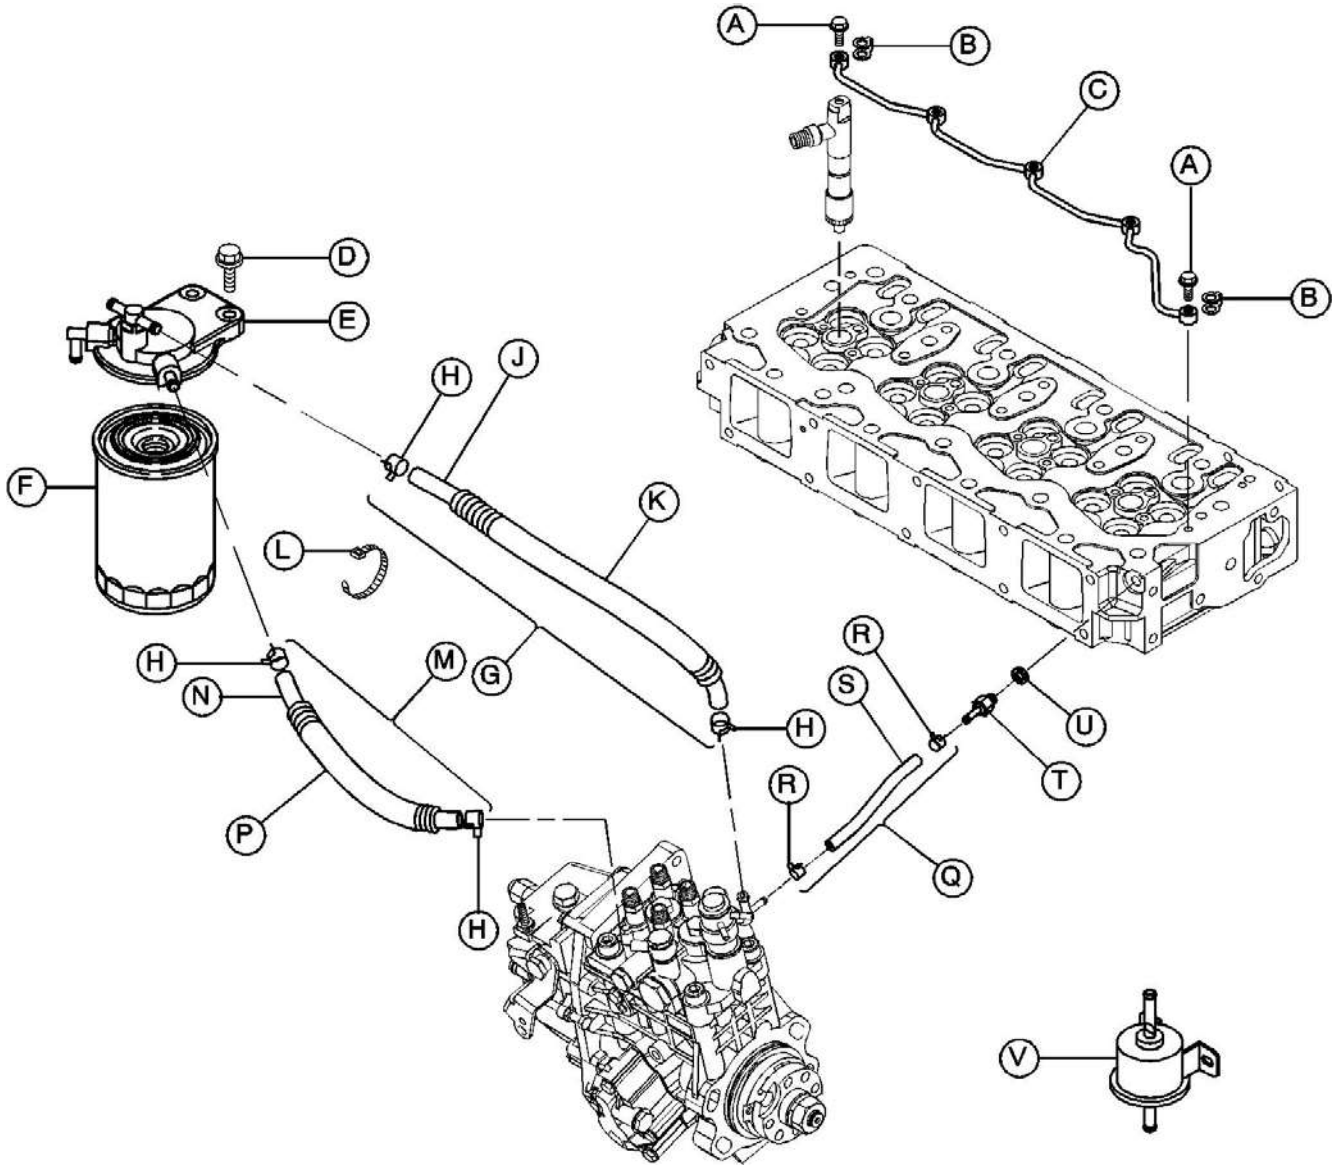

# FUEL FILTER

22442701\_023\_04/04\_A

ITEM	COMM. NO.	DESCRIPTION	QTY	DIMENSIONS/NOTES
L	15894777	CLAMP, 140	1	
M	15894702	PIPE ASM., FUEL	1	
N	15894728	PIPE, FUEL OIL	1	
P	15894710	TUBE	1	
Q	15898695	PIPE, FUEL RETURN	1	
R	15898265	CLAMP, 9	2	
S	15898687	PIPE, FUEL RETURN	1	
T	15894769	HOSE, JOINT 4	1	
U	15898851	SEAL, WASHER 8S	1	
V	22226385	PUMP ASM., FUEL FEED	1	