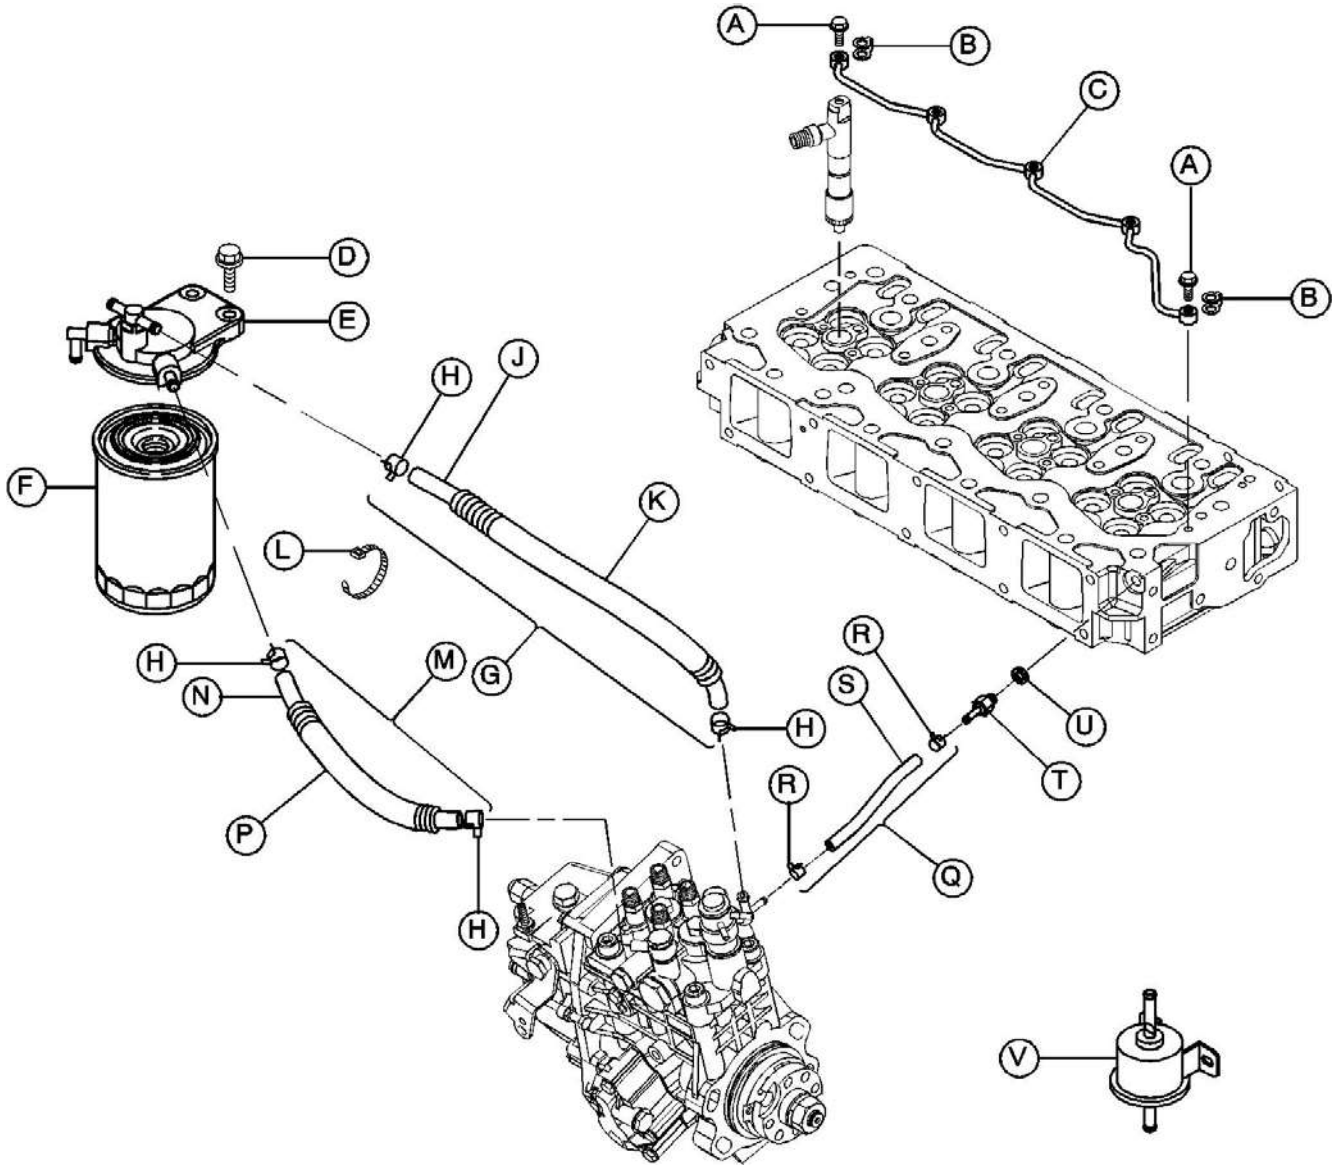

FUEL FILTER

22442701_023_04/04_A

ITEM	COMM. NO.	DESCRIPTION	QTY	DIMENSIONS/NOTES
A	15894744	JOINT, BOLT M6	5	
B	15894751	PACKING, FUEL RETURN	5	
C	15894736	PIPE ASM., FUEL RETURN	1	
D	15899099	BOLT, M08-1.25 X 30 PLATED	2	
E	15898349	HEAD, FUEL FILTER	1	
F	22226377	FILTER, FUEL	1	
G	15894678	PIPE ASM., FUEL	1	
H	15898273	CLAMP, 12	4	
J	15894694	PIPE, FUEL OIL	1	
K	15894686	PROTECTOR, FUEL PIPE	1	