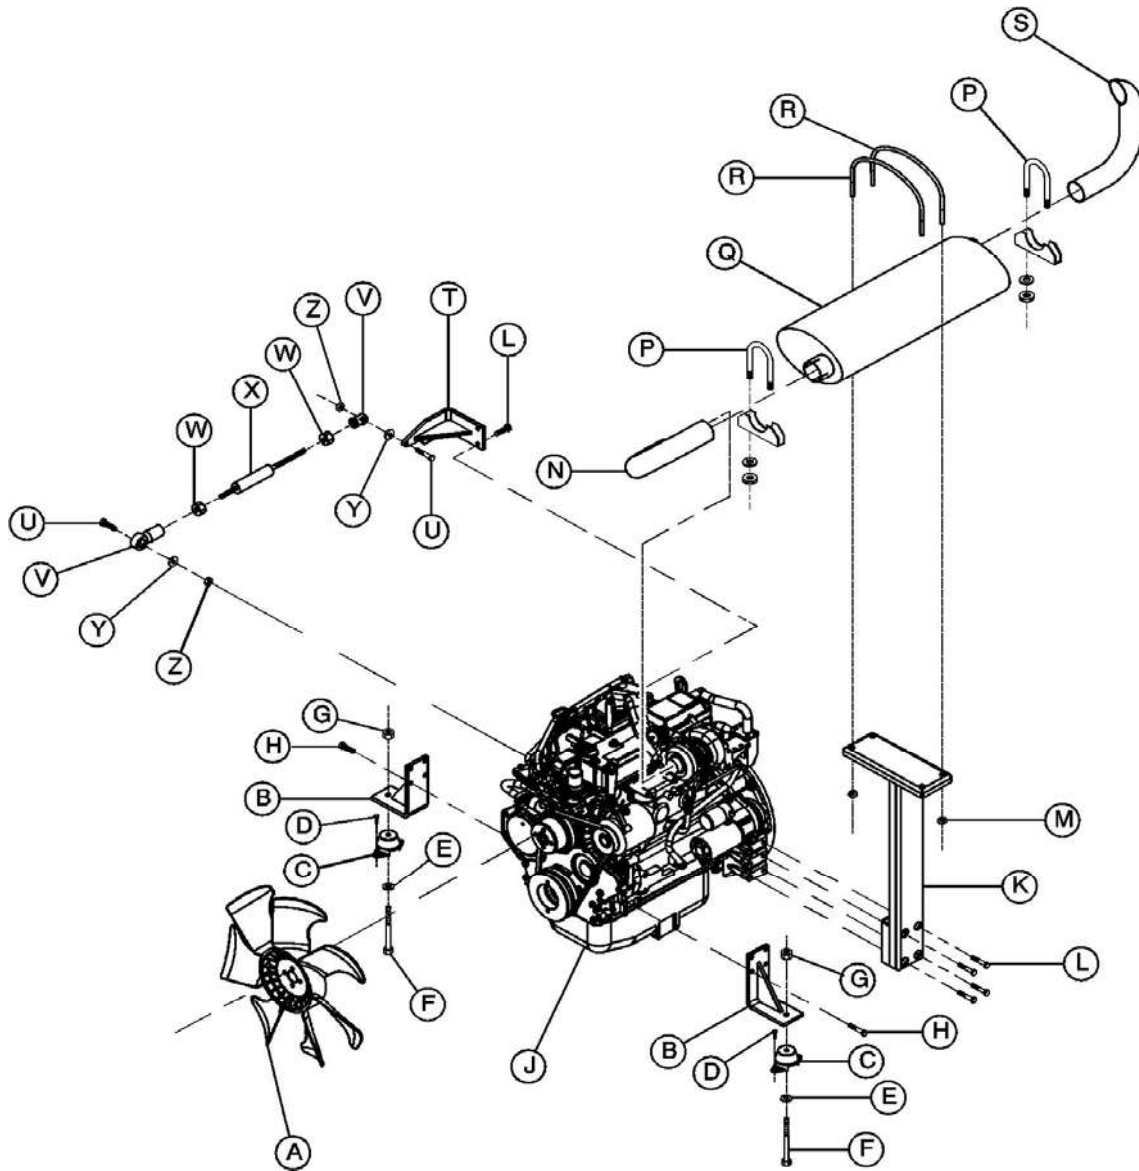

ENGINE and EXHAUST COMPLETE

22442701_008_04/04_A

ITEM	COMM. NO.	DESCRIPTION	QTY	DIMENSIONS/NOTES
A	16539090	FAN, TURBO	1	
B	22197701	BRACKET, FRONT ENGINE	2	
C	36875565	ISOLATOR	2	
D	35279025	SCREW, TAPPING M08-1.25 X 20	4	
E	36766319	WASHER, SNUBBER	2	
F	96730411	SCREW, HEX M10-1.50 X 60	2	
G	35273366	NUT, NYLOC M10-1.50	2	
H	96702287	SCREW, HEX M10-1.50 X 25	8	
J	22208532	ENGINE, 4IR18T	1	
K	22233613	BRACKET, MUFFLER SUPPORT	1	
L	96702279	SCREW, HEX M10-1.50 X 20	6	
M	95923322	NUT, HEX LOCK 3/8-16	4	