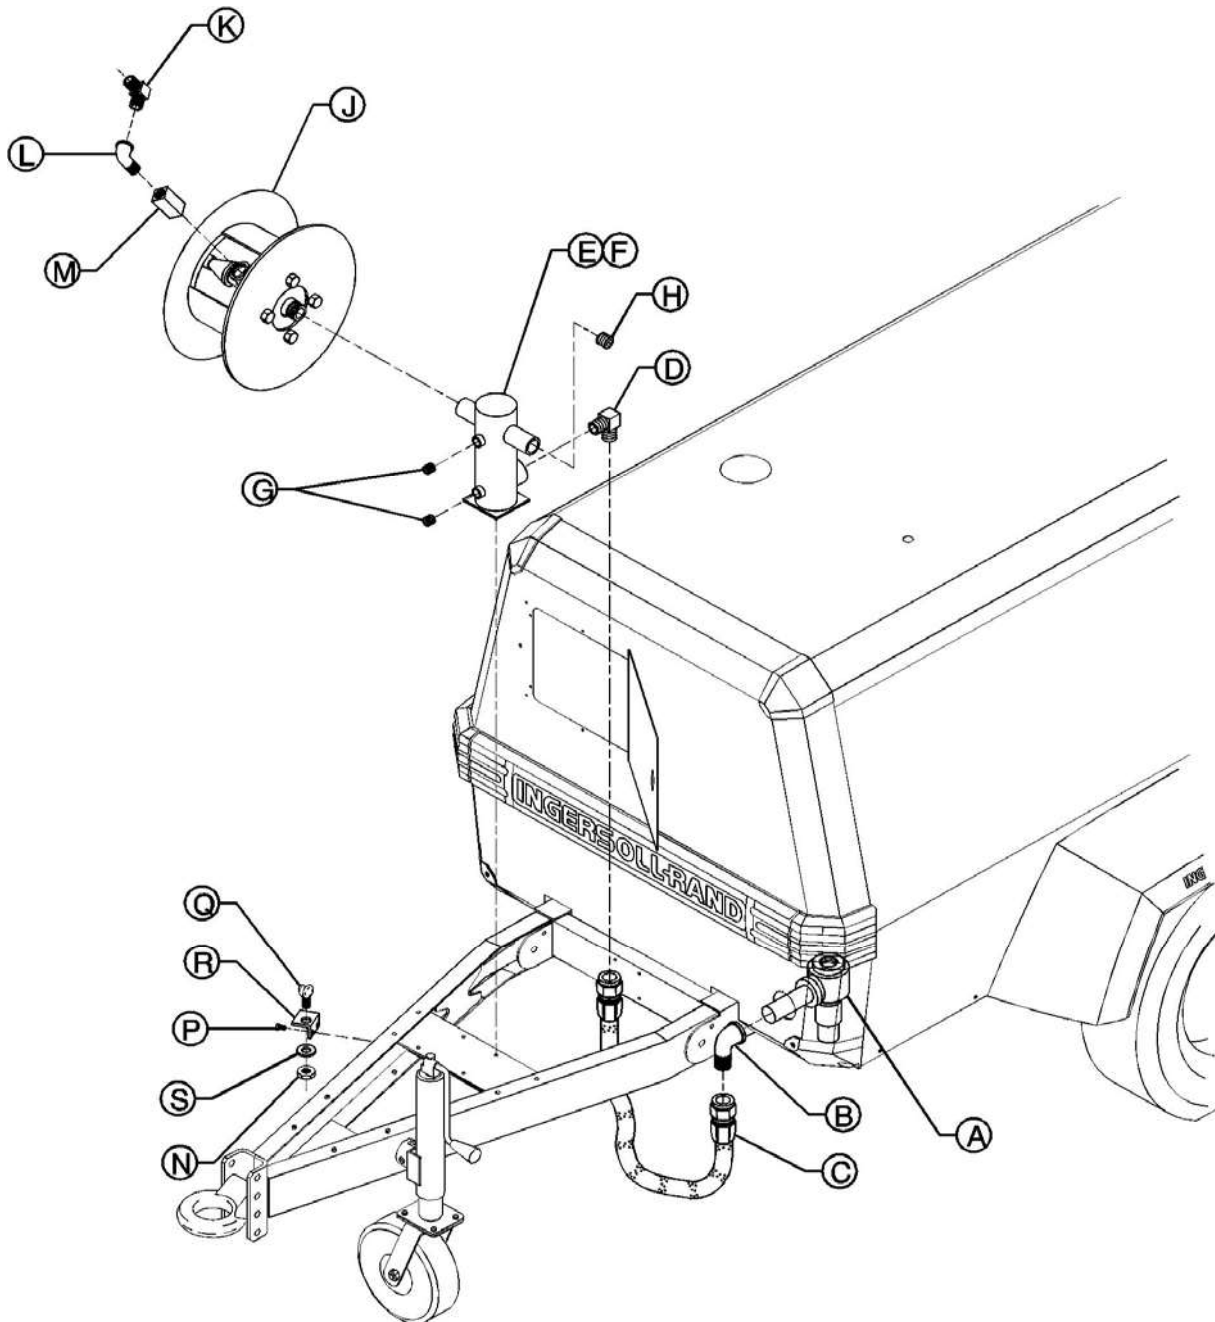

REEL, SINGLE HOSE  
REEL, SINGLE HOSE

P260\_A\_OPT\_030\_04/04\_A

ITEM	COMM. NO.	DESCRIPTION	QTY	DIMENSIONS/NOTES
A	36776219	VALVE, MINIMUM PRESSURE CHECK	1	
B	95286530	ELBOW, 90o	1	
C	35117480	HOSE	1	
D	95219861	ELBOW, JIC TUBE	1	
E	36755460	MANIFOLD, HOSE REEL	1	
F	96702659	SCREW, HEX M08-1.25 X 25	4	
G	95947149	PLUG, HEX COUNTERSINK 3/4"	2	
H	95928248	PLUG, HEX COUNTERSINK 1-1/4"	1	
J	35097914	REEL ASM., HOSE	1	