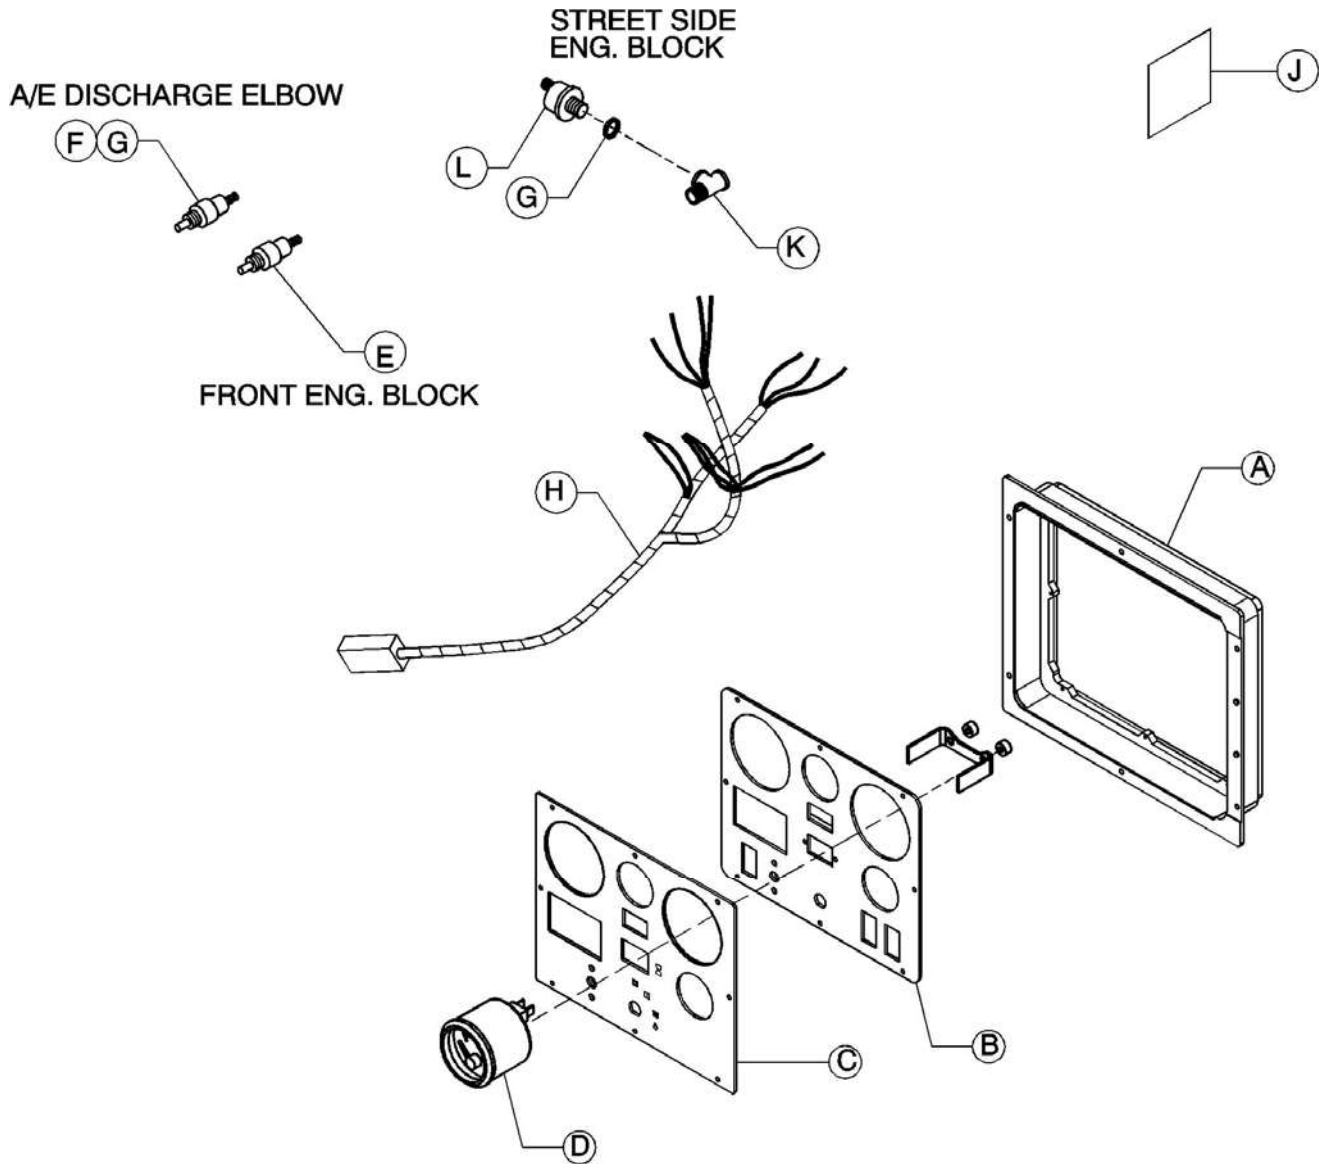

GAUGE, 4-in-1
GAUGE, 4-in-1

P260_A_OPT_015_04/04_A

ITEM	COMM. NO.	DESCRIPTION	QTY	DIMENSIONS/NOTES
A	54749601	FRAME, WW INSTRUMENT PANEL	1	
B	22171680	PANEL, INSTRUMENT	1	
C	22171698	DECAL, WW INSTRUMENT PANEL	1	
D	22058291	GAUGE, 4-in-1	1	
E	35367218	SENDER, ENGINE TEMPERATURE	1	
F	35372457	SENDER, DISCHARGE TEMPERATURE	1	
G	35278571	O-RING	1	
H	22219729	HARNESS, OPTION WIRING	1	
J	22361828	DECAL, OPTION WIRING	1	
K	39127287	TEE, 1/8 STREET	1	
L	36870608	SENDER, OIL PRESSURE	1	