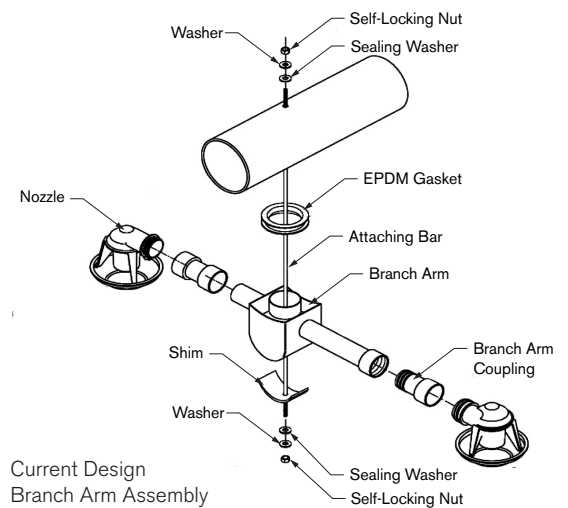

Product	Component	Pipe Size	Item Number	List Price - Each	Quantity per Assembly
Original Design Band-It Connection Parts	Band-It Assembly - Stainless Steel	6" Diameter	861245	\$3.49	2
	Band-It Assembly - Stainless Steel	8" Diameter	452276	\$4.03	2
	Band-It Assembly - Stainless Steel	10" Diameter	861302	\$4.49	2
	Band-It Scru-Seal Clamp		209403	\$11.00	
	Band-It 3/8"x 100'-0 Roll		069625	\$68.00	

Product	Orifice Diameter in	Pipe Size	Item Number	List Price - Each	Quantity per Assembly
Current Design Connection Parts read more	Attaching Bar - Stainless Steel	6" Diameter	2082543	\$6.86	1
	Attaching Bar - Stainless Steel	8" Diameter	2064397	\$23.00	1
	Attaching Bar - Stainless Steel	10" Diameter	2128697	\$15.00	1
	Shim - Stainless Steel		2065630	\$3.68	1
	Washer		053900	\$0.04	2
	Sealing Washer - Stainless Steel		274860	\$0.12	2
		Self-Locking Nut - Stainless Steel	B18412	\$0.09	2

NS5A Nozzle

NS6 Nozzle

Branch Arm Coupling

Band-It Design Branch Arm Assembly

Current Design Branch Arm Assembly