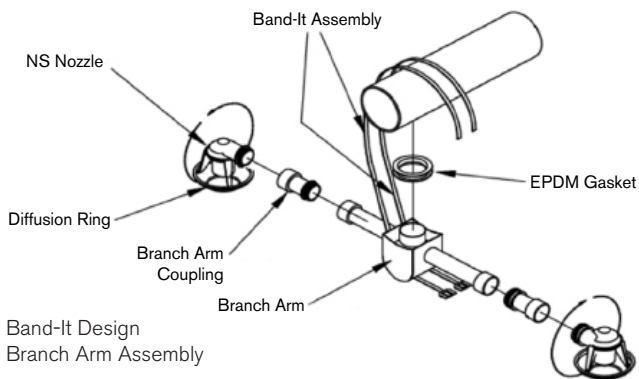

Product	Component	Pipe Size	Item Number	List Price - Each	Quantity per Assembly
Original Design Band-It Connection Parts	Band-It Assembly - Stainless Steel	6" Diameter	861245	\$3.49	2
	Band-It Assembly - Stainless Steel	8" Diameter	452276	\$4.03	2
	Band-It Assembly - Stainless Steel	10" Diameter	861302	\$4.49	2
	Band-It Scru-Seal Clamp		209403	\$11.00	
	Band-It 3/8"x 100'-0 Roll		069625	\$68.00	

Product	Orifice Diameter in	Pipe Size	Item Number	List Price - Each	Quantity per Assembly
Current Design Connection Parts read more	Attaching Bar - Stainless Steel	6" Diameter	2082543	\$6.86	1
	Attaching Bar - Stainless Steel	8" Diameter	2064397	\$23.00	1
	Attaching Bar - Stainless Steel	10" Diameter	2128697	\$15.00	1
	Shim - Stainless Steel		2065630	\$3.68	1
	Washer		053900	\$0.04	2
	Sealing Washer - Stainless Steel		274860	\$0.12	2
		Self-Locking Nut - Stainless Steel	B18412	\$0.09	2

NS5A Nozzle

NS6 Nozzle

Branch Arm Coupling

Band-It Design Branch Arm Assembly

Current Design Branch Arm Assembly