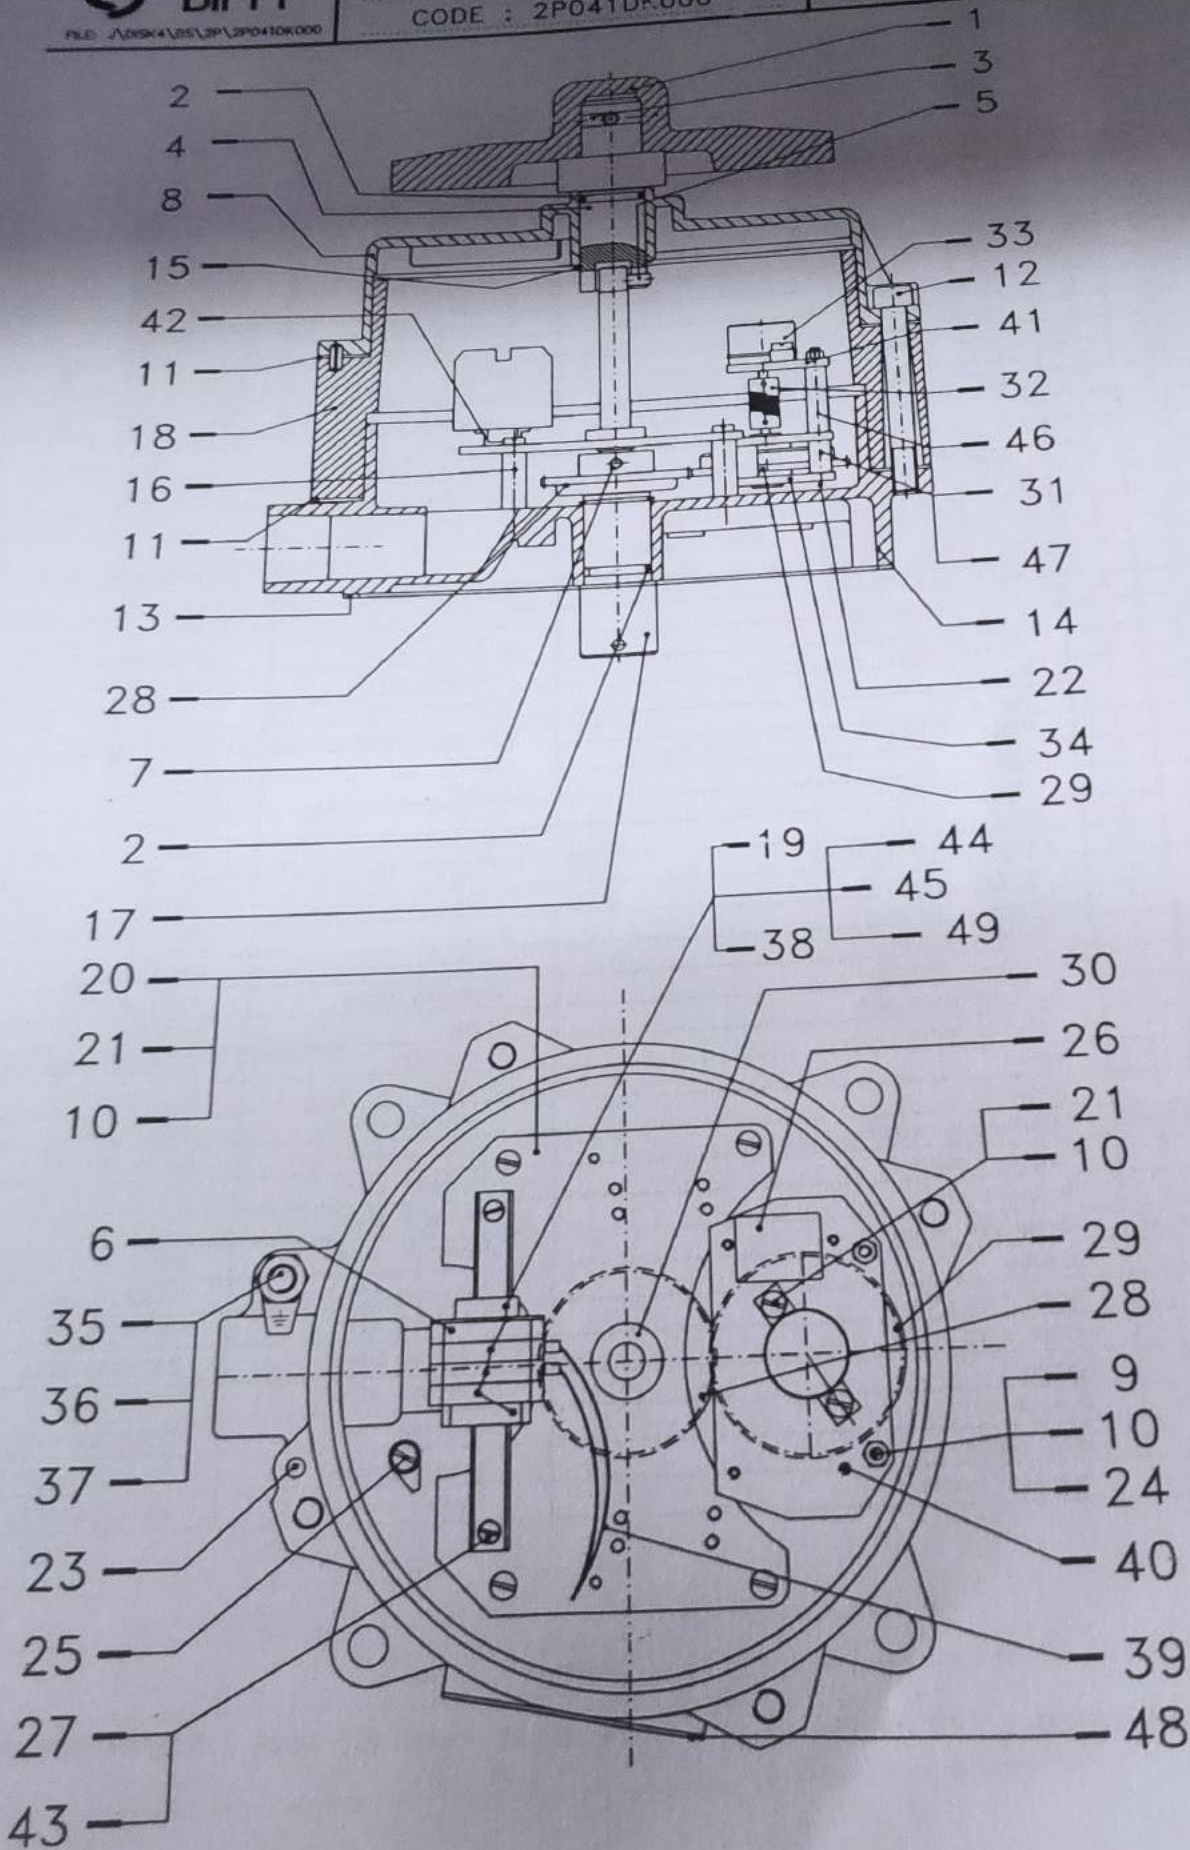

FILE: Z:\DISK4\05\3P\2P041DK000

LIMIT SWITCHES ENCLOSURE
FOR POTENTIOMETER+MASTER CARD 4-20 mA
CODE : 2P041DK000

SECTIONAL DRAWING
Page 1 of 2
TABLE N°

REV: 1
DATE: 18/12/03
DRAWN: Digital
CHECKED: 2000